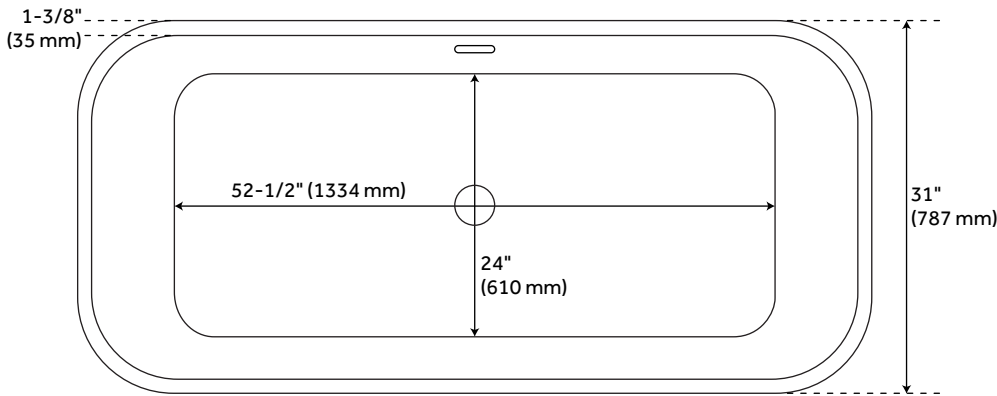

66" INOMA SOLID SURFACE FREESTANDING TUB - GLOSS FINISH

SKU: 948320
SHINFSR6631WH

All dimensions and specifications are nominal and may vary. Use actual products for accuracy in critical situations.