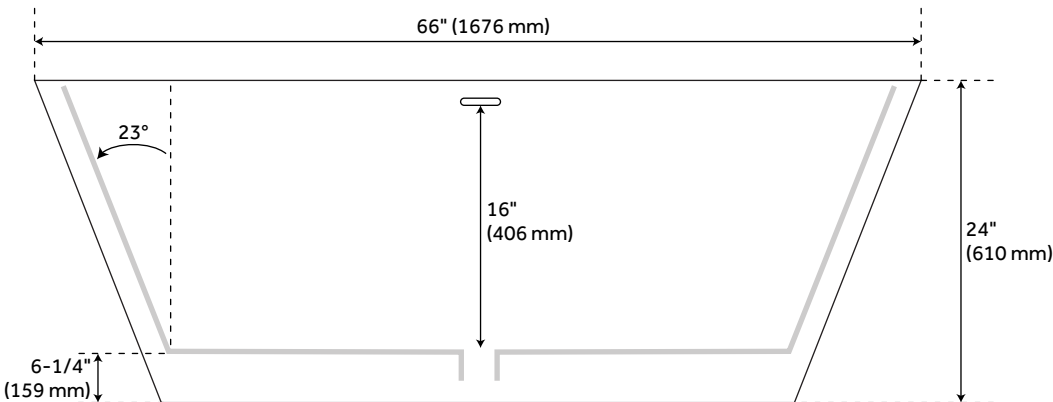

66" INOMA SOLID SURFACE FREESTANDING TUB - GLOSS FINISH

SKU: 948320
SHINFSR6631WH

All dimensions and specifications are nominal and may vary. Use actual products for accuracy in critical situations.