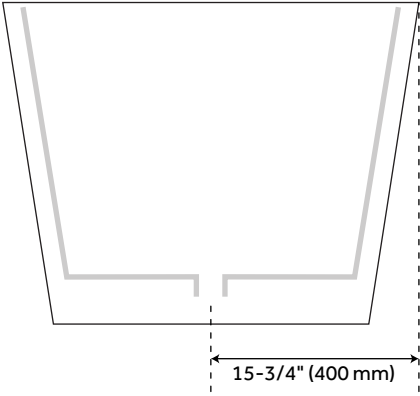

66" INOMA SOLID SURFACE FREESTANDING TUB - GLOSS FINISH

SKU: 948320
SHINFSR6631WH

All dimensions and specifications are nominal and may vary. Use actual products for accuracy in critical situations.