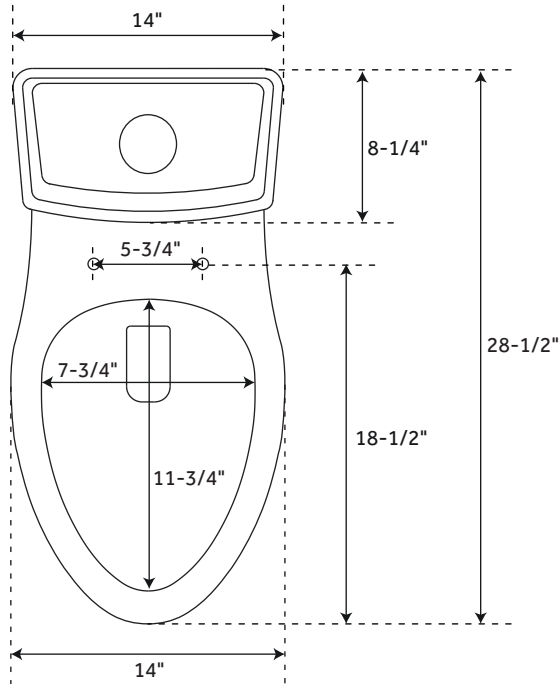

GRAYVIK

ELONGATED TWO-PIECE TOILET

SKU: 946603

FEATURES

Standard seat features soft-close mechanism.

Concealed trapway.

Chrome flush button located on tank lid.

Optional bidet seat details:

Bidet seat adds 1" to bowl height.

Side knob allows for adjustment of angle,
water volume, and cleaning type.

Spray nozzle features multiple holes for a softer
cleanse and water saving operation.

Spray nozzle is self-cleaning, antibacterial, and
removable for further cleaning.

GRAYVIK

ELONGATED TWO-PIECE TOILET

SKU: 946603

FEATURES

Product Finish: White
Material: Porcelain
Bowl Shape: Elongated
Rough In: 12"
Length: 14"
Height: 32"
Depth: 28-1/2"
Bowl Height: 16-1/4"
Gallons Per Flush: 1.28 (4.8 Lpf)
Hardware Finish: Chrome
Seat Included: Yes