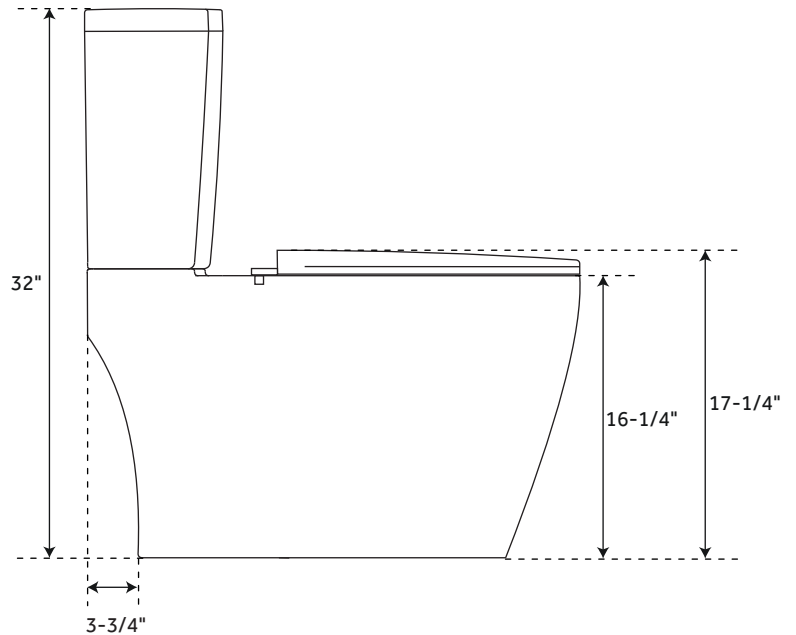

GRAYVIK

ELONGATED TWO-PIECE TOILET

SKU: 946603

FEATURES

Standard seat features soft-close mechanism.

Concealed trapway.

Chrome flush button located on tank lid.

Optional bidet seat details:

Bidet seat adds 1" to bowl height.

Side knob allows for adjustment of angle,
water volume, and cleaning type.

Spray nozzle features multiple holes for a softer
cleanse and water saving operation.

Spray nozzle is self-cleaning, antibacterial, and
removable for further cleaning.

GRAYVIK

ELONGATED TWO-PIECE TOILET

SKU: 946603

FEATURES

Product Finish: White
Material: Porcelain
Bowl Shape: Elongated
Rough In: 12"
Length: 14"
Height: 32"
Depth: 28-1/2"
Bowl Height: 16-1/4"
Gallons Per Flush: 1.28 (4.8 Lpf)
Hardware Finish: Chrome
Seat Included: Yes