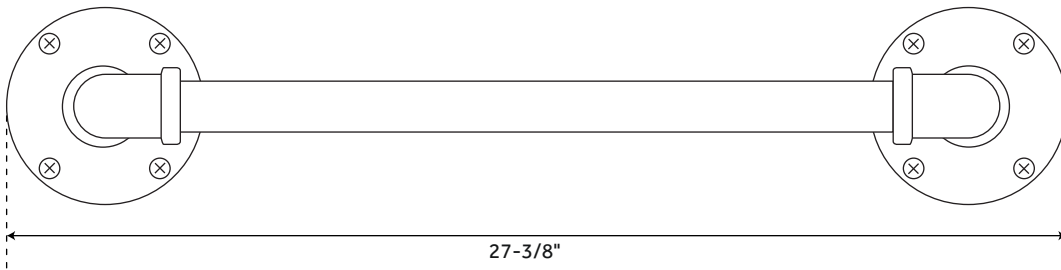

24" WATTS

TOWEL BAR

SKU: 947826

FEATURES

Installation Type: Wall Mount
Design: Modern
Material: Brass
Length: 27-3/8"
Height: 2-3/4"
Depth: 3-1/2"
Base Plate Length: 2-3/4"
Base Plate Height: 2-3/4"
Towel Holder Length: 22-1/2"
Mounting Hardware Included: Yes
Mounting Hardware Concealed: No
Assembly Required: No
Centers: 20-1/8"

SIGNATURE HARDWARE LIFETIME WARRANTY

See website for warranty information

All measurements are approximate. Measurements may vary +/- 1/2".

REVISED 07/10/2019