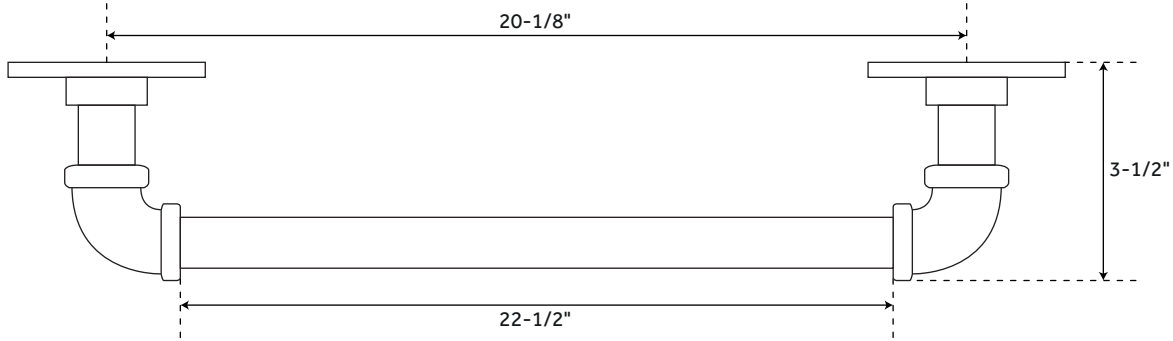

24" WATTS

TOWEL BAR

SKU: 947826

FEATURES

Installation Type: Wall Mount
Design: Modern
Material: Brass
Length: 27-3/8"
Height: 2-3/4"
Depth: 3-1/2"
Base Plate Length: 2-3/4"
Base Plate Height: 2-3/4"
Towel Holder Length: 22-1/2"
Mounting Hardware Included: Yes
Mounting Hardware Concealed: No
Assembly Required: No
Centers: 20-1/8"

SIGNATURE HARDWARE LIFETIME WARRANTY

See website for warranty information

All measurements are approximate. Measurements may vary +/- 1/2".

REVISED 07/10/2019