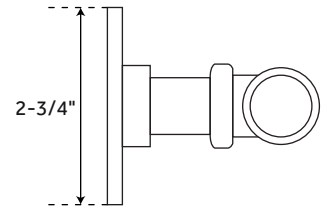

24" WATTS

TOWEL BAR

SKU: 947826

FEATURES

Installation Type: Wall Mount
Design: Modern
Material: Brass
Length: 27-3/8"
Height: 2-3/4"
Depth: 3-1/2"
Base Plate Length: 2-3/4"
Base Plate Height: 2-3/4"
Towel Holder Length: 22-1/2"
Mounting Hardware Included: Yes
Mounting Hardware Concealed: No
Assembly Required: No
Centers: 20-1/8"

SIGNATURE HARDWARE LIFETIME WARRANTY

See website for warranty information

All measurements are approximate. Measurements may vary +/- 1/2".

REVISED 07/10/2019