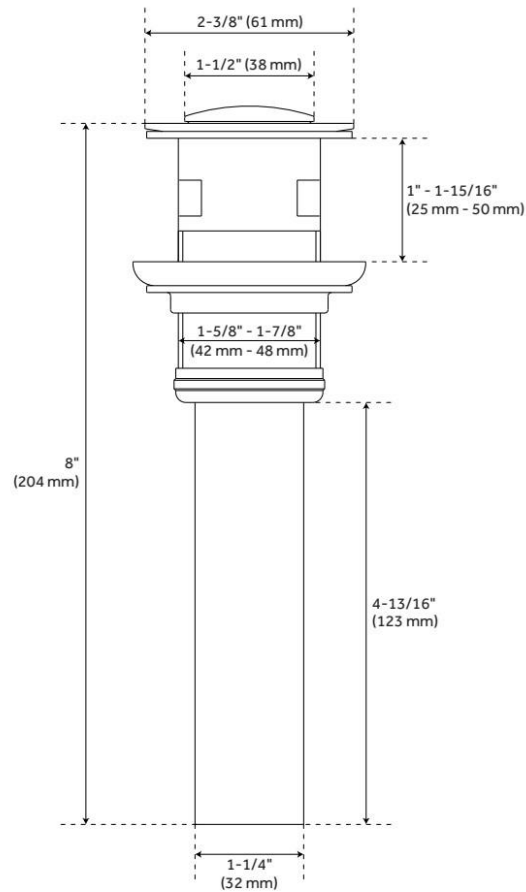

COOPER WIDESPREAD BATHROOM FAUCET

SKU: 940973

Code: SH433245, SH433244, SH433246

REVISED 5/15/2024