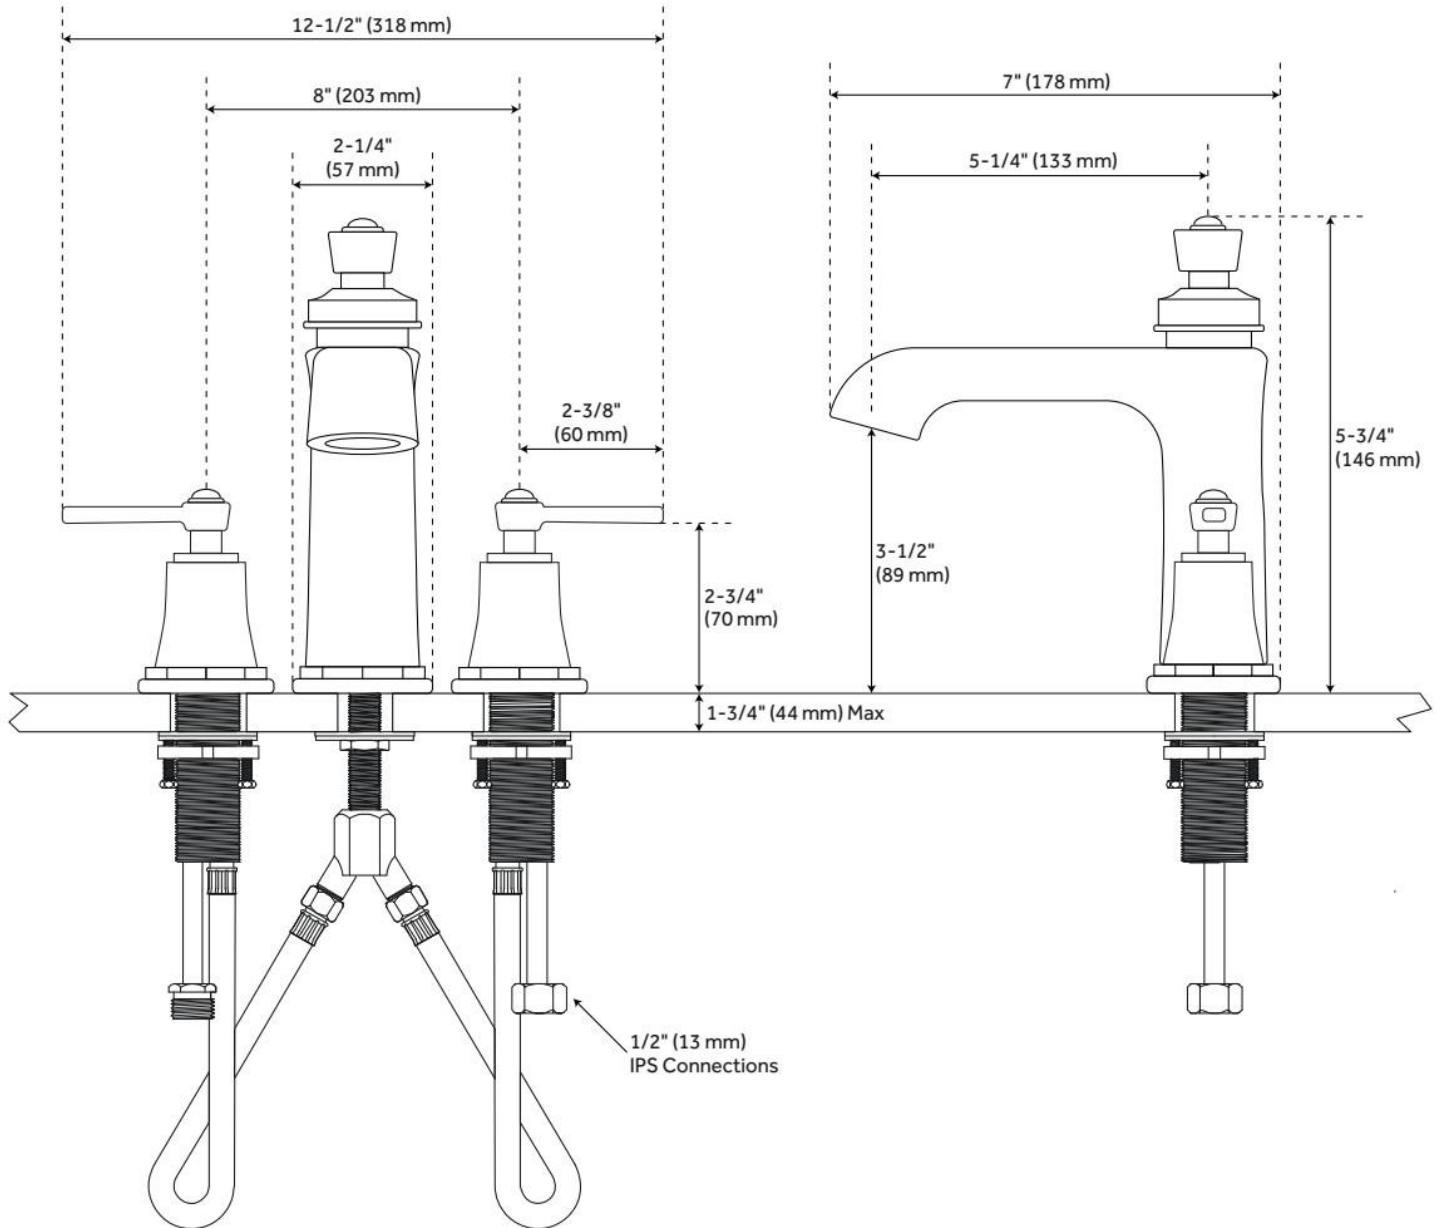

COOPER WIDESPREAD BATHROOM FAUCET

SKU: 940973

Code: SH433245, SH433244, SH433246

FEATURES

Material: Metal construction for strength and durability

Installation Type: Widespread

Flow Rate: 1.2 gpm (4.5 L/min) @ 60 psi

Cartridge Type: Ceramic Disc

Swivel Spout: No

Drain Type: Lift rod metal pop-up with overflow

ASME A112.18.1/CSA B125.1, NSF/ANSI 372, NSF/ANSI 61, NSF/ANSI/CAN 61, NSF/ANSI/CAN 61-9:Q≤1, CEC Listed, LISTED ID: SH449700*

ADDITIONAL FEATURES

- Drain is compatible with sinks that have an overflow hole.

REVISED 5/15/2024

COOPER WIDESPREAD BATHROOM FAUCET

SKU: 940973

Code: SH433245, SH433244, SH433246

REVISED 5/15/2024

COOPER WIDESPREAD BATHROOM FAUCET

SKU: 940973

Code: SH433245, SH433244, SH433246

REVISED 5/15/2024