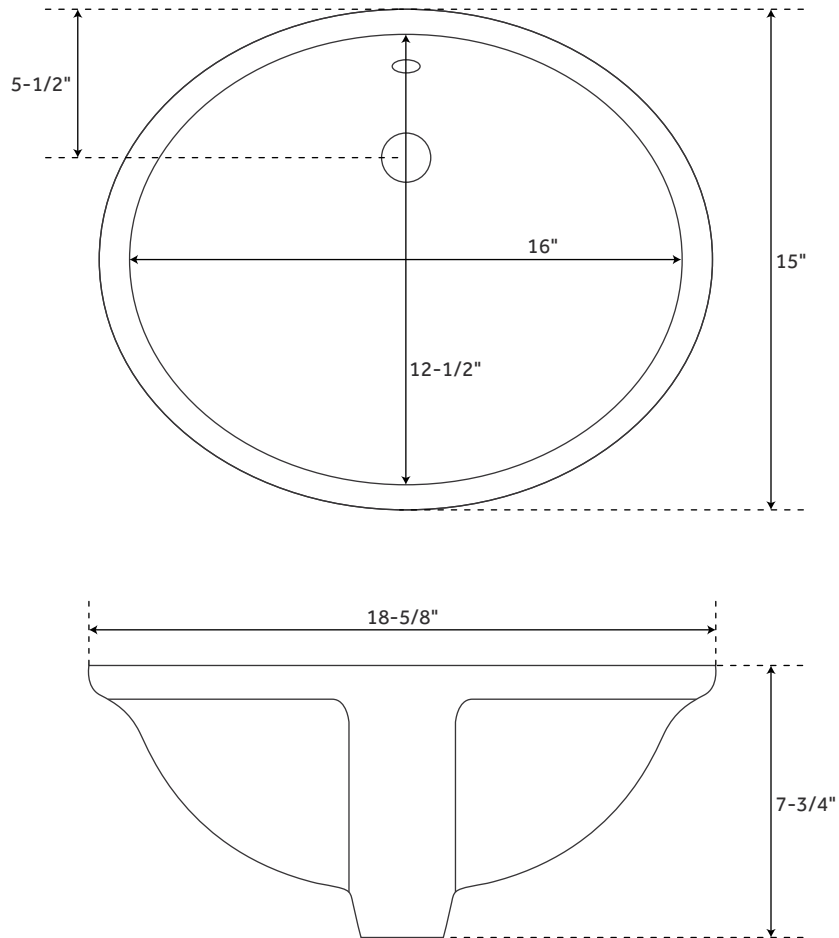

SKU: 948278

FEATURES

- Basin Length: 15-3/4"
- Basin Width: 11-1/2"
- Drain Size: 1-1/2"
- Vanity Top Depth: 22"
- Vanity Top Width: 25"
- Vanity Top Thickness: 3cm

APPROXIMATE WEIGHTS

- Marble: 60 – 65 lbs.

PAGE 2

25" X 22"

PORCELAIN OVAL UNDERMOUNT SINK

SKU: 948278

FEATURES

- Shape: Oval
- Sink Material: Porcelain
- Sink Installation: Undermount
- Overflow Hole: Yes
- Length: 18-5/8"
- Width: 15"
- Height: 7-3/4"
- Basin Length: 16"
- Basin Width: 12-1/2"
- Water Depth to Rim: 6"
- Water Depth to Overflow: 5"
- Drain Hole: 1-1/2"

FEATURES

- Basin Length: 15"
- Basin Width: 11"
- Drain Size: 1-1/2"
- Vanity Top Depth: 22"
- Vanity Top Width: 25"
- Vanity Top Thickness: 3cm

APPROXIMATE WEIGHTS

Marble: 50 – 55 lbs.

SIGNATURE HARDWARE LIFETIME WARRANTY

PORCELAIN RECTANGULAR UNDERMOUNT SINK

SKU: 948278

FEATURES

- Shape: Rectangle
- Sink Material: Porcelain
- Sink Installation: Undermount
- Overflow Hole: Yes
- Length: 18-1/4"
- Width: 14"
- Height: 7-5/8"
- Basin Length: 16"
- Basin Width: 11-3/4"
- Water Depth to Rim: 6"
- Water Depth To Overflow: 4-1/2"
- Drain Hole: 1-1/2"