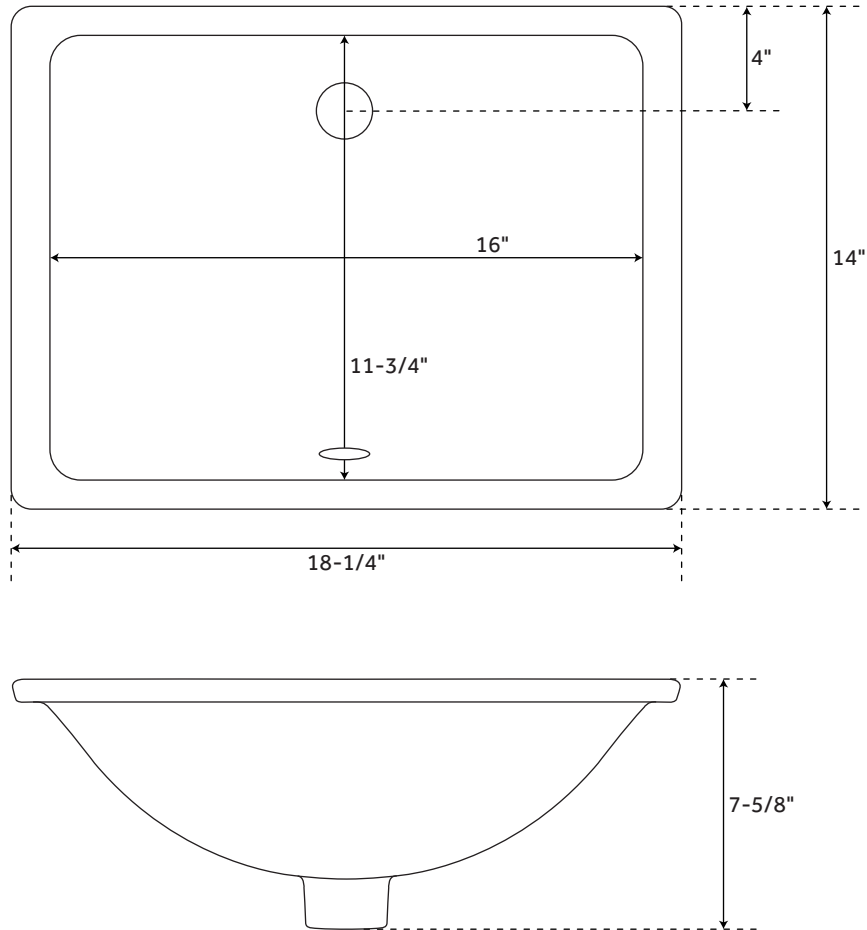

SKU: 948278

FEATURES

- Basin Length: 15-3/4"
- Basin Width: 11-1/2"
- Drain Size: 1-1/2"
- Vanity Top Depth: 22"
- Vanity Top Width: 25"
- Vanity Top Thickness: 3cm

APPROXIMATE WEIGHTS

- Marble: 60 – 65 lbs.

FEATURES

- Basin Length: 15"
- Basin Width: 11"
- Drain Size: 1-1/2"
- Vanity Top Depth: 22"
- Vanity Top Width: 25"
- Vanity Top Thickness: 3cm

APPROXIMATE WEIGHTS

Marble: 50 – 55 lbs.

SIGNATURE HARDWARE LIFETIME WARRANTY

See website for warranty information

All Measurements are approximate.

It is recommended to have the product at the job site before finalizing plumbing.

Only stone tops include a backsplash.

PAGE 4

25" X 22"

PORCELAIN RECTANGULAR UNDERMOUNT SINK

SKU: 948278

FEATURES

- Shape: Rectangle
- Sink Material: Porcelain
- Sink Installation: Undermount
- Overflow Hole: Yes
- Length: 18-1/4"
- Width: 14"
- Height: 7-5/8"
- Basin Length: 16"
- Basin Width: 11-3/4"
- Water Depth to Rim: 6"
- Water Depth To Overflow: 4-1/2"
- Drain Hole: 1-1/2"