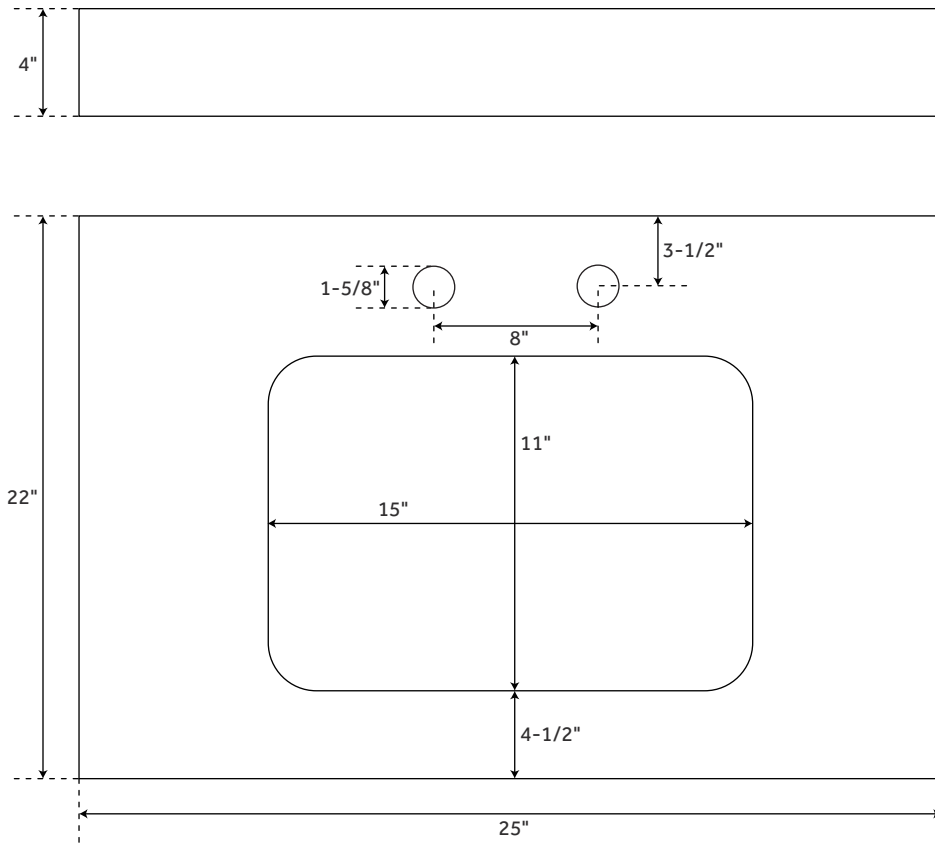

SKU: 948278

FEATURES

- Basin Length: 15-3/4"
- Basin Width: 11-1/2"
- Drain Size: 1-1/2"
- Vanity Top Depth: 22"
- Vanity Top Width: 25"
- Vanity Top Thickness: 3cm

APPROXIMATE WEIGHTS

- Marble: 60 – 65 lbs.

PAGE 2

25" X 22"

PORCELAIN OVAL UNDERMOUNT SINK

SKU: 948278

FEATURES

- Shape: Oval
- Sink Material: Porcelain
- Sink Installation: Undermount
- Overflow Hole: Yes
- Length: 18-5/8"
- Width: 15"
- Height: 7-3/4"
- Basin Length: 16"
- Basin Width: 12-1/2"
- Water Depth to Rim: 6"
- Water Depth to Overflow: 5"
- Drain Hole: 1-1/2"

FEATURES

- Basin Length: 15"
- Basin Width: 11"
- Drain Size: 1-1/2"
- Vanity Top Depth: 22"
- Vanity Top Width: 25"
- Vanity Top Thickness: 3cm

APPROXIMATE WEIGHTS

Marble: 50 – 55 lbs.

SIGNATURE HARDWARE LIFETIME WARRANTY

PORCELAIN RECTANGULAR UNDERMOUNT SINK

SKU: 948278

FEATURES

- Shape: Rectangle
- Sink Material: Porcelain
- Sink Installation: Undermount
- Overflow Hole: Yes
- Length: 18-1/4"
- Width: 14"
- Height: 7-5/8"
- Basin Length: 16"
- Basin Width: 11-3/4"
- Water Depth to Rim: 6"
- Water Depth To Overflow: 4-1/2"
- Drain Hole: 1-1/2"