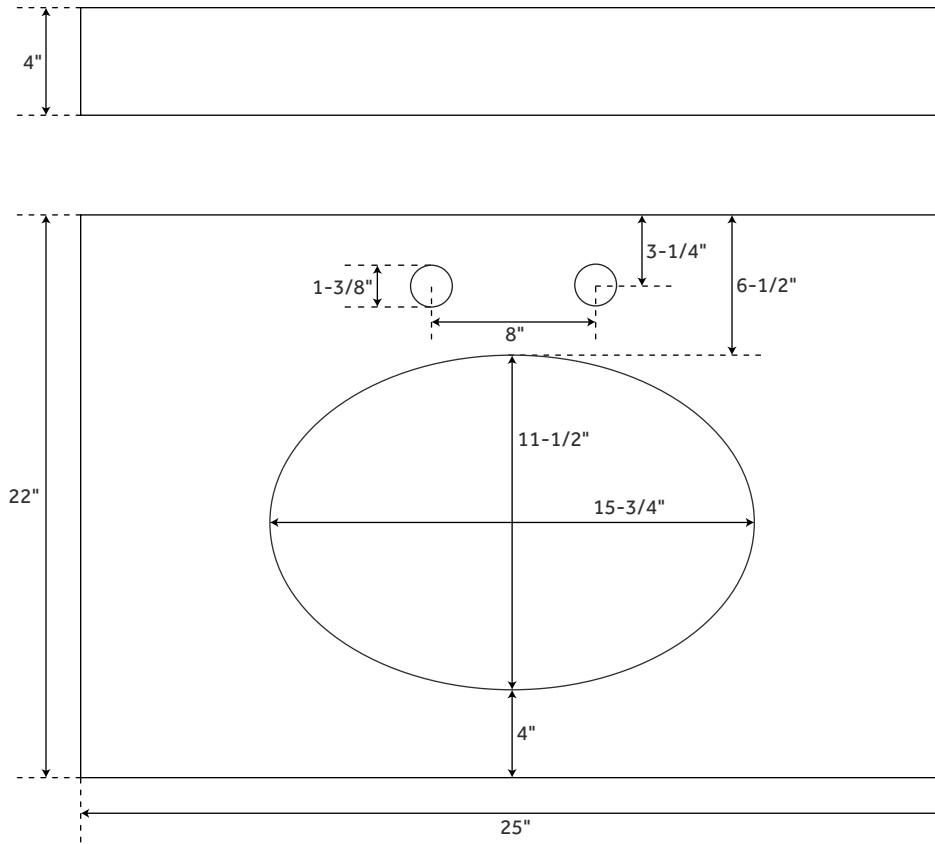

SKU: 948278

FEATURES

- Basin Length: 15-3/4"
- Basin Width: 11-1/2"
- Drain Size: 1-1/2"
- Vanity Top Depth: 22"
- Vanity Top Width: 25"
- Vanity Top Thickness: 3cm

APPROXIMATE WEIGHTS

- Marble: 60 – 65 lbs.

PAGE 2

25" X 22"

PORCELAIN OVAL UNDERMOUNT SINK

SKU: 948278

FEATURES

- Shape: Oval
- Sink Material: Porcelain
- Sink Installation: Undermount
- Overflow Hole: Yes
- Length: 18-5/8"
- Width: 15"
- Height: 7-3/4"
- Basin Length: 16"
- Basin Width: 12-1/2"
- Water Depth to Rim: 6"
- Water Depth to Overflow: 5"
- Drain Hole: 1-1/2"

FEATURES

- Basin Length: 15"
- Basin Width: 11"
- Drain Size: 1-1/2"
- Vanity Top Depth: 22"
- Vanity Top Width: 25"
- Vanity Top Thickness: 3cm

APPROXIMATE WEIGHTS

Marble: 50 – 55 lbs.

SIGNATURE HARDWARE LIFETIME WARRANTY

PORCELAIN RECTANGULAR UNDERMOUNT SINK

SKU: 948278

FEATURES

- Shape: Rectangle
- Sink Material: Porcelain
- Sink Installation: Undermount
- Overflow Hole: Yes
- Length: 18-1/4"
- Width: 14"
- Height: 7-5/8"
- Basin Length: 16"
- Basin Width: 11-3/4"
- Water Depth to Rim: 6"
- Water Depth To Overflow: 4-1/2"
- Drain Hole: 1-1/2"