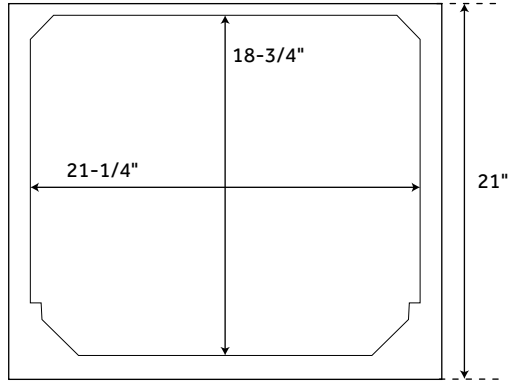

24" QUEN

VANITY

SKU: 446384, 446385, 446382, 446383, 446040, 446041, 446042, 446043, 446044, 446045

FEATURES

- Rough-in: 21"
- Product Finish: Gray
- Material: Wood
- Installation Type: Freestanding
- Number of Basins: 1
- Number of Doors: 2
- Sink Installation: Undermount - Oval
- Features: Matching Mirror, Soft-Close Hinges
- Assembly Required: No
- Hardware Finish: Brushed Nickel
- Faucet Included: No
- Sink Included: Optional
- Fits Drain Hole Size: 1-1/2"
- Vanity Top Included: Optional
- Vanity Top Thickness: 3cm
- Backsplash: Yes
- Mirror Included: Optional