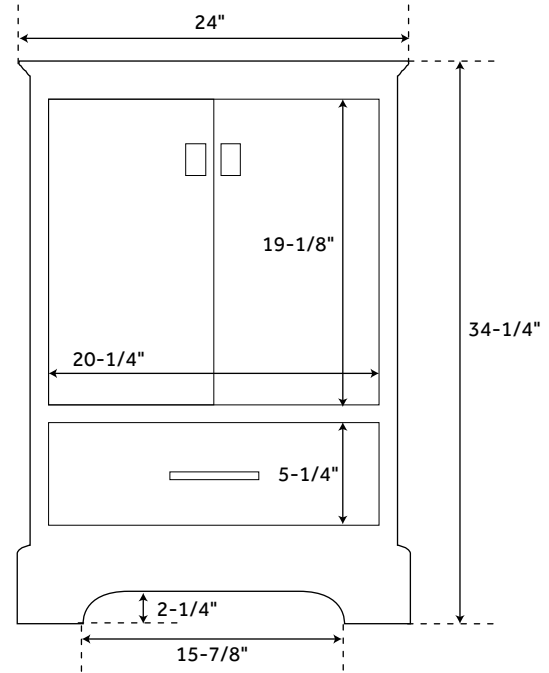

24" QUEN

VANITY

SKU: 446384, 446385, 446382, 446383, 446040, 446041, 446042, 446043, 446044, 446045

FEATURES

- Rough-in: 21"
- Product Finish: Gray
- Material: Wood
- Installation Type: Freestanding
- Number of Basins: 1
- Number of Doors: 2
- Sink Installation: Undermount - Oval
- Features: Matching Mirror, Soft-Close Hinges
- Assembly Required: No
- Hardware Finish: Brushed Nickel
- Faucet Included: No
- Sink Included: Optional
- Fits Drain Hole Size: 1-1/2"
- Vanity Top Included: Optional
- Vanity Top Thickness: 3cm
- Backsplash: Yes
- Mirror Included: Optional