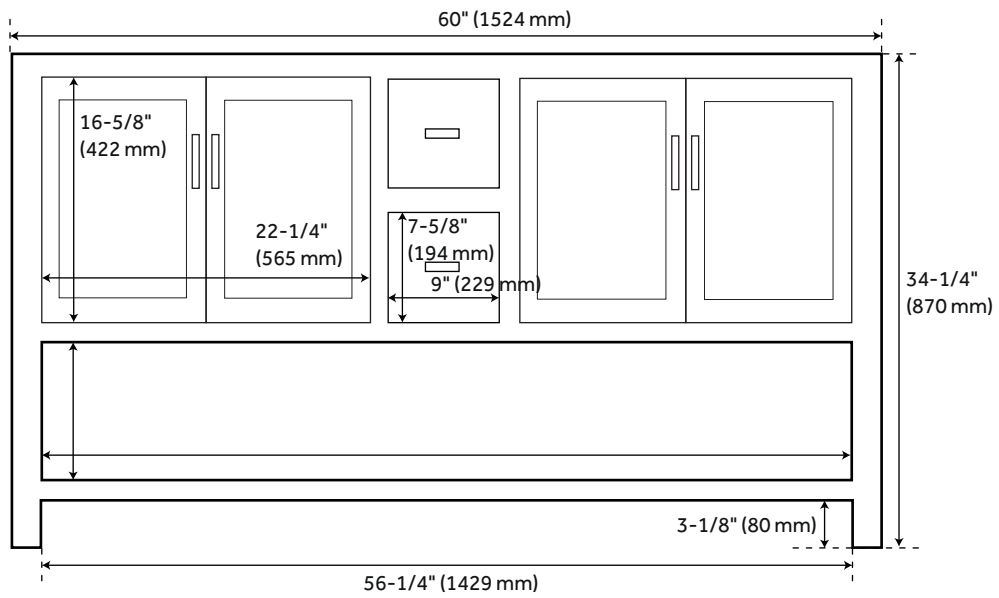

# 60" MORRIS

VANITY

SKU: 438513

## FEATURES

- Number of Doors: 4
- Number of Drawers: 2
- Features: Soft-Close Hinges
- Width: 60"
- Depth: 21"
- Height: 34-1/4"
- Assembly Required: No
- Built-In Adjusters: Yes
- Dovetail Drawers: Yes
- Hardware Finish: Antique Brass