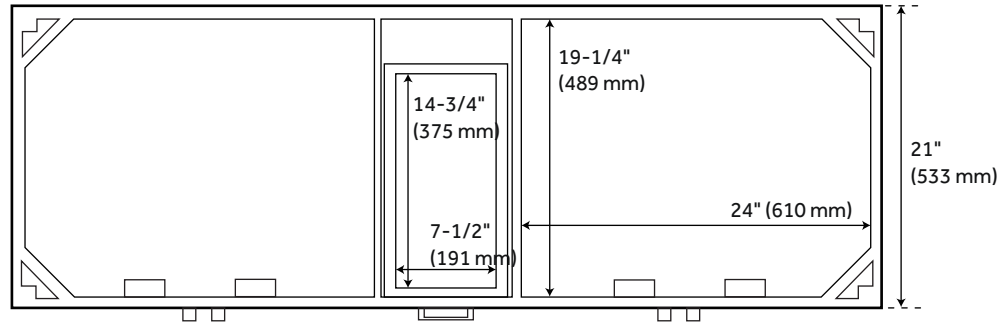

# 60" MORRIS

VANITY

SKU: 438513

## FEATURES

- Number of Doors: 4
- Number of Drawers: 2
- Features: Soft-Close Hinges
- Width: 60"
- Depth: 21"
- Height: 34-1/4"
- Assembly Required: No
- Built-In Adjusters: Yes
- Dovetail Drawers: Yes
- Hardware Finish: Antique Brass