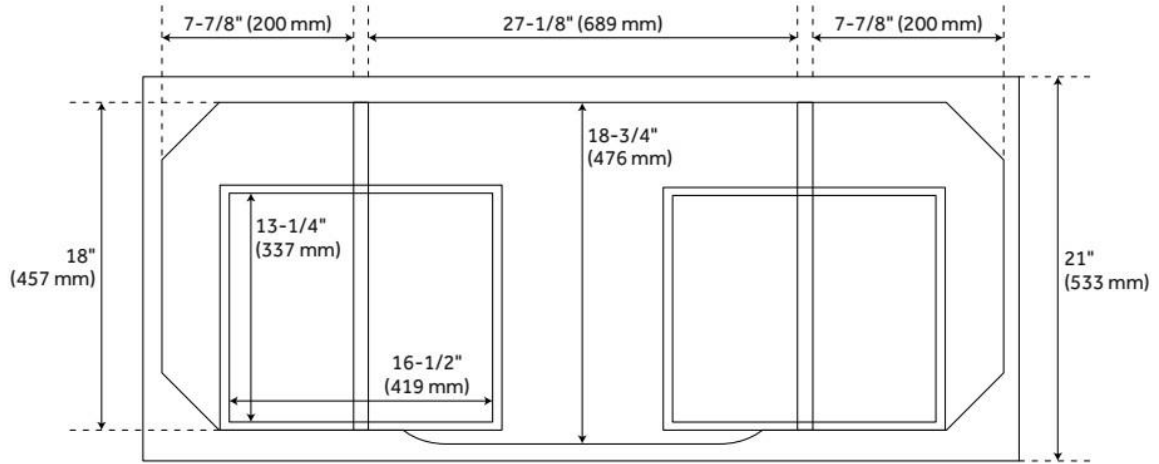

48" ROBERTSON MAHOGANY CONSOLE VANITY FOR RECTANGULAR UNDERMOUNT SINK - MIDNIGHT NAVY BLUE

SKU: 941271

Code: SH459645, SH459646, SH459643, SH459644, SH459641, SH459642, SH457448, SH456965, SH456967, SH456966, SH456964, SH456963, SH441655

REVISED 7/31/2024