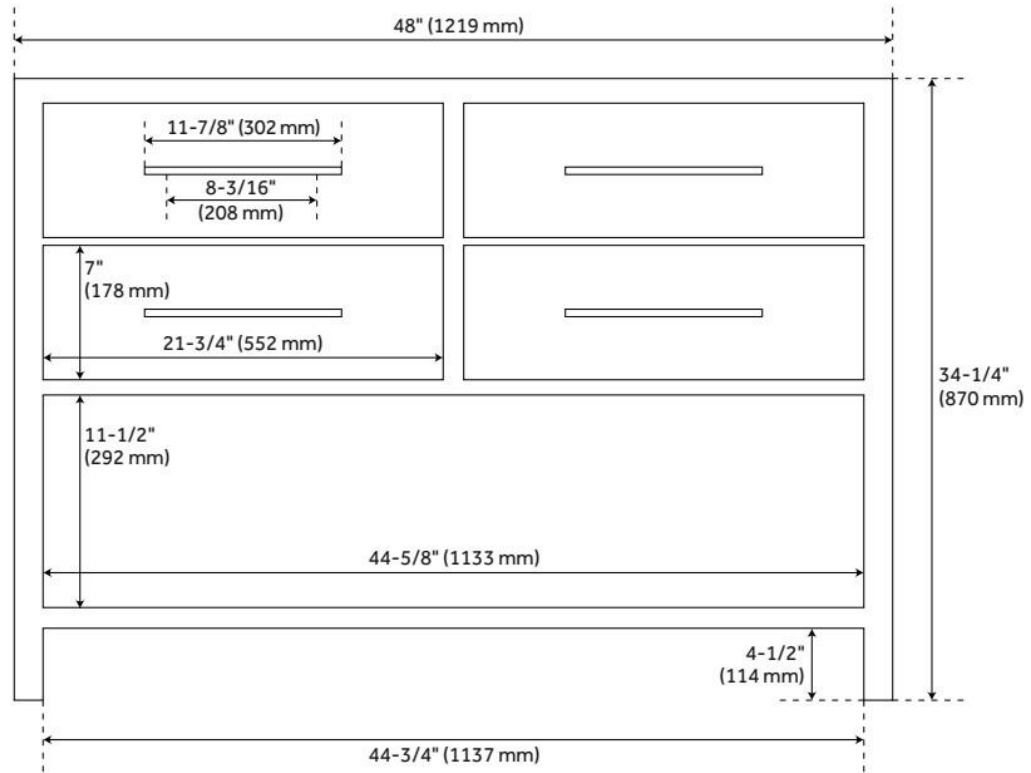

48" ROBERTSON MAHOGANY CONSOLE VANITY FOR RECTANGULAR UNDERMOUNT SINK - MIDNIGHT NAVY BLUE

SKU: 941271

Code: SH459645, SH459646, SH459643, SH459644, SH459641, SH459642, SH457448, SH456965, SH456967, SH456966, SH456964, SH456963, SH441655

REVISED 7/31/2024