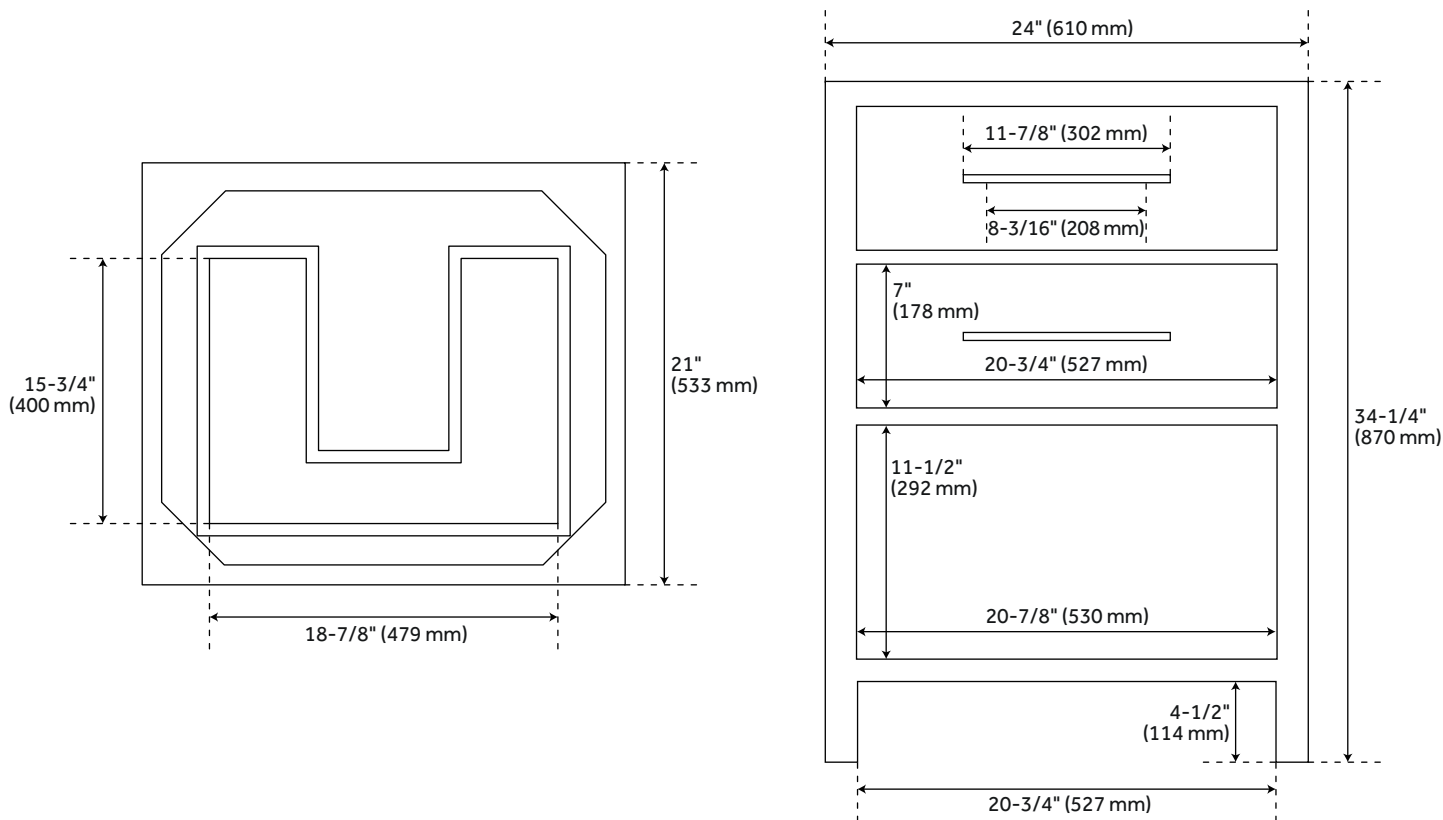

Number Of Drawers: 1

Features: Soft-close Hinges

Assembly Required: No

Built-in Adjusters: Yes

Faucet Included: No

CONTENTS

24" VANITY PAGE 2

REVISED 06/09/2021

24" ROBERTSON

MAHOGANY CONSOLE VANITY

SKU: 465842

FEATURES

- Width: 24"
- Depth: 21"
- Height: 34-1/4"
- Optional Vanity Top Depth: 22"
- Optional Vanity Top Width: 25"

PRODUCT IMAGE