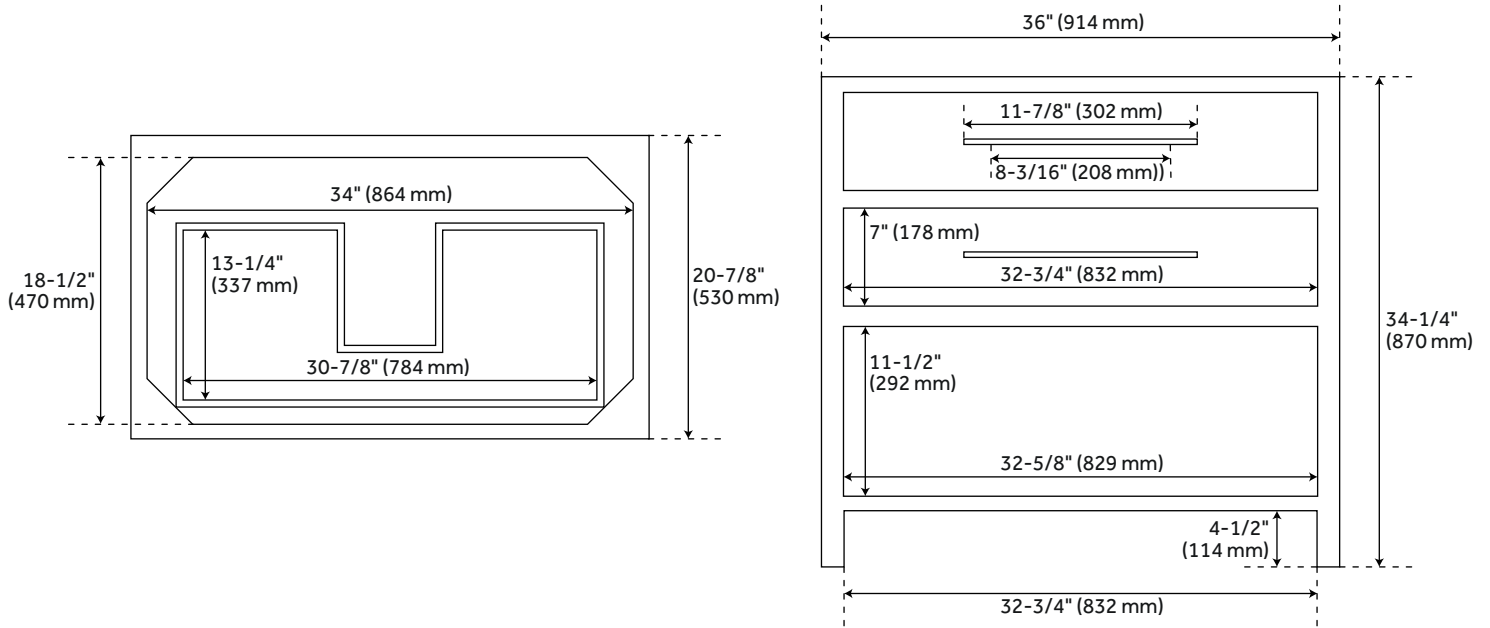

CONTENTS

36" VANITY PAGE 2

REVISED 06/08/2021

36" ROBERTSON

MAHOGANY CONSOLE VANITY

SKU: 433841

FEATURES

- Width: 36"
- Depth: 21"
- Height: 34-1/4"
- Optional Vanity Top Depth: 22"
- Optional Vanity Top Width: 37"