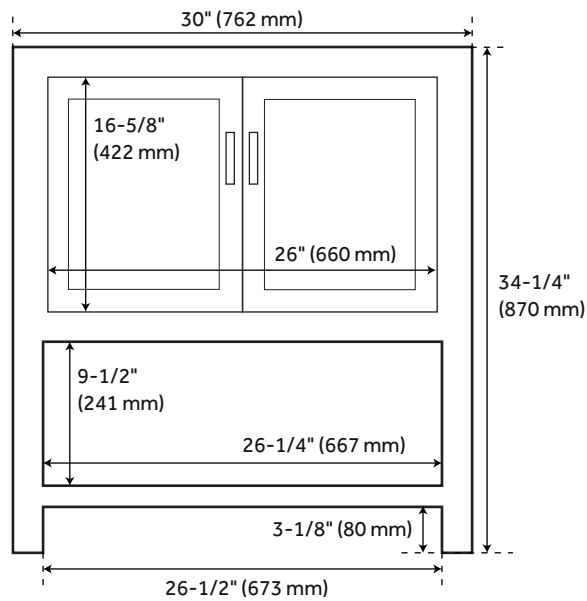

30" MORRIS

VANITY

SKU: 438510

FEATURES

- Number of Doors: 2
- Features: Matching Mirror, Soft-Close Hinges
- Width: 30"
- Depth: 21"
- Height: 34-1/4"
- Assembly Required: No
- Built-In Adjusters: Yes
- Dovetail Drawers: Yes
- Hardware Finish: Antique Brass