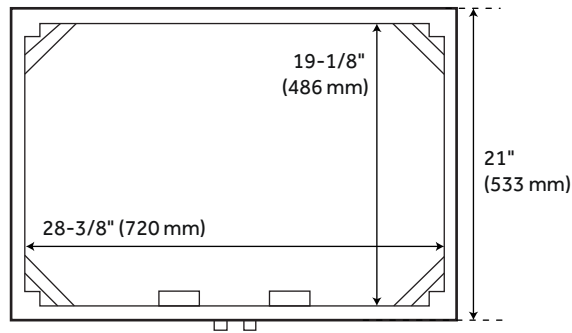

30" MORRIS

VANITY

SKU: 438510

FEATURES

- Number of Doors: 2
- Features: Matching Mirror, Soft-Close Hinges
- Width: 30"
- Depth: 21"
- Height: 34-1/4"
- Assembly Required: No
- Built-In Adjusters: Yes
- Dovetail Drawers: Yes
- Hardware Finish: Antique Brass