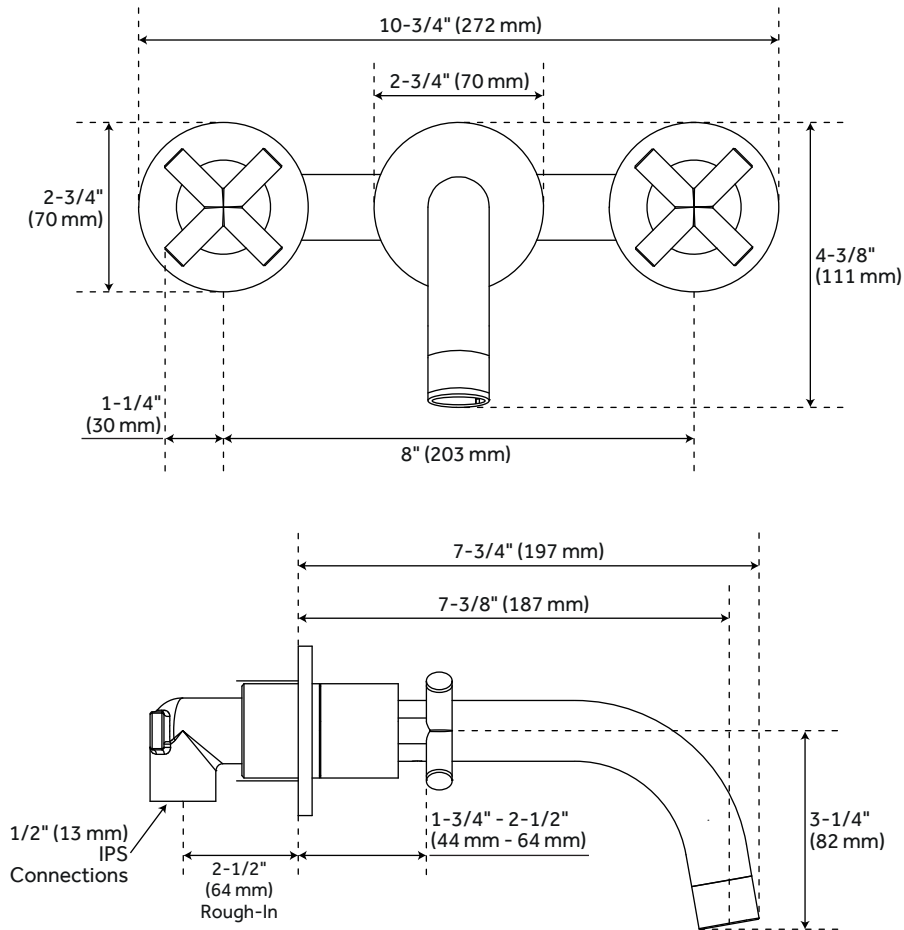

EXIRA

WALL-MOUNT BATHROOM FAUCET - CROSS HANDLES

SKU: 922085

FEATURES

Installation Type: Wall Mount
Handle Type: Cross
Design: Modern
Faucet Material: Brass
Ceramic Disc Cartridges: Yes
Hot and Cold Indicators: No
Drain Included: No
Maximum Flow Rate: 1.2 gpm (4.5L/min) @ 60 psi

CONTENTS

WALL-MOUNT FAUCET PAGE 2

REVISED 04/26/2021

EXIRA

WALL-MOUNT BATHROOM FAUCET - CROSS HANDLES

SKU: 922085

FEATURES

Faucet Centers: 8"
Rough-In: 2-1/2"
Length: 10-3/4"
Width: 7-3/4"
Height: 4-3/8"
Spout Reach: 7-3/8"
Base Plate Diameter: 2-3/4"
Handle Length: 1-1/4"
Height to Bottom of Handle: 2-1/4"
IPS: 1/2"

CODES/STANDARDS

cUPC
ASME A112.18.1/CSA B125.1
NSF/ANSI/CAN 61

Listed ID: 518578, 518583, 518584, 518588

PRODUCT IMAGE

All dimensions and specifications are nominal and may vary. Use actual products for accuracy in critical situations.