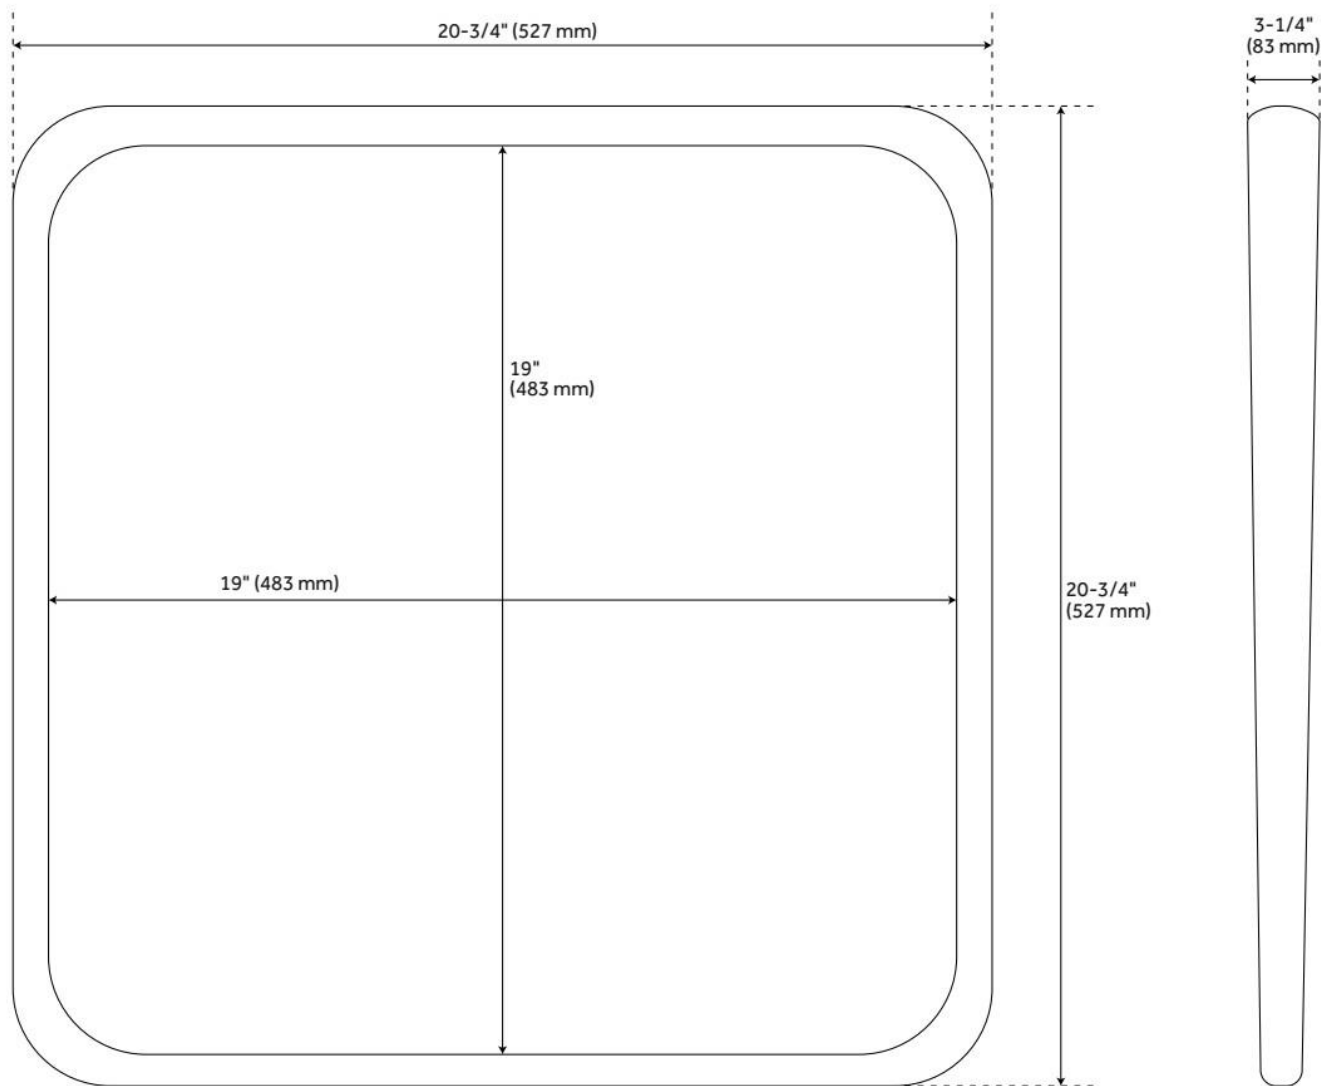

PALORA SQUARE DECORATIVE VANITY MIRROR

SKU: 946434

Code: SH442695, SH442696, SH442697

FEATURES

Material: Stainless Steel

On/Off Switch: No

ADDITIONAL FEATURES

- All dimensions are ($\pm 1/2$ ").

REVISED 8/22/2024

PALORA SQUARE DECORATIVE VANITY MIRROR

SKU: 946434

Code: SH442695, SH442696, SH442697

REVISED 8/22/2024