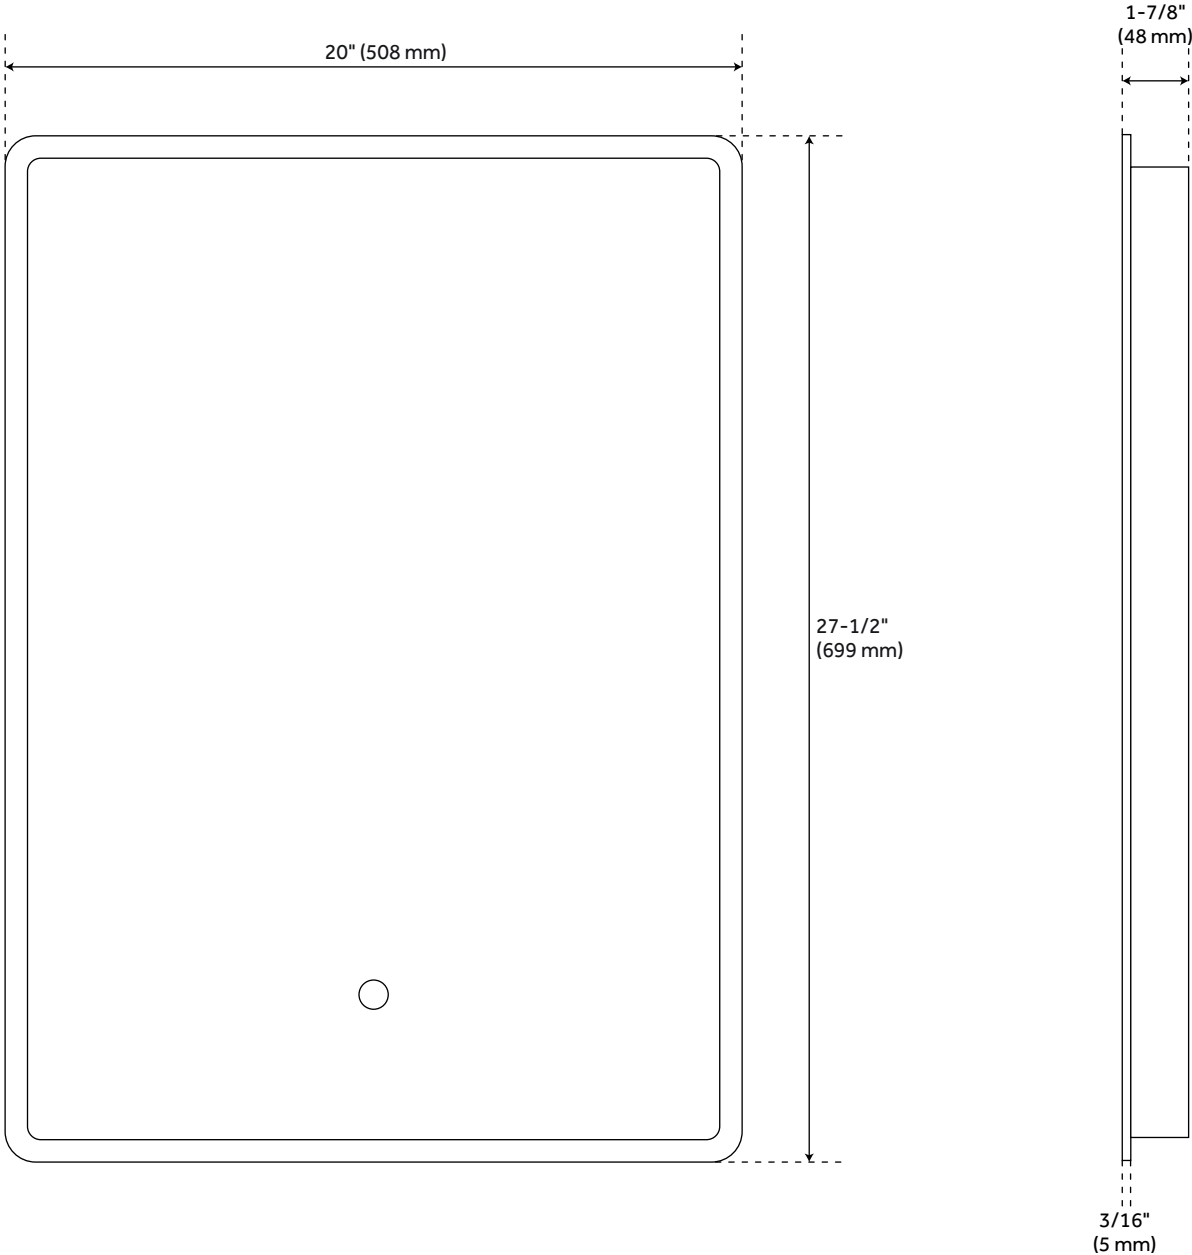

## FEATURES

- Features: Lighted
- Design: Modern
- Material: Aluminum
- Depth: 1-7/8"
- Mounting Hardware Included: Yes
- Assembly Required: No
- Mirror Shape: Rectangle

LISTED ID: SH66220017TS

REVISED 10/6/2023

# WINNBERG LIGHTED MIRROR WITH TUNABLE LED

SKU: 946566

Code: SH442996, SH442997

## ADDITIONAL FEATURES

- 20" mirror overall dimensions: 20" W x 27-1/2" H x 1-7/8" D and has 17-1/4" vertical mounting centers.
- 32" mirror overall dimensions: 32" W x 24" H x 1-7/8" D and has 29-1/4" horizontal mounting centers.
- Utilizes a 4 mm copper-free silver mirror for a high-quality image effect that is clear, smooth, and true.
- Mirror is supported by an aluminum frame for lightweight durability.
- Light activated and adjusted by touch sensor.
- Features backlighting behind mirror.
- Designed to work in conjunction with the bathroom's main light source.

# 20" WINNBERG LIGHTED MIRROR WITH TUNABLE LED

All dimensions and specifications are nominal and may vary. Use actual products for accuracy in critical situations.