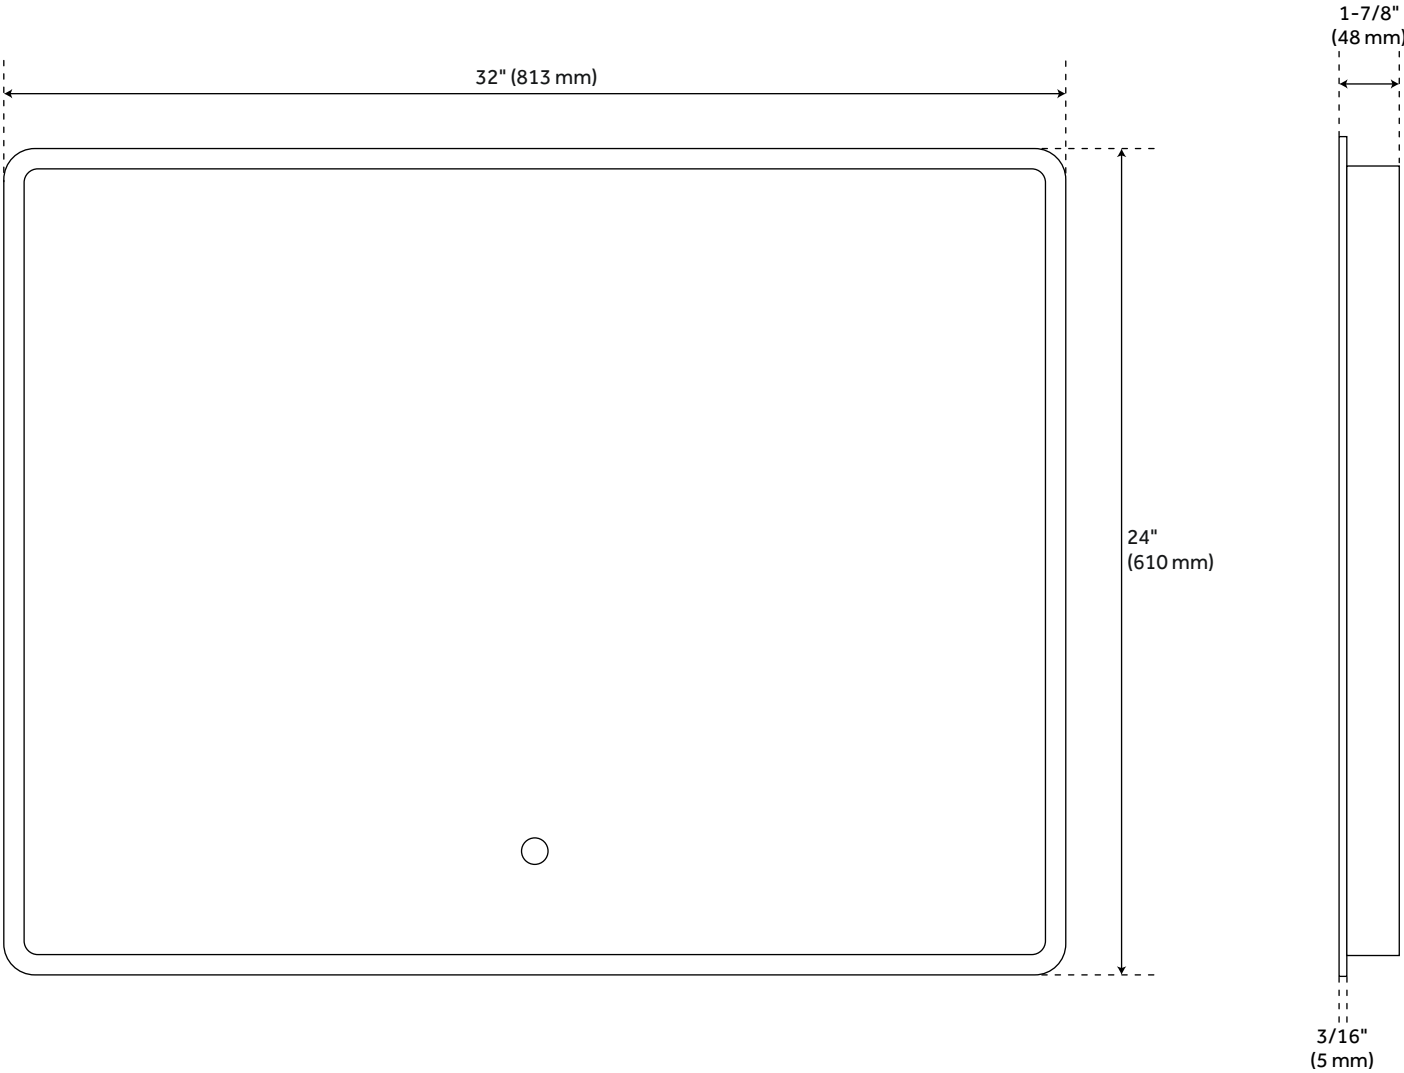

## FEATURES

- Features: Lighted
- Design: Modern
- Material: Aluminum
- Depth: 1-7/8"
- Mounting Hardware Included: Yes
- Assembly Required: No
- Mirror Shape: Rectangle

LISTED ID: SH66220017TS

REVISED 10/6/2023

## ADDITIONAL FEATURES

- 20" mirror overall dimensions: 20" W x 27-1/2" H x 1-7/8" D and has 17-1/4" vertical mounting centers.
- 32" mirror overall dimensions: 32" W x 24" H x 1-7/8" D and has 29-1/4" horizontal mounting centers.
- Utilizes a 4 mm copper-free silver mirror for a high-quality image effect that is clear, smooth, and true.
- Mirror is supported by an aluminum frame for lightweight durability.
- Light activated and adjusted by touch sensor.
- Features backlighting behind mirror.
- Designed to work in conjunction with the bathroom's main light source.

# 20" WINNBERG LIGHTED MIRROR WITH TUNABLE LED

All dimensions and specifications are nominal and may vary. Use actual products for accuracy in critical situations.

# 32" WINNBERG LIGHTED MIRROR WITH TUNABLE LED

All dimensions and specifications are nominal and may vary. Use actual products for accuracy in critical situations.