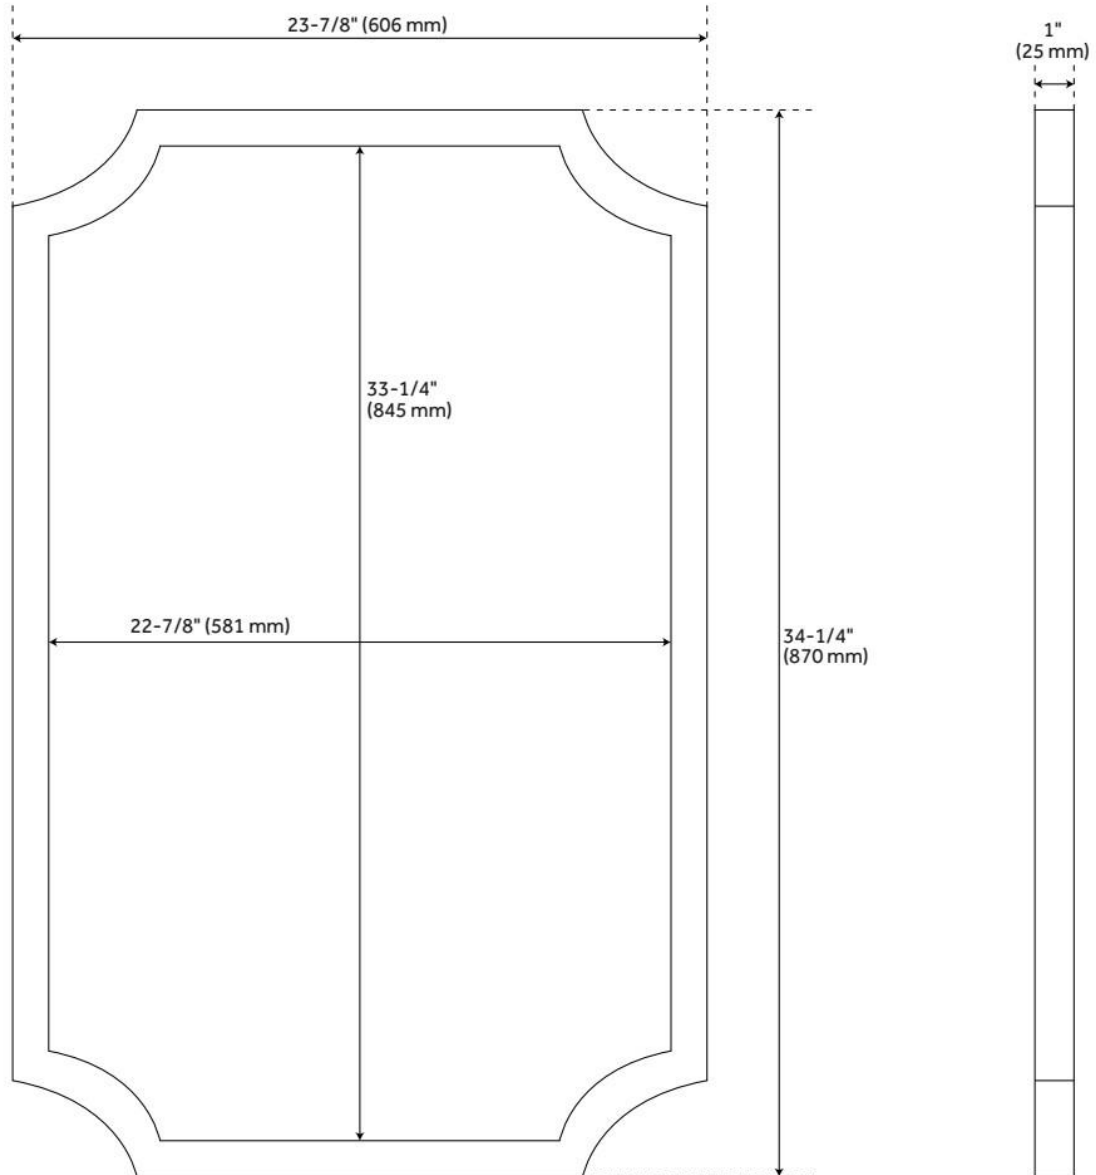

ULRIC DECORATIVE VANITY MIRROR

SKU: 946429

Code: SH442682, SH442683, SH442684, SH442707

FEATURES

Material: Iron

On/Off Switch: No

ADDITIONAL FEATURES

- All dimensions are ($\pm 1/2$ ").

REVISED 8/23/2024

ULRIC DECORATIVE VANITY MIRROR

SKU: 946429

Code: SH442682, SH442683, SH442684, SH442707

REVISED 8/23/2024