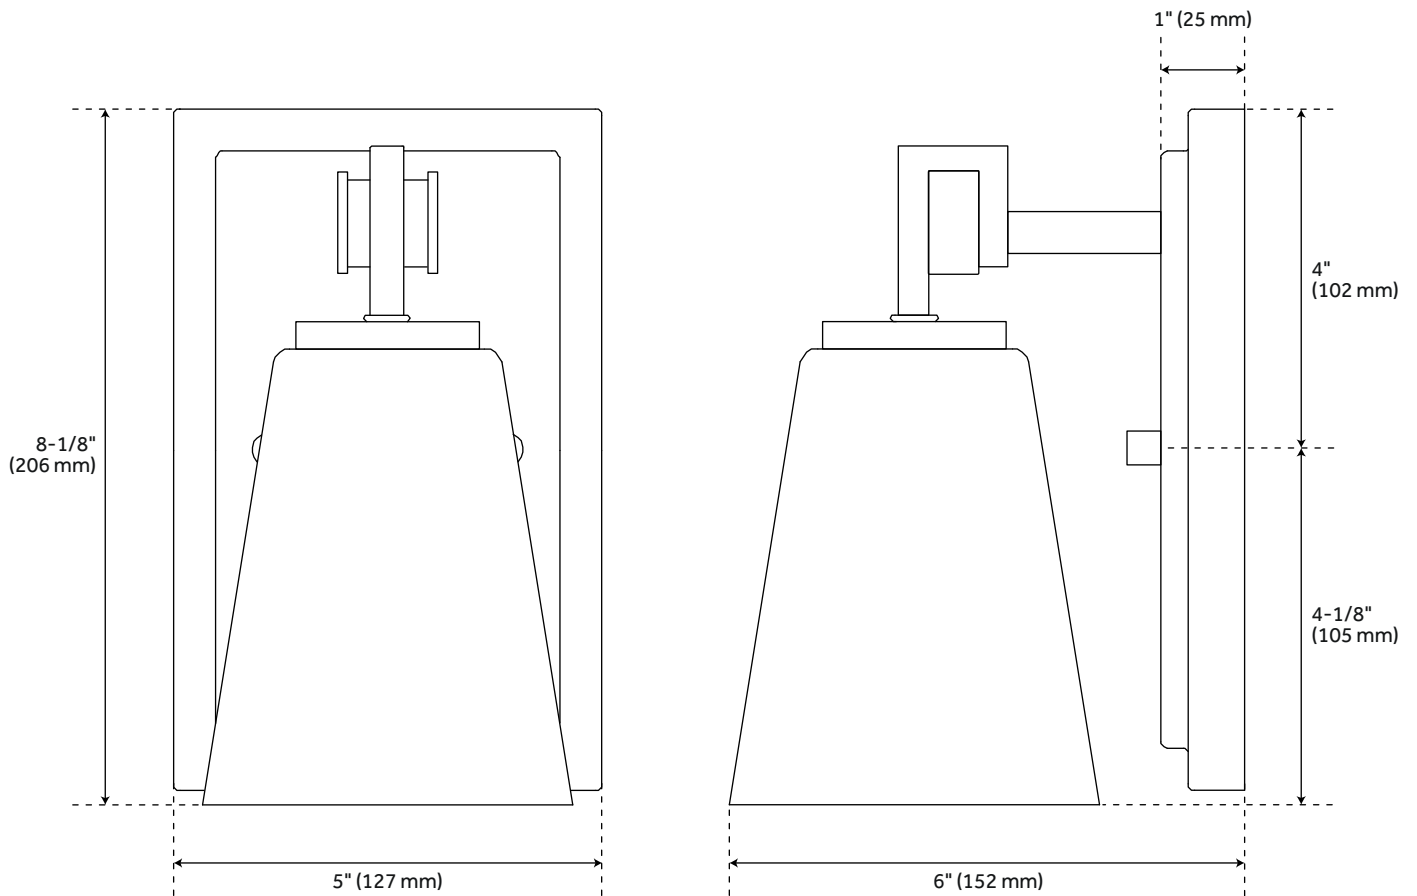

## FEATURES

Installation Type: Wall Mount  
Design: Modern  
Material: Metal;Glass  
Width: 5"  
Height: 8-1/8"  
Depth: 6"  
Base Plate Length: 1  
Base Plate Height: 1"  
Mounting Hardware Included: Yes  
Reversible Mounting: Yes  
Shade Finish: Frosted  
Shade Material: Glass  
Number of Bulbs: 1  
Base Plate Width: 8"  
Base Plate Depth: 1  
Location Type: Suitable for Damp Locations  
Bulbs Included: No  
Bulb Type: Medium E-26  
Wattage per Bulb: 100

# HOXTON SINGLE LIGHT VANITY SCONCE - FROSTED GLASS

SKU: 939227

All dimensions and specifications are nominal and may vary. Use actual products for accuracy in critical situations.

Code: PHVL2141