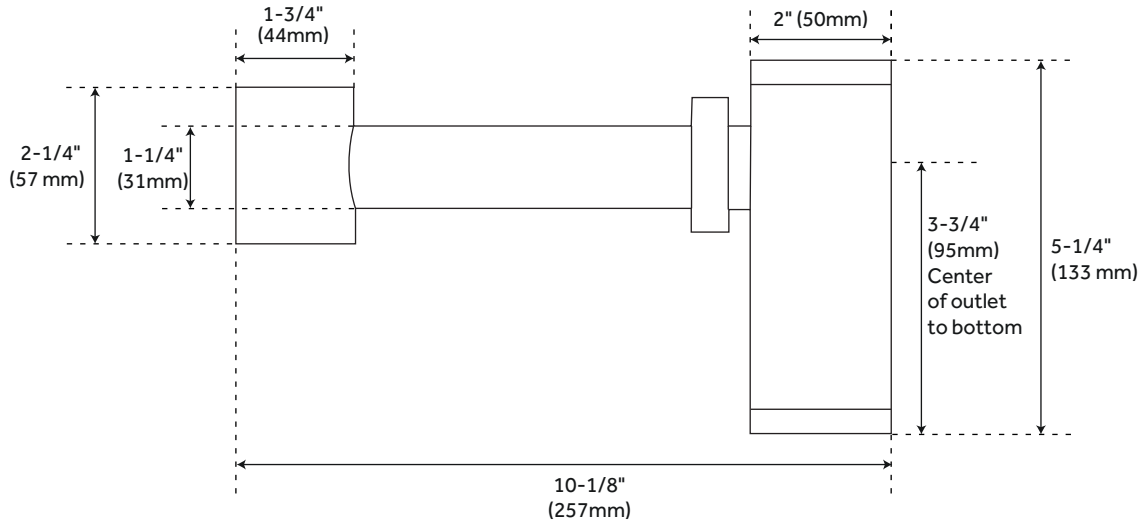

ROUND BATHROOM TRAP

1-1/4" X 1-1/4" WITH HIGH BOX FLANGE

SKU: 946322

FEATURES

1-1/4" Inlet x 1-1/4" Outlet

High box flange measures 2-1/4" DIA x 1/4" H.

Trap bottom nut is removable for cleaning.

CONTENTS

TRAP PAGE 2

REVISED 07/26/2021

ROUND BATHROOM TRAP

1-1/4" X 1-1/4" WITH HIGH BOX FLANGE

SKU: 946322

FEATURES

Length: 10-1/8"
Width: 2-1/4"
Height: 5-1/4"
Metal Gauge/thickness: 17 Gauge
lps: 1-1/4"

CODES/STANDARDS