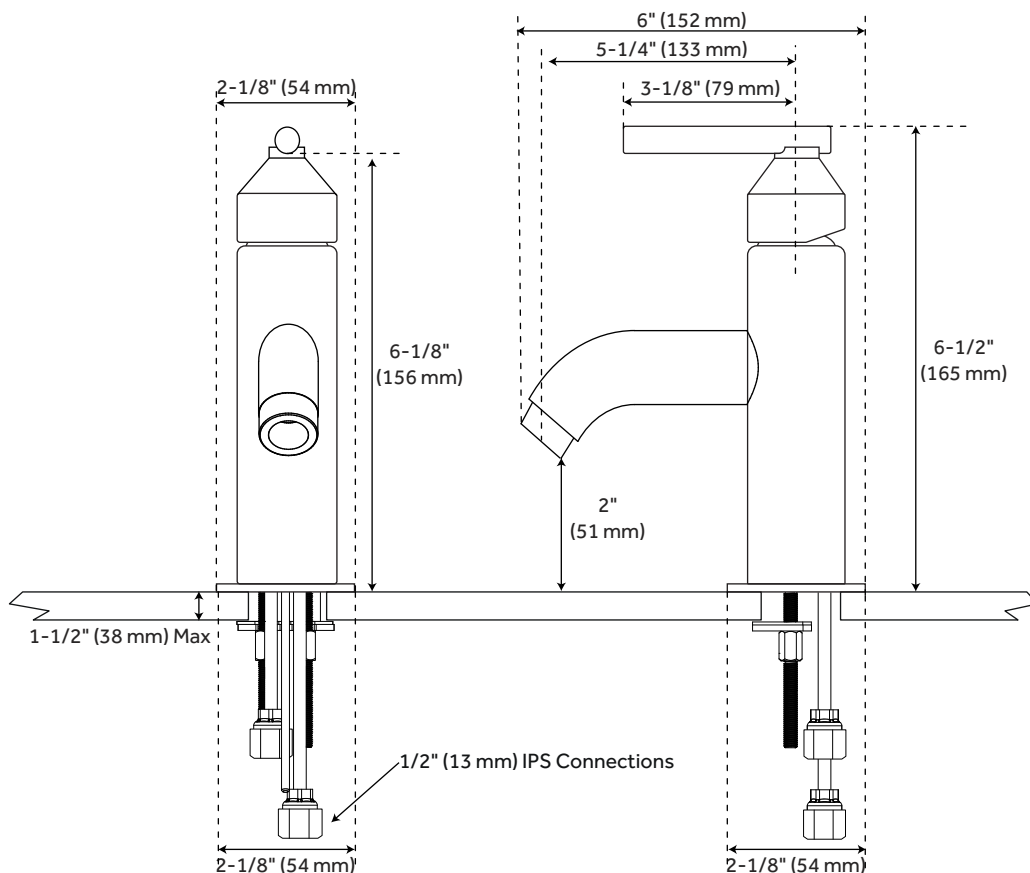

ENGLE

SINGLE-HOLE BATHROOM FAUCET

SKU: 924582

FEATURES

Max. Countertop Thickness: 1-1/2"
Length: 2-1/8"
Width: 6"
Height: 6-1/2"
Height To Spout: 2"
Spout Reach: 5-1/4"
Base Plate Length: 2-1/8"
Base Plate Width: 2-1/8"
Handle Length: 3-1/8"
Height to Bottom of Handle: 6-1/8"
IPS: 1/2"
Drain Included: Yes
Drain Size: 1-1/2"