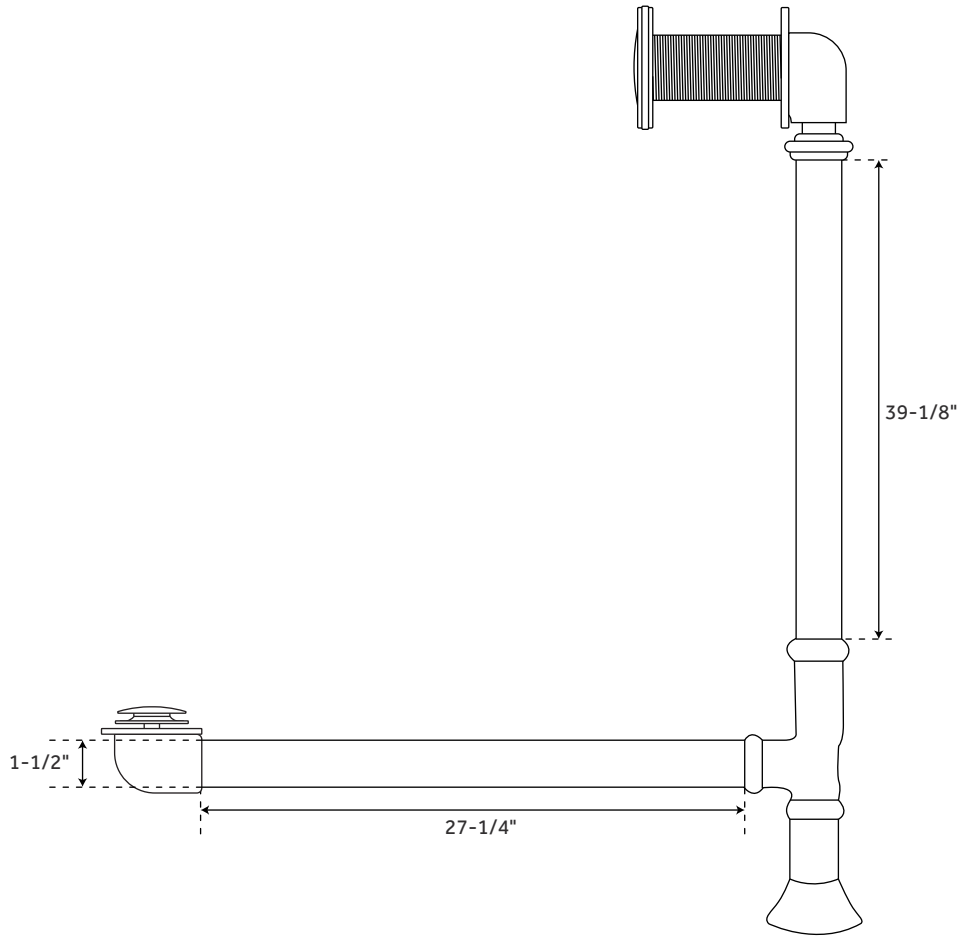

EXTENDED

POP-UP TUB DRAIN - SWIVEL HEAD - PRESS AND SEAL OVERFLOW - 1-1/2" TUBING

SKU: 921385

FEATURES

Material: Brass

SIGNATURE HARDWARE

LIFETIME WARRANTY

See website for warranty information

All product dimensions are nominal.

REVISED 11/12/2018