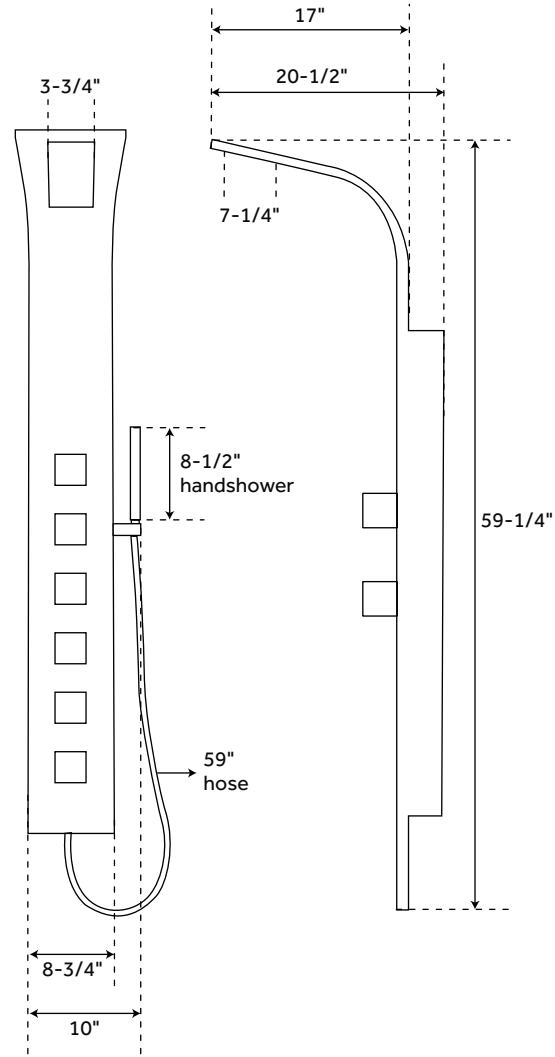

KUCERA

THERMOSTATIC BAMBOO SHOWER PANEL WITH HAND SHOWER

SKU: 413238

FEATURES

Product Finish: Bamboo
Handle Type: Knob
Length: 10"
Width: 20-1/2"
Height: 59-1/4"
Assembly Required: No
Installation Type: Wall Mount
Mounting Hardware Included: Yes
Number of Body Sprays: 4
Shower Head Length: 7-1/4"
Shower Head Width: 3-3/4"
Shower Arm Extension: 17"
Shower Head Swivel: No
Hand Shower Length: 8-1/2"
Hand Shower Hose Length: 59"
Hand Shower Material: Brass