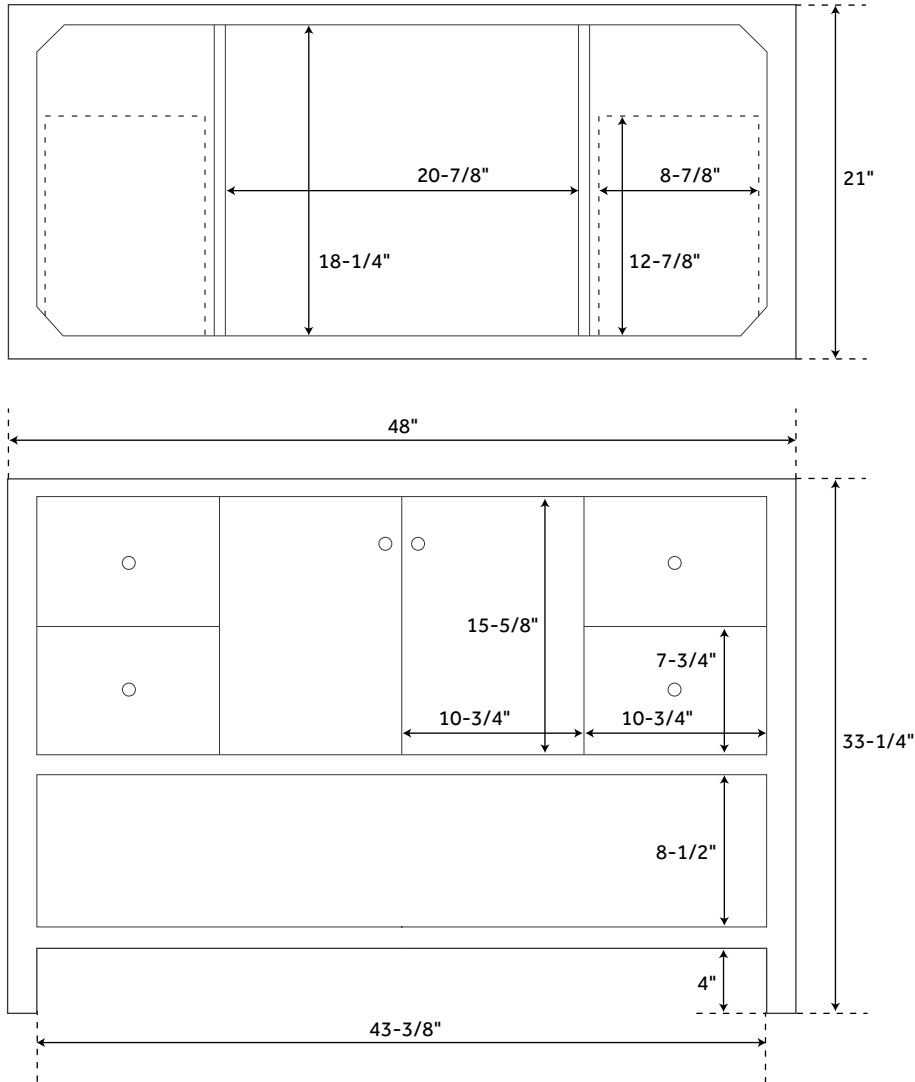

48" EVERETT

CONSOLE VANITY

SKU: 404732

FEATURES

Material: Wood
Number of Basins: 1
Number of Doors: 2
Number of Drawers: 4
Width: 47"
Depth: 21"
Height: 33"
Hardware Finish: Brushed Nickel

SIGNATURE HARDWARE LIFETIME WARRANTY