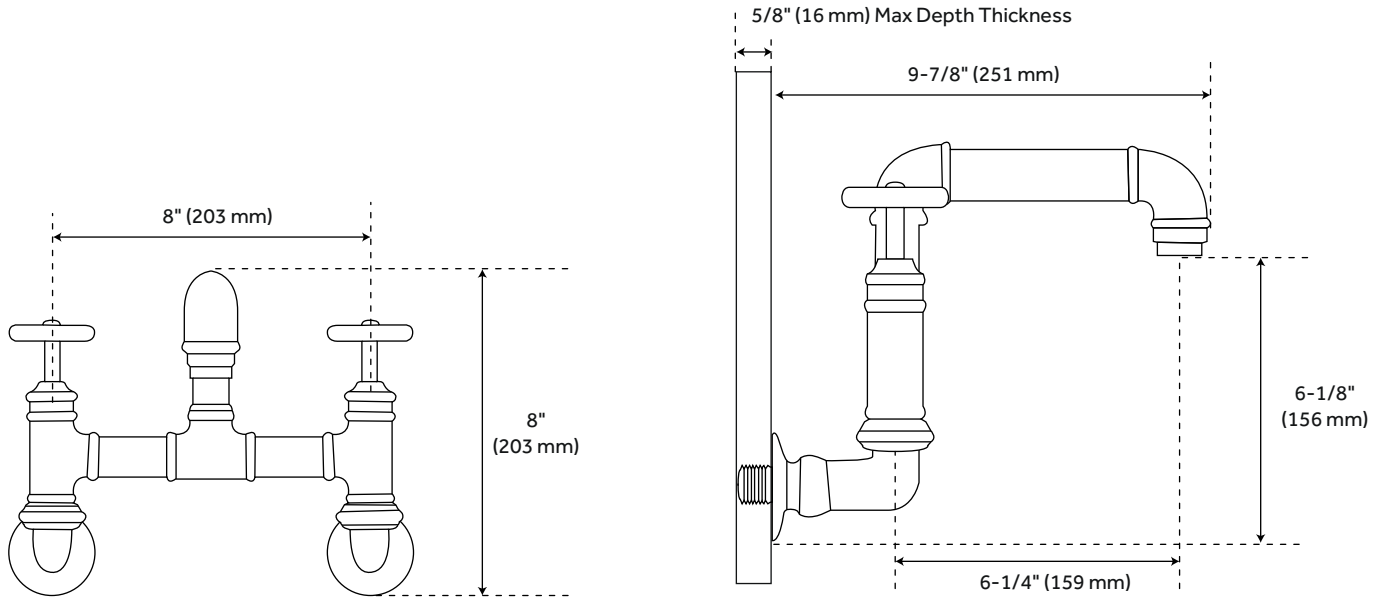

WATTS

WALL-MOUNT WIDESPREAD BATHROOM FAUCET

SKU: 940841

FEATURES

- Max. Countertop Thickness: 5/8"
- Faucet Centers: 8"
- Length: 8-7/8"
- Width: 9-7/8"
- Height: 2-3/4"
- Spout Reach: 8-1/4"
- Swivel Spout: Yes
- Base Plate Length: 1-7/8"
- Base Plate Width: 1-7/8"
- Handle Length: 2-1/8"
- Height to Bottom of Handle: 2-3/8"
- Ceramic Disc Cartridges: Yes
- Hot and Cold Indicators: No
- IPS: 1/2"
- Drain Included: Yes
- Drain Size: 1-1/2"
- Maximum Flow Rate: 1.2 gpm
(gallons per minute)