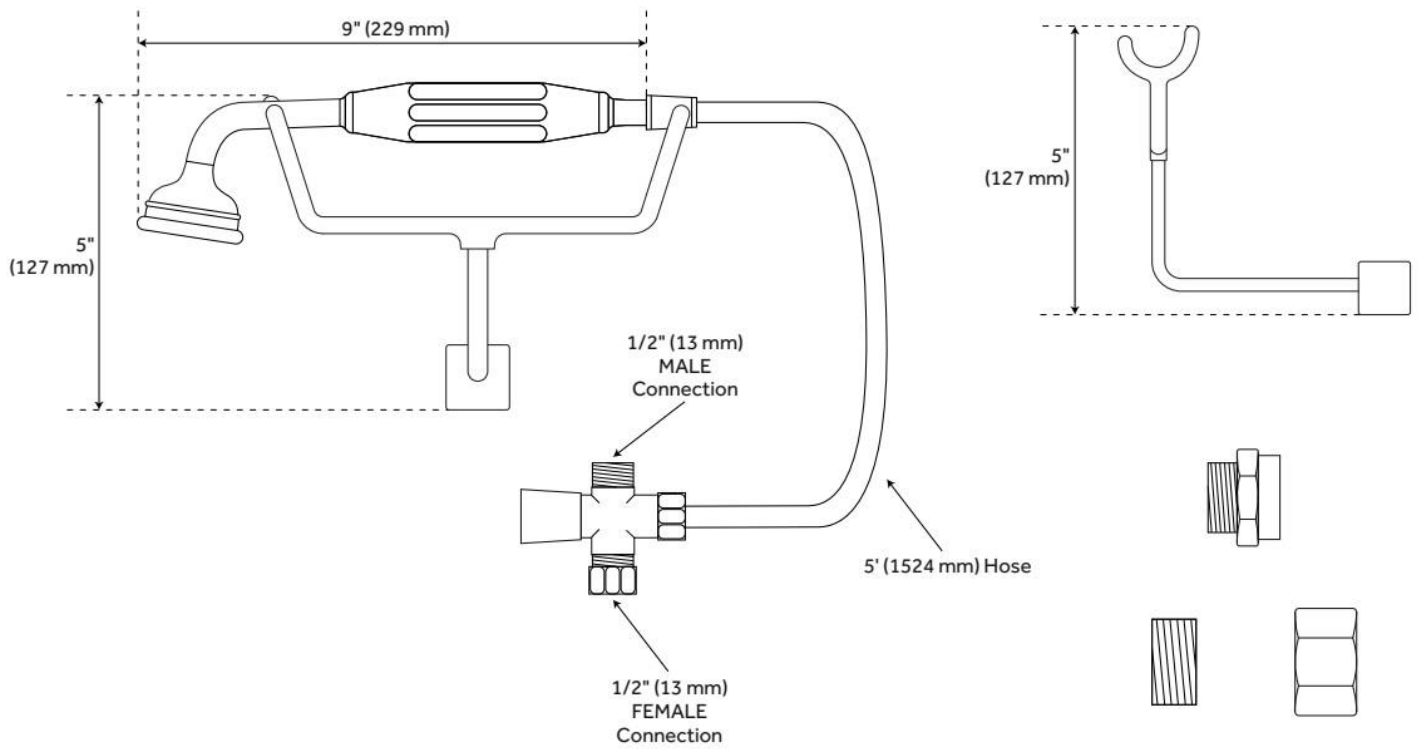

HAND-HELD SHOWER CONVERSION KIT

SKU: 900595

Code: SH132429, SH144434, SH153769

FEATURES

Material: Brass

ADDITIONAL FEATURES

- Great addition to our Add-A-Shower Kits.
- Fits inline between diverter style faucet and shower riser pipe.
- Hand-held shower with 5' hose, cradle and push button diverter.
- Shower cradle attaches to existing riser piping.
- 1/2" IPS male x 3/4" IPS female adapter nut.
- Hand shower bracket fits 3/8" ID (5/8" OD) riser

REVISED 6/12/2024

HAND-HELD SHOWER CONVERSION KIT

SKU: 900595

Code: SH132429, SH144434, SH153769

REVISED 6/12/2024