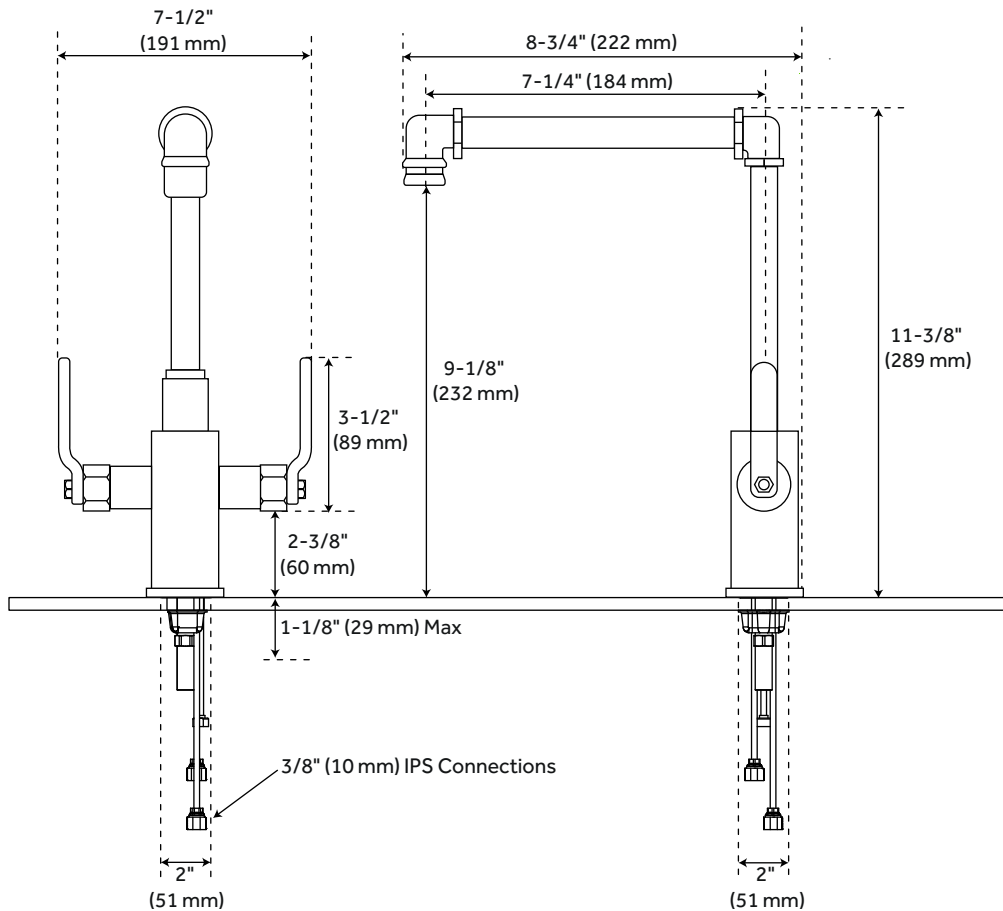

EDISON

SINGLE-HOLE DUAL-LEVER HANDLE BATHROOM FAUCET

SKU: 943091

FEATURES

Max. Countertop Thickness: 1-1/8"
Length: 7-1/2"
Width: 8-3/4"
Height: 11-3/8"
Height To Spout: 9-1/8"
Spout Reach: 7-1/4"
Swivel Spout: Yes
Base Plate Length: 2"
Base Plate Width: 2"
Handle Length: 3-1/2"
Height to Bottom of Handle: 2-3/8"
IPS: 1/2"
Drain Included: Yes

CODES/STANDARDS

cUPC
NSF/ANSI 61
ASME A112.18.1/CSA B125.1
NSF/ANSI 372

SIGNATURE HARDWARE

LIFETIME WARRANTY

See website for warranty information

All product dimensions are nominal.

REVISED 09/17/2018