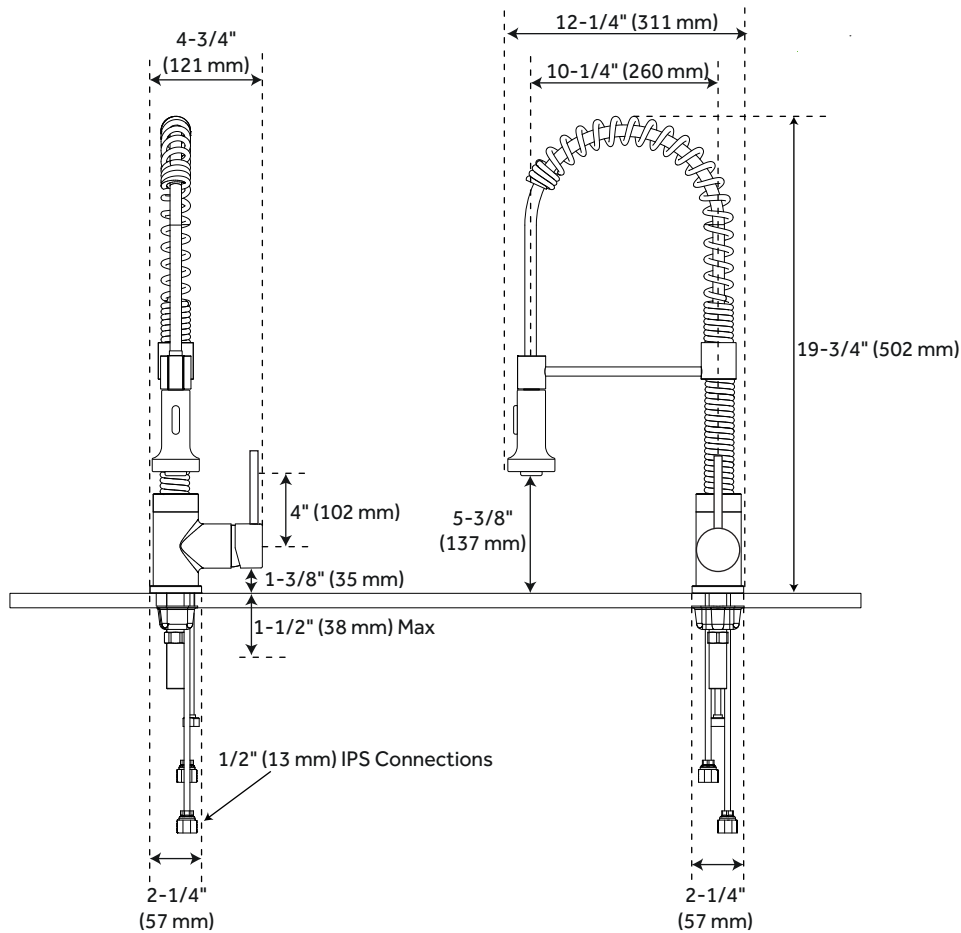

CUMBERLAND

KITCHEN FAUCET WITH PULL-DOWN SPRING SPOUT

SKU: 944758

FEATURES

Installation Type: Single-Hole
Faucet Holes: 1
Hand Sprayer Material: ABS
Max. Countertop Thickness: 1-1/2"
Faucet Centers: Single-Hole
Handle Type: Lever
Features: Pull-Down
Faucet Material: Brass
Length: 4-3/4"
Width: 12-1/4"
Height: 19-3/4"
Height To Spout: 5-3/8"
Spout Reach: 10-1/4"
Swivel Spout: Yes
Base Plate Diameter: 2-1/4"
Handle Length: 4"
Height to Bottom of Handle: 1-3/8"
Ceramic Disc Cartridges: Yes
Hot and Cold Indicators: Yes
IPS: 1/2"
Drain Included: No
Maximum Flow Rate: 1.8 gpm (gallons per minute)