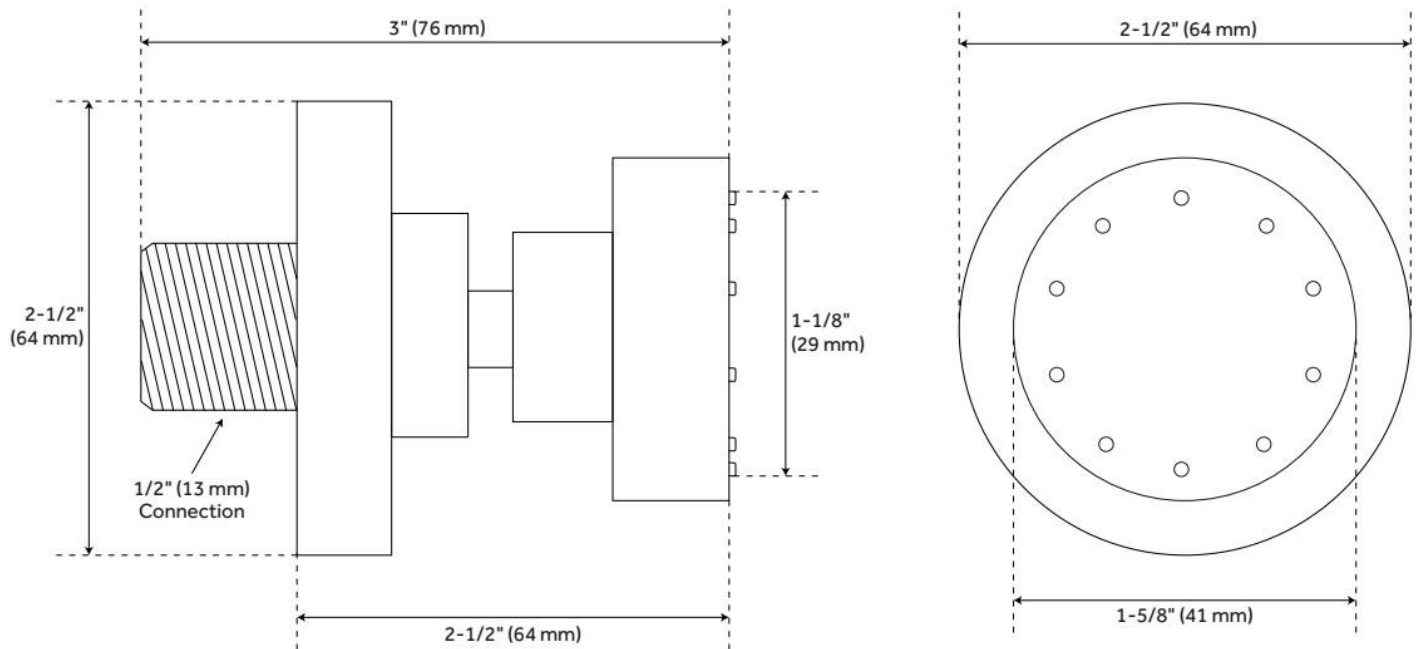

CLASSIC SWIVEL BODY SPRAY

SKU: 922505

Code: SH350720, SH350719, SH350721

REVISED 5/24/2024