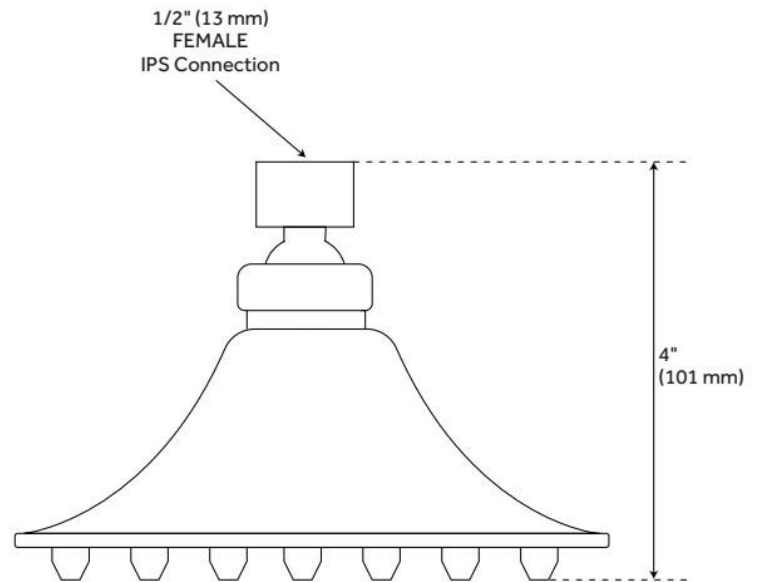

CAMBRIDGE RAINFALL NOZZLE SHOWER HEAD

SKU: 929131

Code: SH412460, SH412461, SH412462

REVISED 5/24/2024