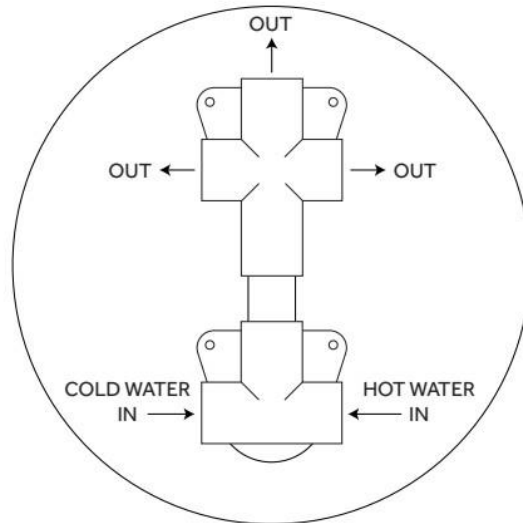

COOPER PRESSURE BALANCED SHOWER VALVE WITH 3-WAY DIVERTER

SKU: 940966

Code: SH433224, SH433225, SH433226

REVISED 5/31/2024