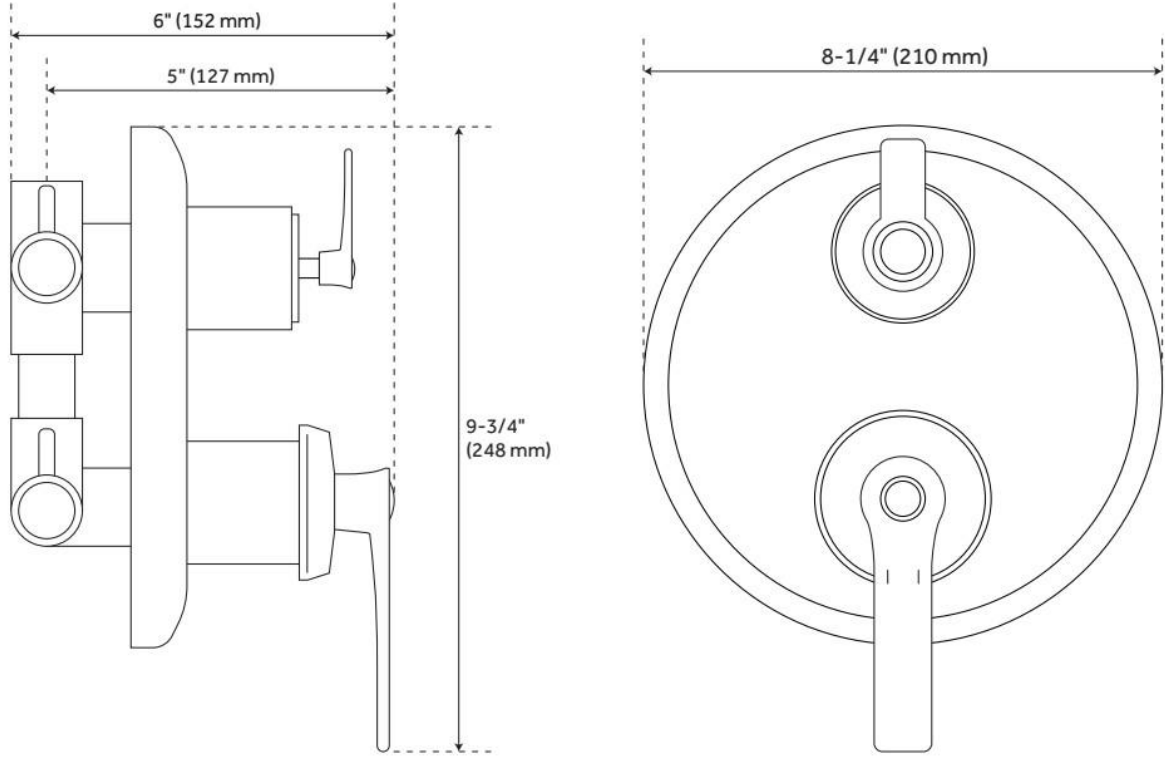

COOPER PRESSURE BALANCED SHOWER VALVE WITH 3-WAY DIVERTER

SKU: 940966

Code: SH433224, SH433225, SH433226

REVISED 5/31/2024