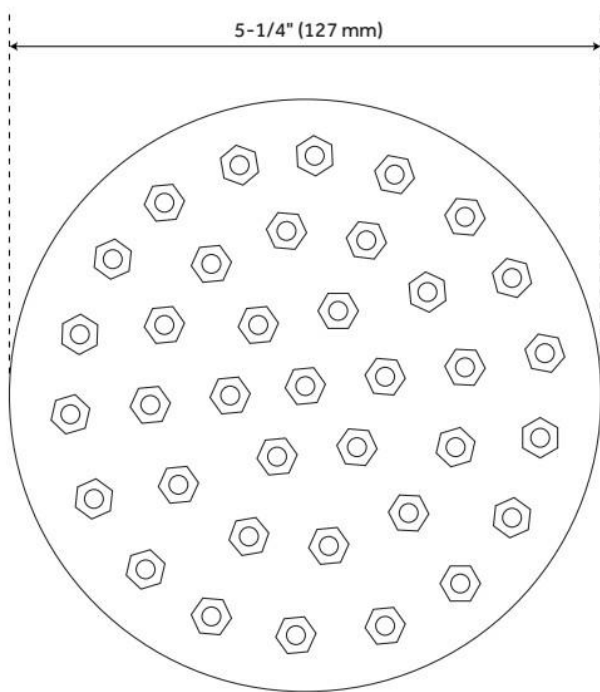

CAMBRIDGE RAINFALL NOZZLE SHOWER HEAD

SKU: 929131

Code: SH412460, SH412461, SH412462

REVISED 5/24/2024