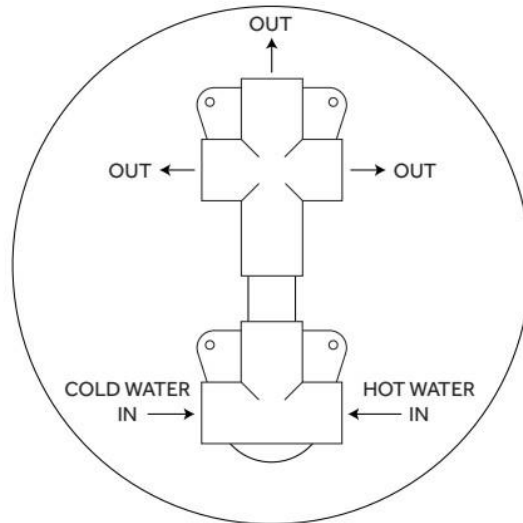

FEATURES

Shower Head Swivel: Yes

Hand Shower Spray: Full

Hand Shower Flow Rate: 1.8 gpm (6.8 L/min) @ 80 psi

Diverter Outlets: 3

Cartridge Type: Ceramic Disc

LISTED ID: SH551**, SH441091CP, SH441091BN, SH441091ORB, SH441092CP, 564678, 564679, SH441092BN, 515386, 515401, 525443, 526047, 526069, SH4410002*, 515398, 515395, 515403, 515385, 515402, 525444, 526048, 526070, 515399, 515394, 515404, 515387, 515397, 525445, 526049, 526071, 515396, 515405

ADDITIONAL FEATURES

- Shower system includes rainfall shower head and 6" ceiling mount shower arm, wall mount shower head with 8" shower arm, wall mount slide bar with hand shower and hose, hand shower water connection, and a pressure balanced valve with 3-way diverter.
- Ceiling mount rainfall shower head in 6", 8", 10" or 12" diameter.
- Water connection features a 1/2" IPS connection and 1-3/4" diameter base.
- Valve with diverter features 1/2" IPS inlets and controls water flow between 3 shower outlets.
- For water outlet configuration options consult a professional for installation.

ASME A112.18.1/CSA B125.1, ASSE 1016 Type P, LISTED ID: 525443, 525444, 525445

ADDITIONAL FEATURES

REVISED 5/31/2024

COOPER PRESSURE BALANCED SHOWER VALVE WITH 3-WAY DIVERTER

SKU: 940966

Code: SH433224, SH433225, SH433226