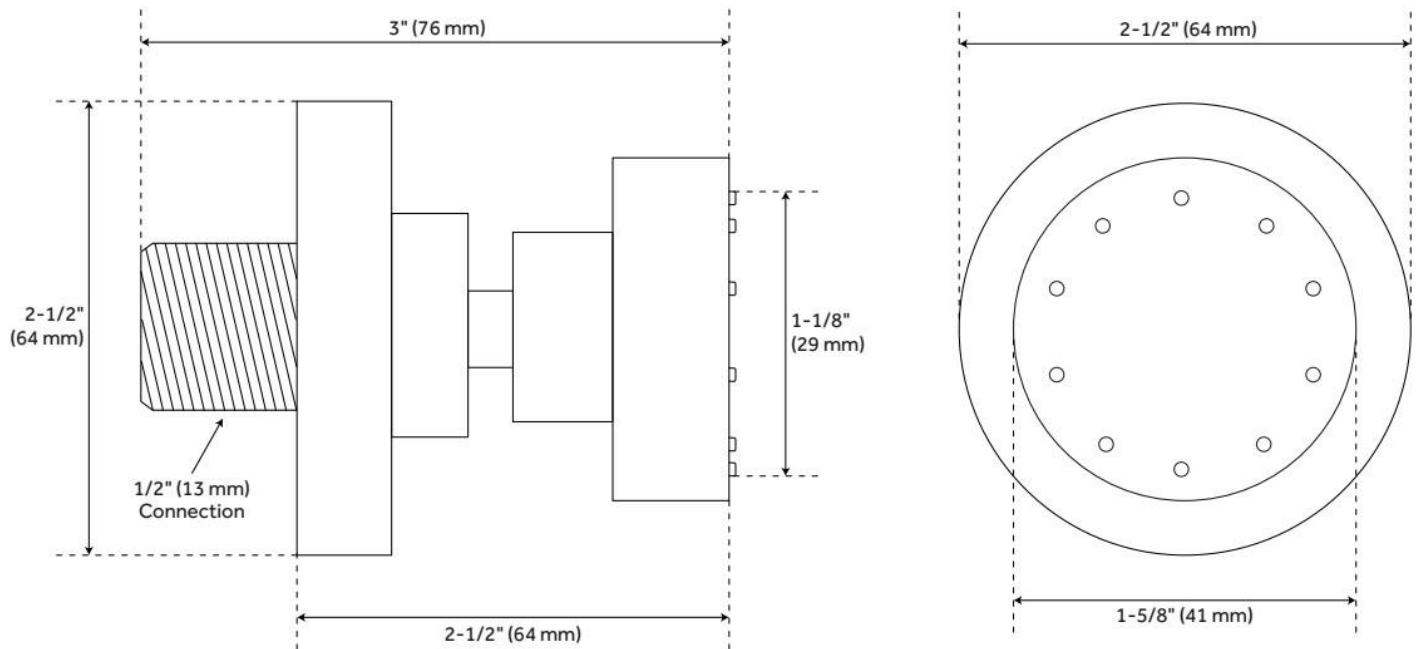

CLASSIC SWIVEL BODY SPRAY

SKU: 922505

Code: SH350720, SH350719, SH350721

REVISED 5/24/2024