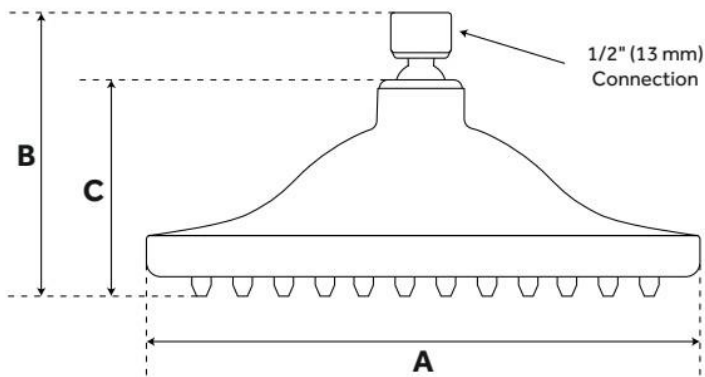

FEATURES

Material: Brass

LISTED ID: 515394, 515395, 515396, 564662, 515397, 564663, 515398, 564664, 515399, 564665, 515401, 515402, 515403, 515404, 515405

ADDITIONAL FEATURES

Can be installed on a ceiling-mount or wall mount shower arm. 6", 8" and 10" shower heads are adjustable and feature a swivel connection. 12" shower head is stationary and does not swivel.

Reference A	Reference B	Reference C
5-1/4" (133 mm)	3" (76 mm)	2" (51 mm)
7-3/4" (197 mm)	3-1/2" (89 mm)	2-1/2" (64 mm)
10" (254 mm)	3-1/2" (89 mm)	3" (76 mm)
12" (305 mm)	4-1/4" (108 mm)	3-1/4" (83 mm)