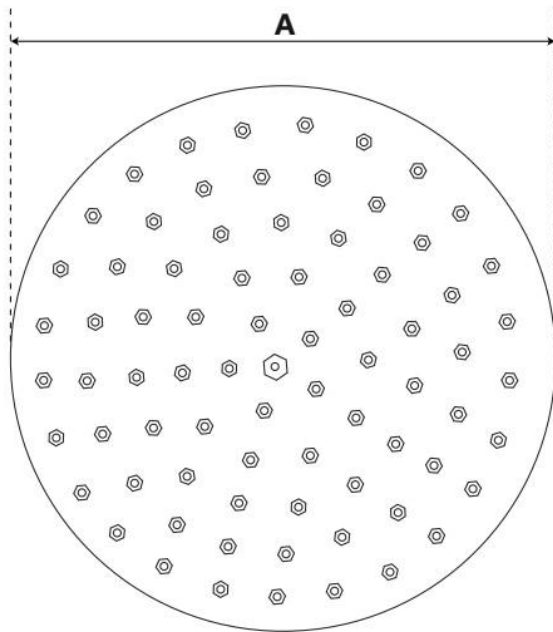

FEATURES

Shower Head Swivel: Yes

Hand Shower Spray: Full

Hand Shower Flow Rate: 1.8 gpm (6.8 L/min) @ 80 psi

Diverter Outlets: 3

Cartridge Type: Ceramic Disc

LISTED ID: SH551**, SH441091CP, SH441091BN, SH441091ORB, SH441092CP, 564678, 564679, SH441092BN, 515386, 515401, 525443, 526047, 526069, SH4410002*, 515398, 515395, 515403, 515385, 515402, 525444, 526048, 526070, 515399, 515394, 515404, 515387, 515397, 525445, 526049, 526071, 515396, 515405

FEATURES

Material: Brass

LISTED ID: 515394, 515395, 515396, 564662, 515397, 564663, 515398, 564664, 515399, 564665, 515401, 515402, 515403, 515404, 515405

ADDITIONAL FEATURES

Can be installed on a ceiling-mount or wall mount shower arm. 6", 8" and 10" shower heads are adjustable and feature a swivel connection. 12" shower head is stationary and does not swivel.

Reference A	Reference B	Reference C
5-1/4" (133 mm)	3" (76 mm)	2" (51 mm)
7-3/4" (197 mm)	3-1/2" (89 mm)	2-1/2" (64 mm)
10" (254 mm)	3-1/2" (89 mm)	3" (76 mm)
12" (305 mm)	4-1/4" (108 mm)	3-1/4" (83 mm)