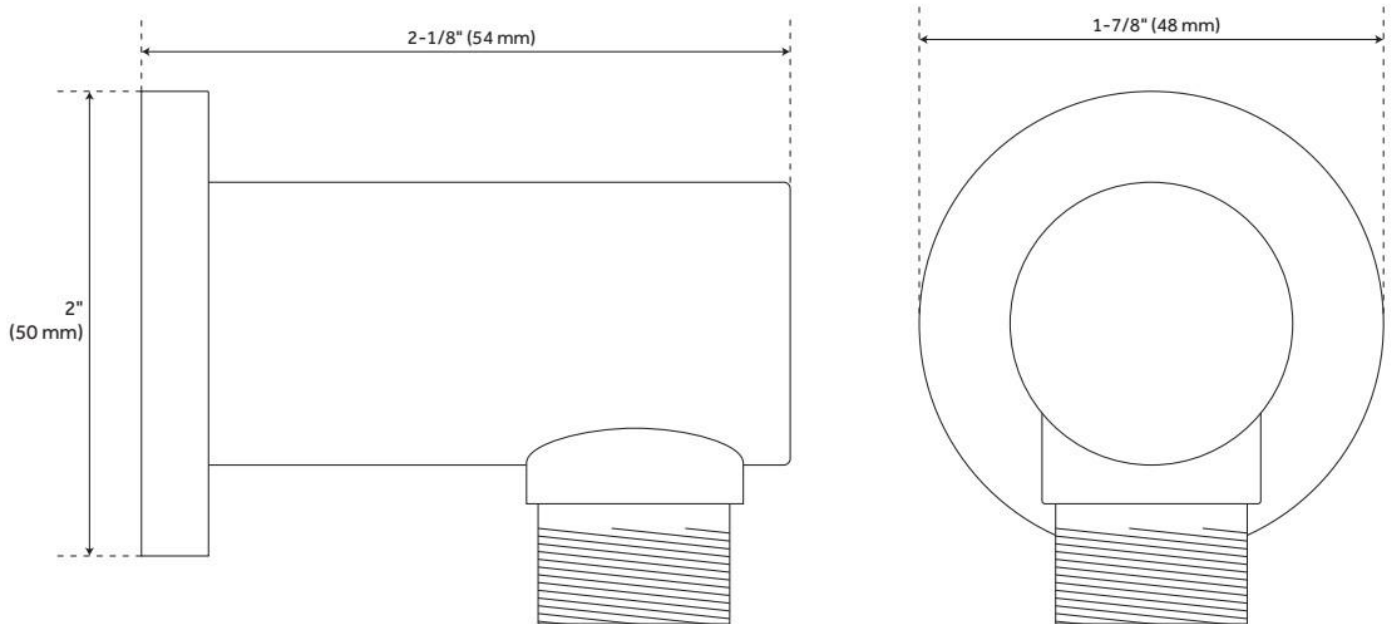

ADDITIONAL FEATURES

- Shower system includes rainfall shower head and 6" ceiling mount shower arm, wall mount shower head with 8" shower arm, wall mount slide bar with hand shower and hose, hand shower water connection, and a pressure balanced valve with 3-way diverter.
- Ceiling mount rainfall shower head in 6", 8", 10" or 12" diameter.
- Water connection features a 1/2" IPS connection and 1-3/4" diameter base.
- Valve with diverter features 1/2" IPS inlets and controls water flow between 3 shower outlets.
- For water outlet configuration options consult a professional for installation.

Connection Type: 1/2" IPS

ASME A112.18.1/CSA B125.1, LISTED ID: 518627, 518628, 518629

ADDITIONAL FEATURES

- Overall dimensions: 2-1/2" diameter.
- Projects 2-1/2" from the wall.
- Spray area measures: 1-1/8" diameter.
- Metal ball joint allows for swivel function.
- Wall mount.
- 1/2" NPT male thread inlet.
- Made of solid brass.
- Sold individually.

FEATURES

Material: Brass

Connection Type: 1/2" NPT

ASME A112.18.1/CSA B125.1, Massachusetts Accepted, LISTED ID: SH4410002*

ADDITIONAL FEATURES

- Material: Solid Brass
- Length: 1-7/8"
- Width: 2"
- Height: 2-1/8"

REVISED 5/24/2024

MODERN WATER SUPPLY ELBOW FOR HAND SHOWER

SKU: 936277

Code: SH425073, SH436969, SH425074

REVISED 5/24/2024

COOPER HAND SHOWER WITH SLIDE BAR

All dimensions and specifications are nominal and may vary. Use actual products for accuracy in critical situations.