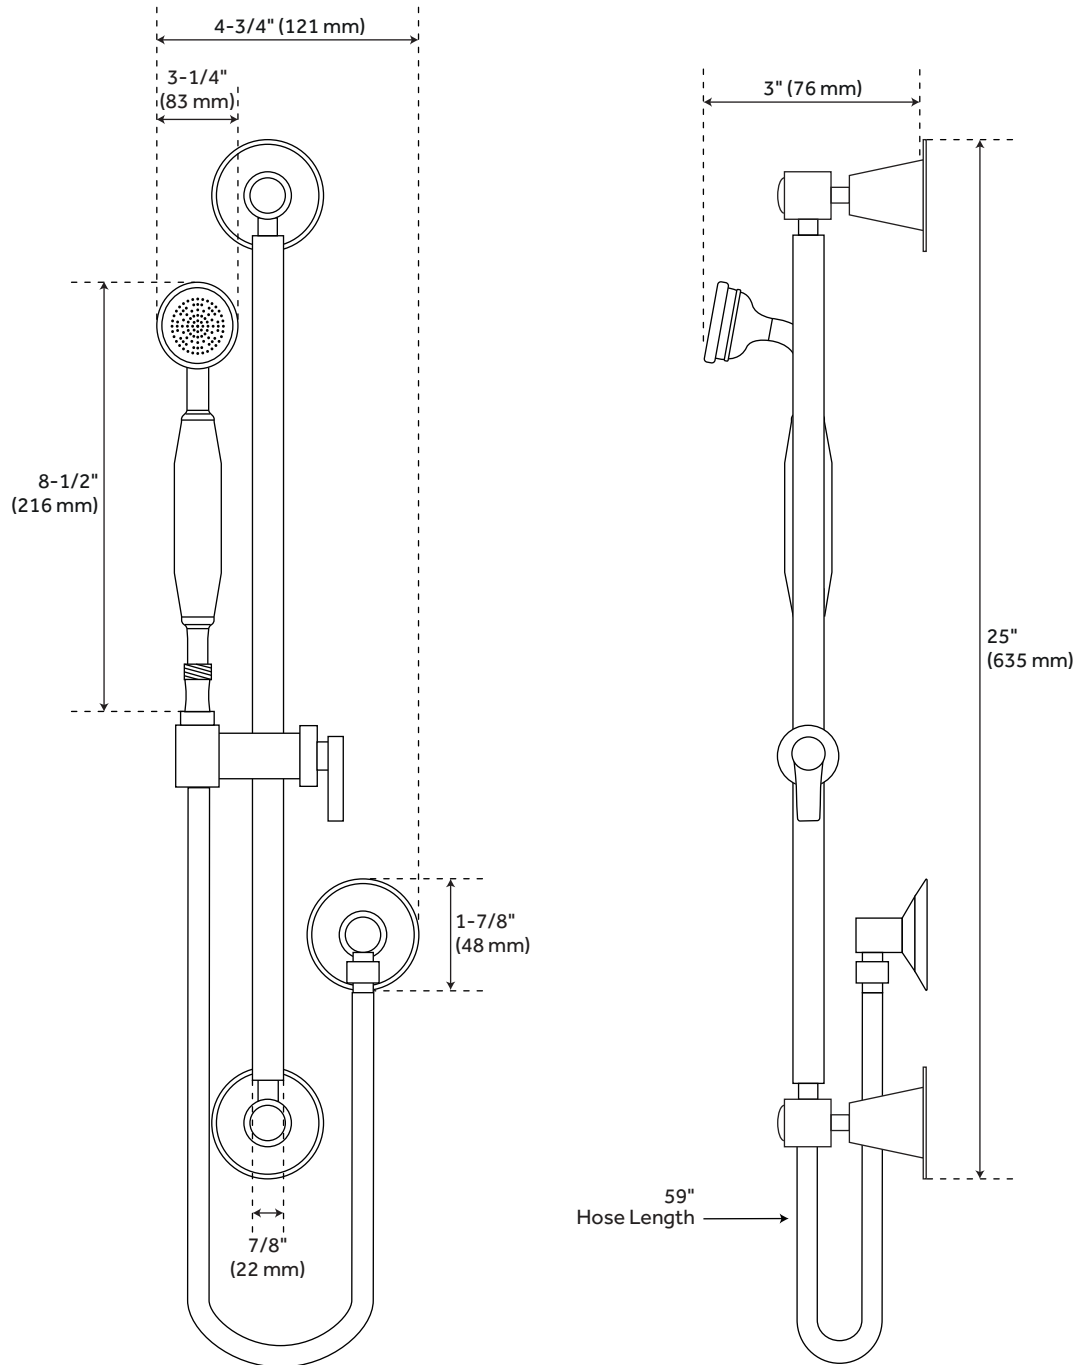

FEATURES

Shower Head Swivel: Yes

Hand Shower Spray: Full

Hand Shower Flow Rate: 1.8 gpm (6.8 L/min) @ 80 psi

Diverter Outlets: 3

Cartridge Type: Ceramic Disc

LISTED ID: SH551**, SH441091CP, SH441091BN, SH441091ORB, SH441092CP, 564678, 564679, SH441092BN, 515386, 515401, 525443, 526047, 526069, SH4410002*, 515398, 515395, 515403, 515385, 515402, 525444, 526048, 526070, 515399, 515394, 515404, 515387, 515397, 525445, 526049, 526071, 515396, 515405

ADDITIONAL FEATURES

- Shower system includes rainfall shower head and 6" ceiling mount shower arm, wall mount shower head with 8" shower arm, wall mount slide bar with hand shower and hose, hand shower water connection, and a pressure balanced valve with 3-way diverter.
- Ceiling mount rainfall shower head in 6", 8", 10" or 12" diameter.
- Water connection features a 1/2" IPS connection and 1-3/4" diameter base.
- Valve with diverter features 1/2" IPS inlets and controls water flow between 3 shower outlets.
- For water outlet configuration options consult a professional for installation.

FEATURES

Material: Brass

Connection Type: 1/2" NPT

ASME A112.18.1/CSA B125.1, Massachusetts Accepted, LISTED ID: SH4410002*

ADDITIONAL FEATURES

- Material: Solid Brass
- Length: 1-7/8"
- Width: 2"
- Height: 2-1/8"

REVISED 5/24/2024

MODERN WATER SUPPLY ELBOW FOR HAND SHOWER

SKU: 936277

Code: SH425073, SH436969, SH425074

REVISED 5/24/2024

COOPER HAND SHOWER WITH SLIDE BAR

All dimensions and specifications are nominal and may vary. Use actual products for accuracy in critical situations.