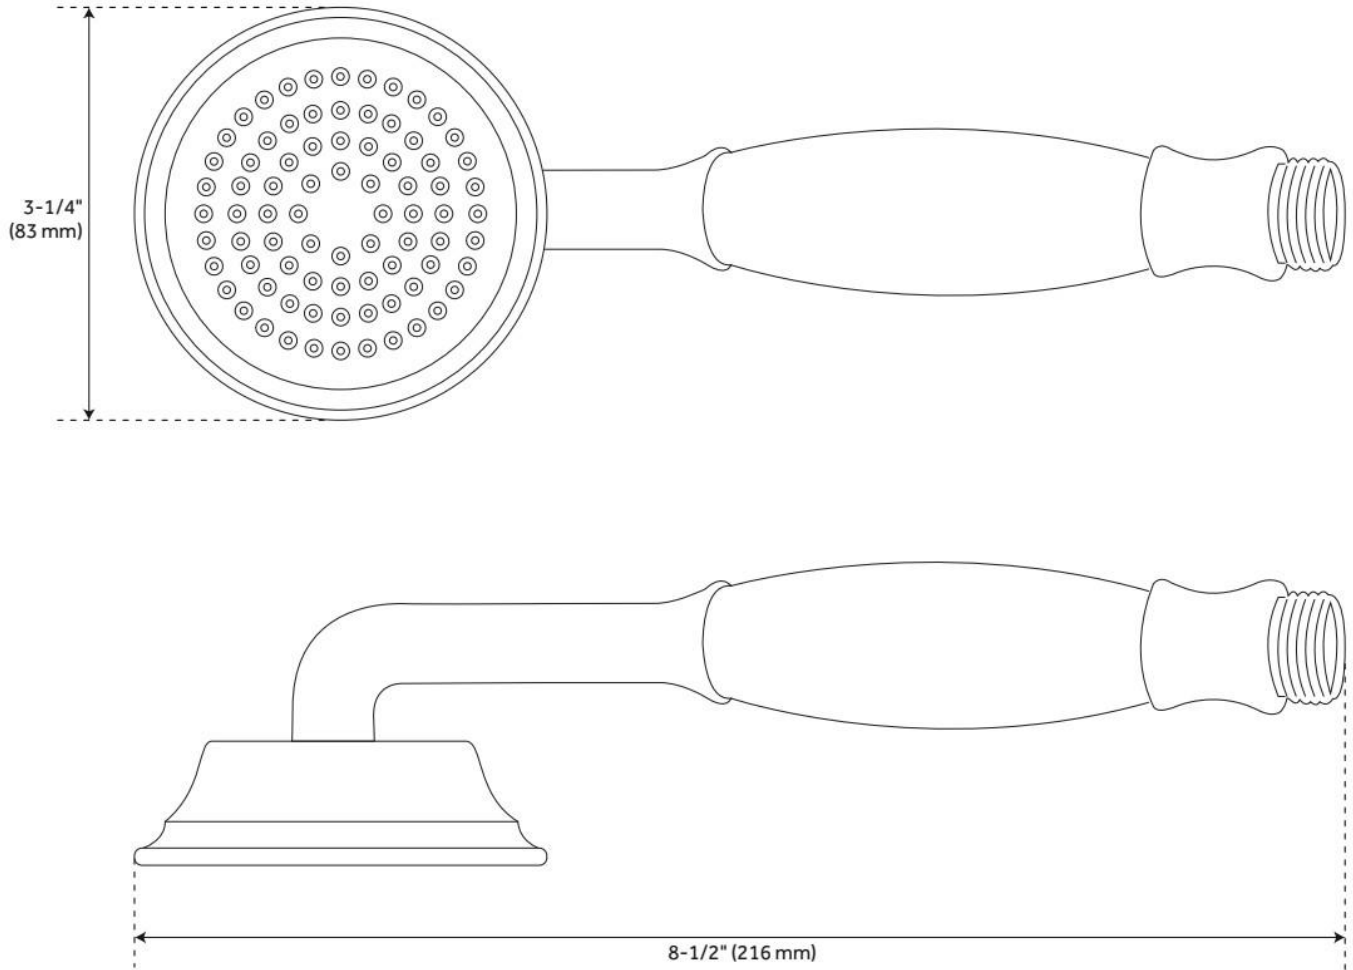

ADDITIONAL FEATURES

- Shower system includes rainfall shower head and 6" ceiling mount shower arm, wall mount shower head with 8" shower arm, wall mount slide bar with hand shower and hose, hand shower water connection, and a pressure balanced valve with 3-way diverter.
- Ceiling mount rainfall shower head in 6", 8", 10" or 12" diameter.
- Water connection features a 1/2" IPS connection and 1-3/4" diameter base.
- Valve with diverter features 1/2" IPS inlets and controls water flow between 3 shower outlets.
- For water outlet configuration options consult a professional for installation.

REVISED 5/24/2024

CLASSIC SWIVEL BODY SPRAY

SKU: 922505

Code: SH350720, SH350719, SH350721

REVISED 5/24/2024

COOPER HAND SHOWER WITH PORCELAIN HANDLE

SKU: 940963

Code: SH433214, SH433215, SH433216

FEATURES

Material: Brass

Hand Shower Spray: Full

Hand Shower Flow Rate: 1.8 gpm (6.8 L/min) @ 80 psi

ASME A112.18.1/CSA B125.1, LISTED ID: 526047, 526048, 526049

ADDITIONAL FEATURES

- Hand shower only. Hose sold separately.

REVISED 5/24/2024

COOPER HAND SHOWER WITH PORCELAIN HANDLE

SKU: 940963

Code: SH433214, SH433215, SH433216

REVISED 5/24/2024

MODERN WATER SUPPLY ELBOW FOR HAND SHOWER

SKU: 936277

Code: SH425073, SH436969, SH425074