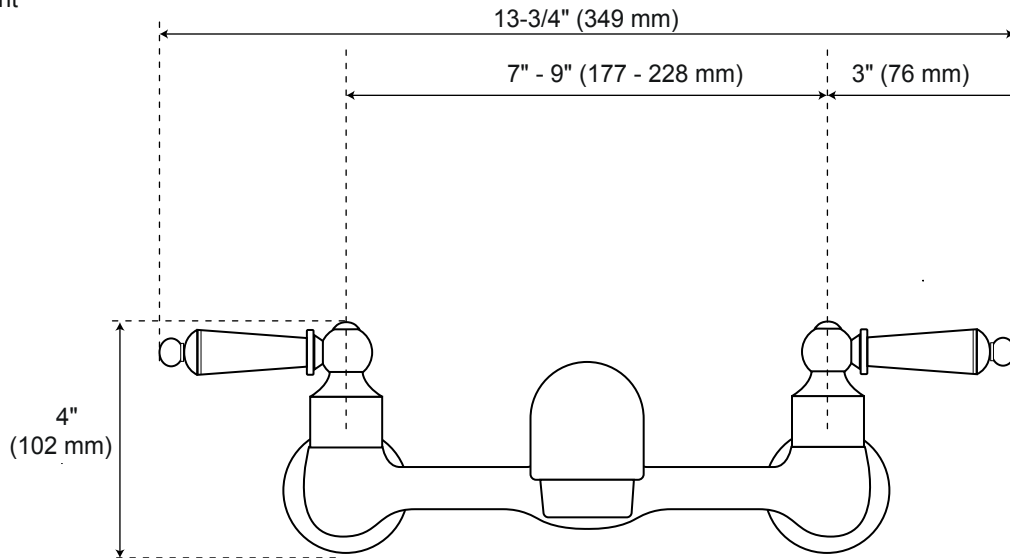

Wall-Mount Faucet

with Variable Centers

Front

Side

All product dimensions are nominal.