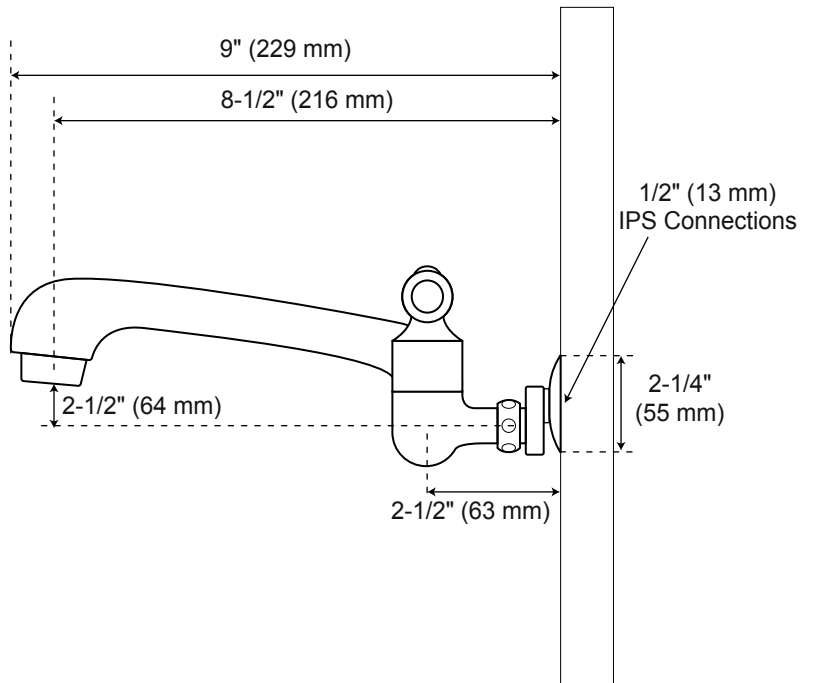

Wall-Mount Faucet

with Variable Centers

Front

Side

All product dimensions are nominal.