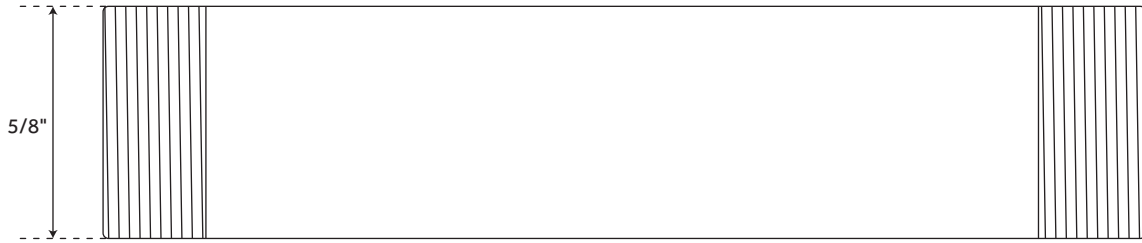

# 3/8" THREADED

PIPE NIPPLES

SKU: 900401

## FEATURES

- Material: Solid Brass
- IPS: 3/8"
- OD (Outside Diameter): 5/8"
- Brass tubing is threaded on both ends
- Can be used for ceiling or wall supports
- Can also be used to extend shower riser