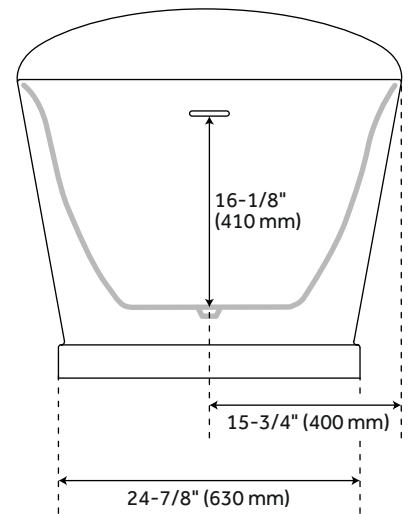

67" NORTHWICH ACRYLIC FREESTANDING SLIPPER TUB

SKU: 944540

Code: SH442199, SH462808

FEATURES

Features: Integral Drain & Overflow
Product Finish: White
Length: 67-5/16"
Width: 31-1/2"
Height: 31-1/8"
Overflow Hole: Yes
Water Depth To Overflow: 16-1/8"
Exterior Treatment: Smooth
Faucet Included: No
Shape: Specialty
Size: 67"
Tub Overflow: Yes
Integral Drain & Overflow: Yes
Tub Material: Acrylic
Tub Interior Length: 44-7/8"
Tub Interior Width: 19-11/16"
Tap Deck: No
Faucet Drillings: No Drillings
Water Capacity (Gallons): 54

CSA B45.5/IAPMO Z124

LISTED ID: SH112058AWH

REVISED 1/4/2024

67" NORTHWICH ACRYLIC FREESTANDING SLIPPER TUB

SKU: 944540

Code: SH442199, SH462808

ADDITIONAL FEATURES

- All dimensions are ($\pm 1/2$ ").
- Formed of two acrylic sheets, the air between acting as thermal insulator.
- Insulation option: increases heat retention and prevents condensation due to water and air temperature fluctuations.
- Optional Quick Connect Drop-In Drain Kit Includes:
 - Floor Plate, 1-1/2" PVC Pipe, 2" x 1-1/2" Trap Adapters, 1 Brass Threaded, 1 Brass Unthreaded Tailpiece and Plug.
 - Installs above your subfloor, but underneath your cement floor or tile, so you do not need access below the fixture.

REVISED 1/4/2024

67" NORTHWICH ACRYLIC FREESTANDING SLIPPER TUB

All dimensions and specifications are nominal and may vary. Use actual products for accuracy in critical situations.