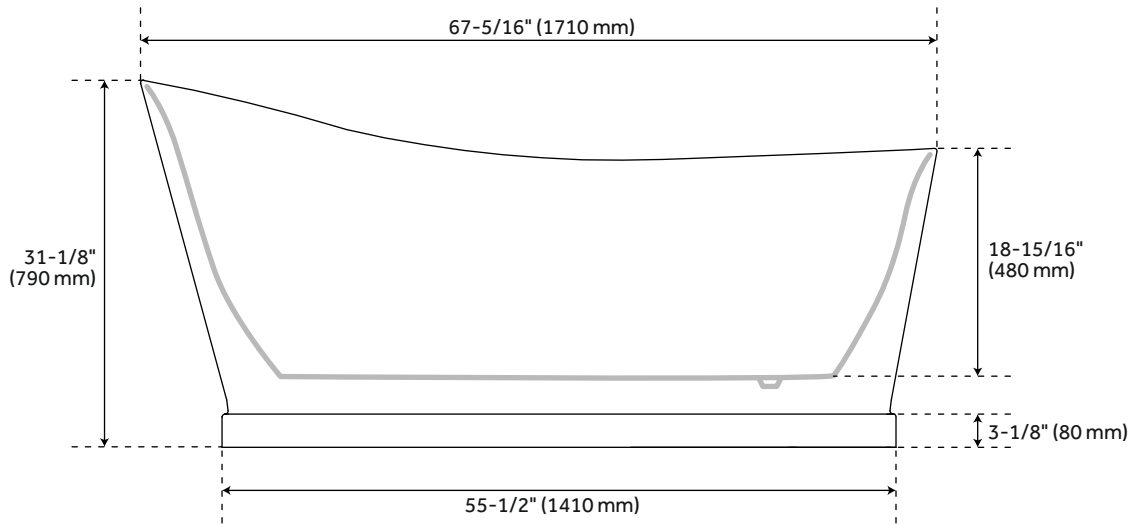

67" NORTHWICH ACRYLIC FREESTANDING SLIPPER TUB

SKU: 944540

Code: SH442199, SH462808

FEATURES

Features: Integral Drain & Overflow
Product Finish: White
Length: 67-5/16"
Width: 31-1/2"
Height: 31-1/8"
Overflow Hole: Yes
Water Depth To Overflow: 16-1/8"
Exterior Treatment: Smooth
Faucet Included: No
Shape: Specialty
Size: 67"
Tub Overflow: Yes
Integral Drain & Overflow: Yes
Tub Material: Acrylic
Tub Interior Length: 44-7/8"
Tub Interior Width: 19-11/16"
Tap Deck: No
Faucet Drillings: No Drillings
Water Capacity (Gallons): 54

CSA B45.5/IAPMO Z124

LISTED ID: SH112058AWH

REVISED 1/4/2024

67" NORTHWICH ACRYLIC FREESTANDING SLIPPER TUB

SKU: 944540

Code: SH442199, SH462808

ADDITIONAL FEATURES

- All dimensions are ($\pm 1/2$ ").
- Formed of two acrylic sheets, the air between acting as thermal insulator.
- Insulation option: increases heat retention and prevents condensation due to water and air temperature fluctuations.
- Optional Quick Connect Drop-In Drain Kit Includes:
 - Floor Plate, 1-1/2" PVC Pipe, 2" x 1-1/2" Trap Adapters, 1 Brass Threaded, 1 Brass Unthreaded Tailpiece and Plug.
 - Installs above your subfloor, but underneath your cement floor or tile, so you do not need access below the fixture.

REVISED 1/4/2024

67" NORTHWICH ACRYLIC FREESTANDING SLIPPER TUB

All dimensions and specifications are nominal and may vary. Use actual products for accuracy in critical situations.