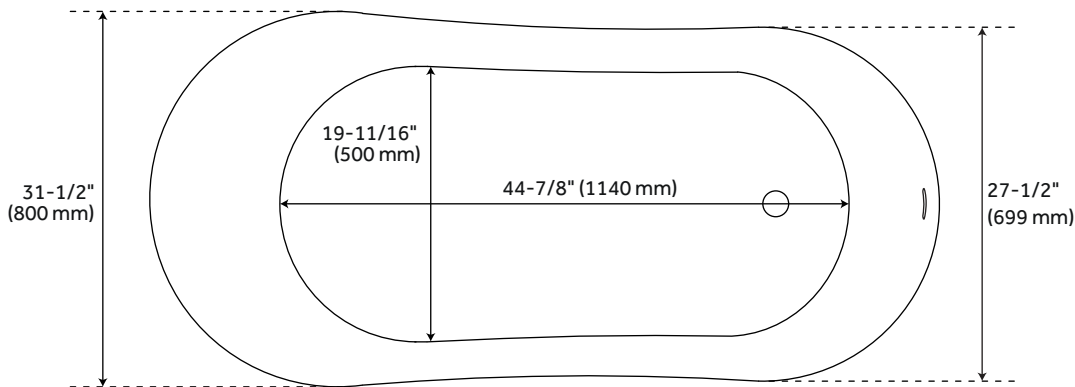

67" NORTHWICH ACRYLIC FREESTANDING SLIPPER TUB

SKU: 944540

Code: SH442199, SH462808

FEATURES

Features: Integral Drain & Overflow
Product Finish: White
Length: 67-5/16"
Width: 31-1/2"
Height: 31-1/8"
Overflow Hole: Yes
Water Depth To Overflow: 16-1/8"
Exterior Treatment: Smooth
Faucet Included: No
Shape: Specialty
Size: 67"
Tub Overflow: Yes
Integral Drain & Overflow: Yes
Tub Material: Acrylic
Tub Interior Length: 44-7/8"
Tub Interior Width: 19-11/16"
Tap Deck: No
Faucet Drillings: No Drillings
Water Capacity (Gallons): 54

CSA B45.5/IAPMO Z124

LISTED ID: SH112058AWH

REVISED 1/4/2024

67" NORTHWICH ACRYLIC FREESTANDING SLIPPER TUB

SKU: 944540

Code: SH442199, SH462808

ADDITIONAL FEATURES

- All dimensions are ($\pm 1/2$ ").
- Formed of two acrylic sheets, the air between acting as thermal insulator.
- Insulation option: increases heat retention and prevents condensation due to water and air temperature fluctuations.
- Optional Quick Connect Drop-In Drain Kit Includes:
 - Floor Plate, 1-1/2" PVC Pipe, 2" x 1-1/2" Trap Adapters, 1 Brass Threaded, 1 Brass Unthreaded Tailpiece and Plug.
 - Installs above your subfloor, but underneath your cement floor or tile, so you do not need access below the fixture.

REVISED 1/4/2024

67" NORTHWICH ACRYLIC FREESTANDING SLIPPER TUB

All dimensions and specifications are nominal and may vary. Use actual products for accuracy in critical situations.