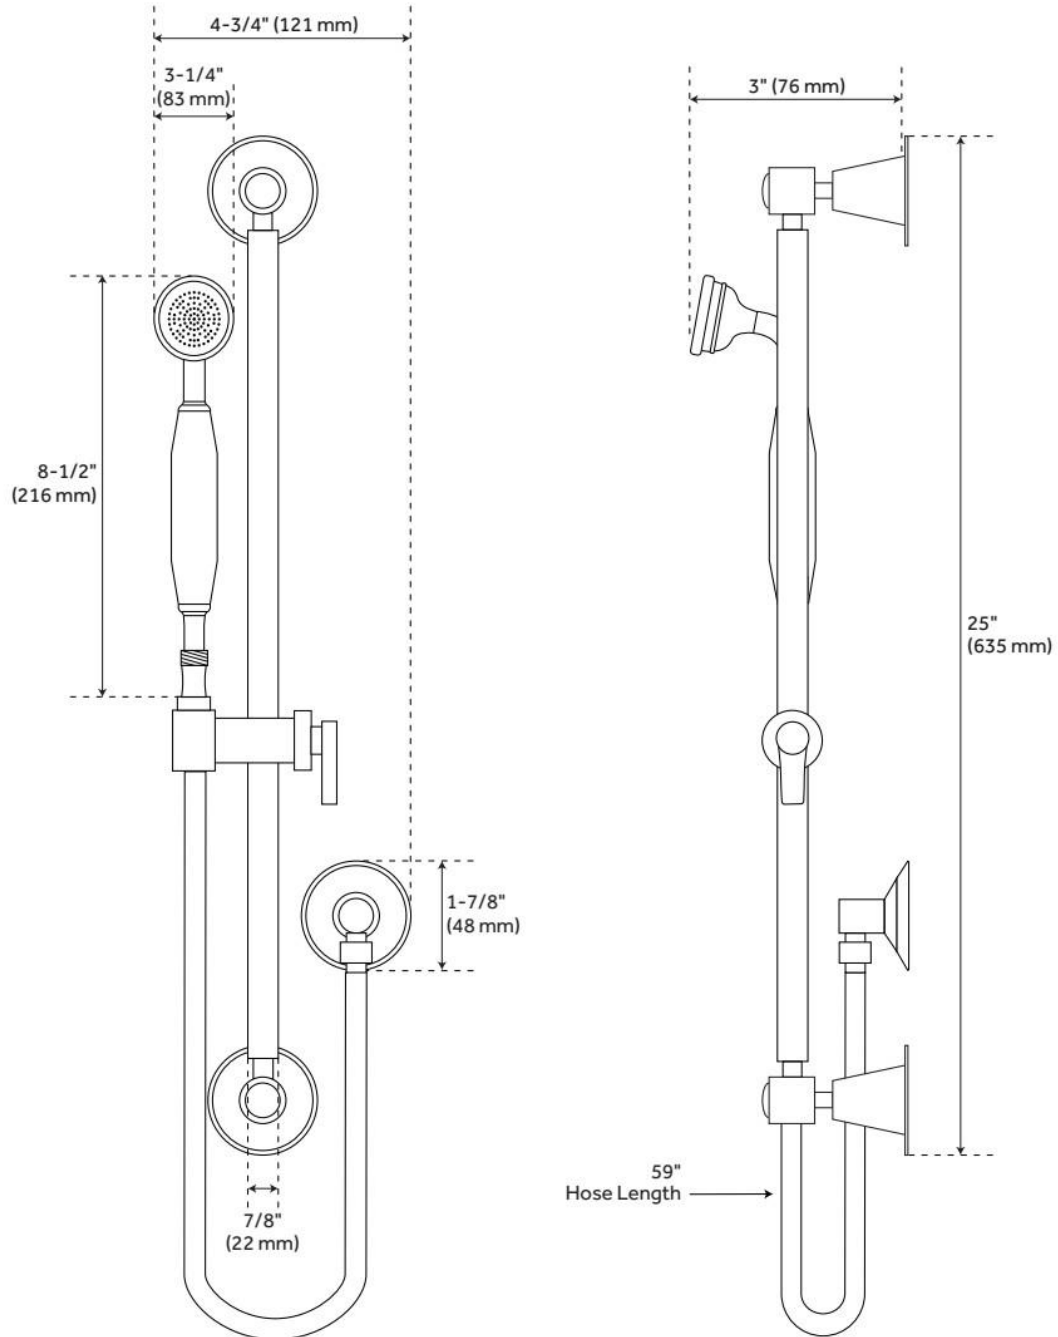

COOPER HAND SHOWER WITH SLIDE BAR

SKU: 940969

Code: SH436890, SH436891, SH436892

FEATURES

Material: Brass

Hand Shower Spray: Full

Hand Shower Flow Rate: 1.8 gpm (6.8 L/min) @ 80 psi

ASME A112.18.1/CSA B125.1, LISTED ID: 526047, 526069, 526048, 526070, 526049, 526071

ADDITIONAL FEATURES

- Slide bar measures 25" H.
- Hand shower hose measures 59".

REVISED 6/2/2024

COOPER HAND SHOWER WITH SLIDE BAR

SKU: 940969

Code: SH436890, SH436891, SH436892

REVISED 6/2/2024