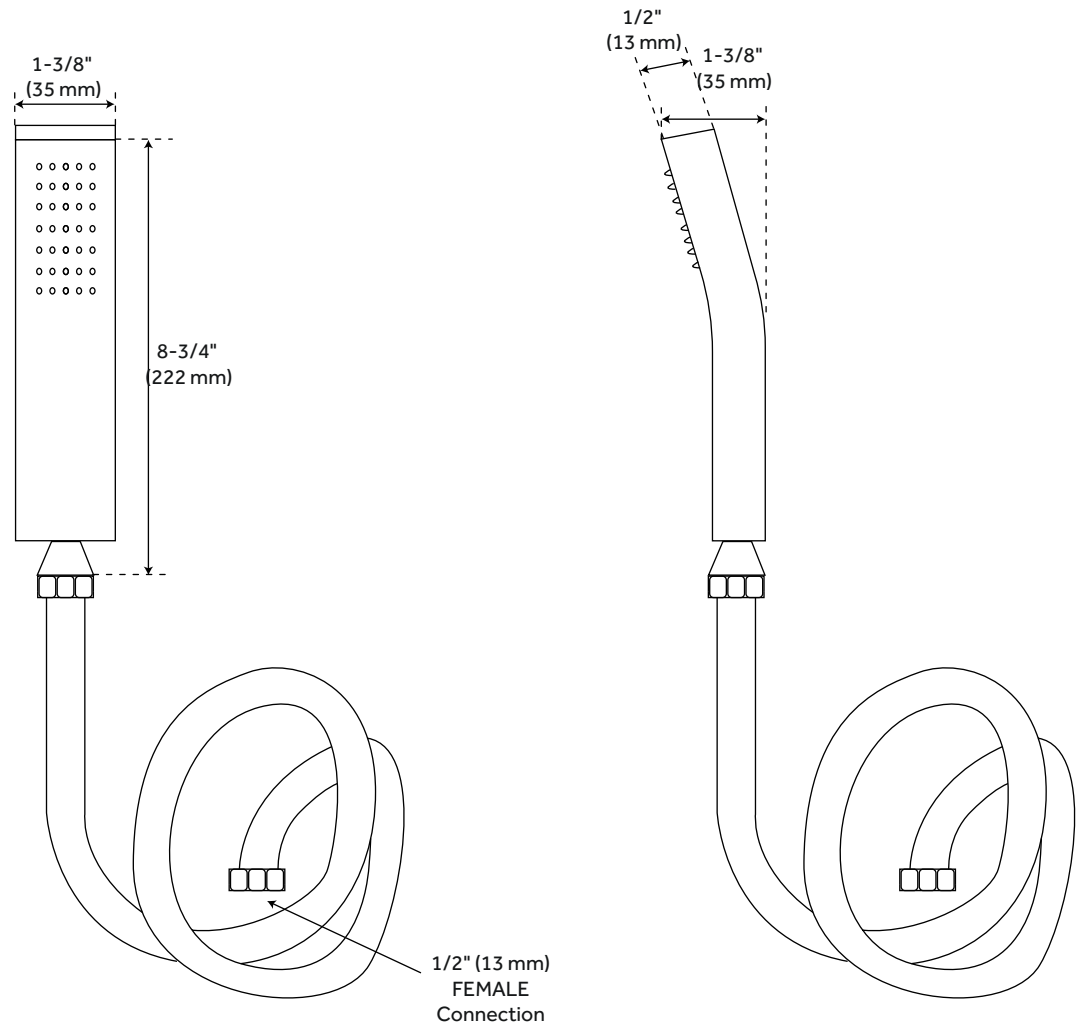

RYLE

HAND SHOWER WITH HOSE

SKU: 935795

FEATURES

Material: Brass
Length: 8-3/4"
Width: 1-3/8"
Height: 1-3/8"
Features: Hand Shower Included
Assembly Required: No
Hand Shower Hose Length: 59"
IPS: 1/2"

SIGNATURE HARDWARE LIFETIME WARRANTY

See website for warranty information

All product dimensions are nominal.

REVISED 10/30/2018