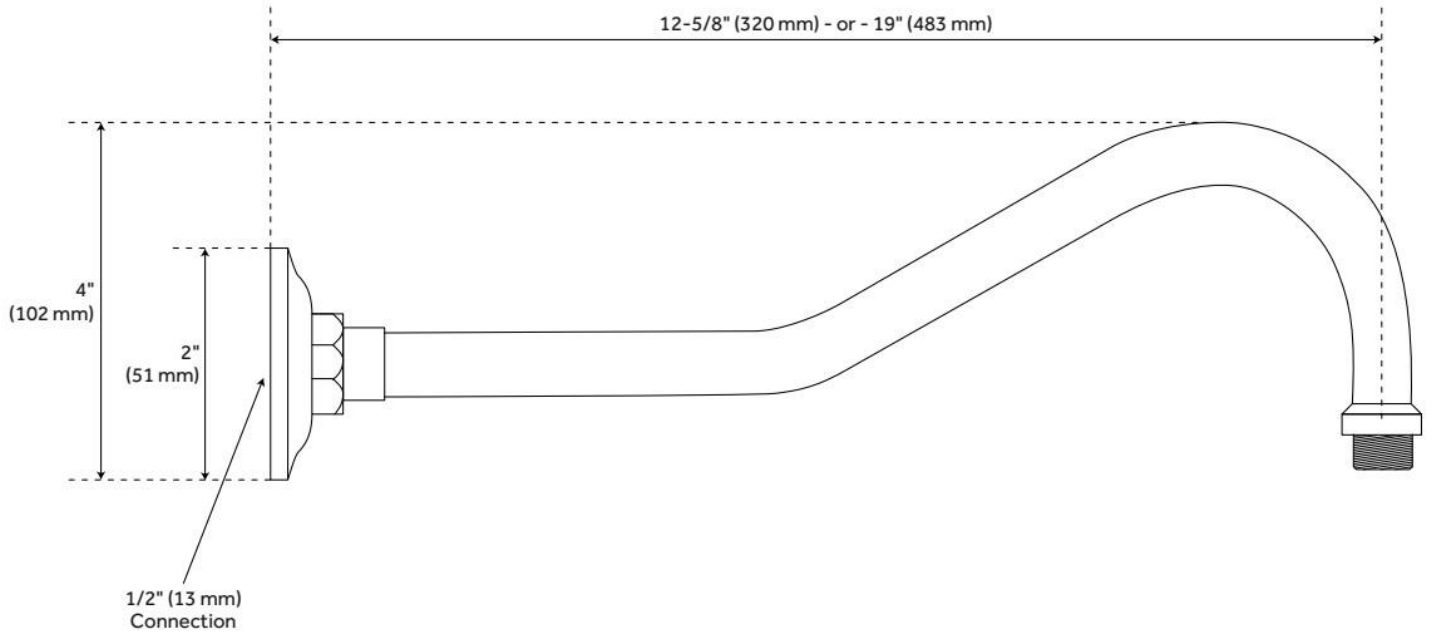

CONTEMPORARY HOOK-SHAPED SHOWER ARM WITH WELDED FLANGE

SKU: 933657

Code: SH419861, SH419863, SH419862, SH419865, SH419866, SH419867

FEATURES

Material: Brass

Connection Type: 1/2" NPT

LISTED ID: 530683, 530688

ADDITIONAL FEATURES

- Shower arm flange measures 2" in diameter.

REVISED 6/5/2024

CONTEMPORARY HOOK-SHAPED SHOWER ARM WITH WELDED FLANGE

SKU: 933657

Code: SH419861, SH419863, SH419862, SH419865, SH419866, SH419867