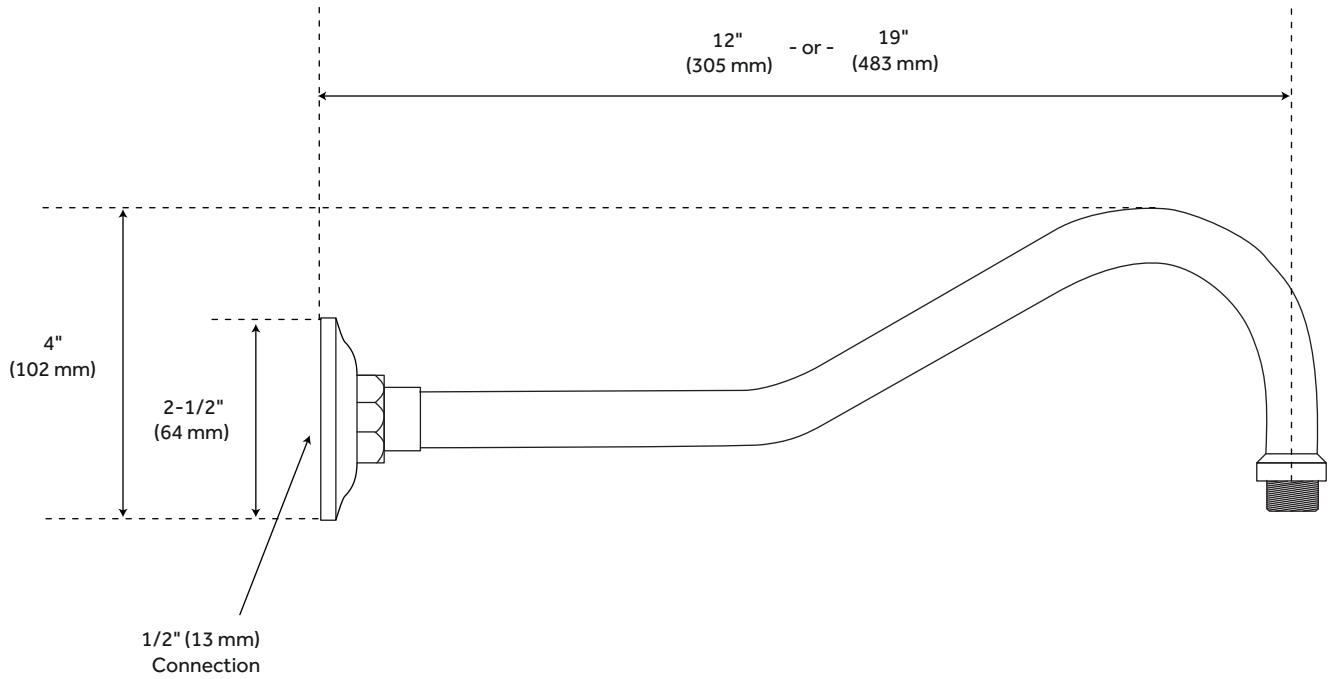

CONTEMPORARY

HOOK-SHAPED SHOWER ARM WITH WELDED FLANGE

SKU: 933657

FEATURES

Material: Brass
Installation Type: Wall Mount
Height: 4"
Features: Shower Arm Only
Assembly Required: No
IPS: 1/2"

SIGNATURE HARDWARE LIFETIME WARRANTY

See website for warranty information

All product dimensions are nominal.

REVISED 10/26/2018