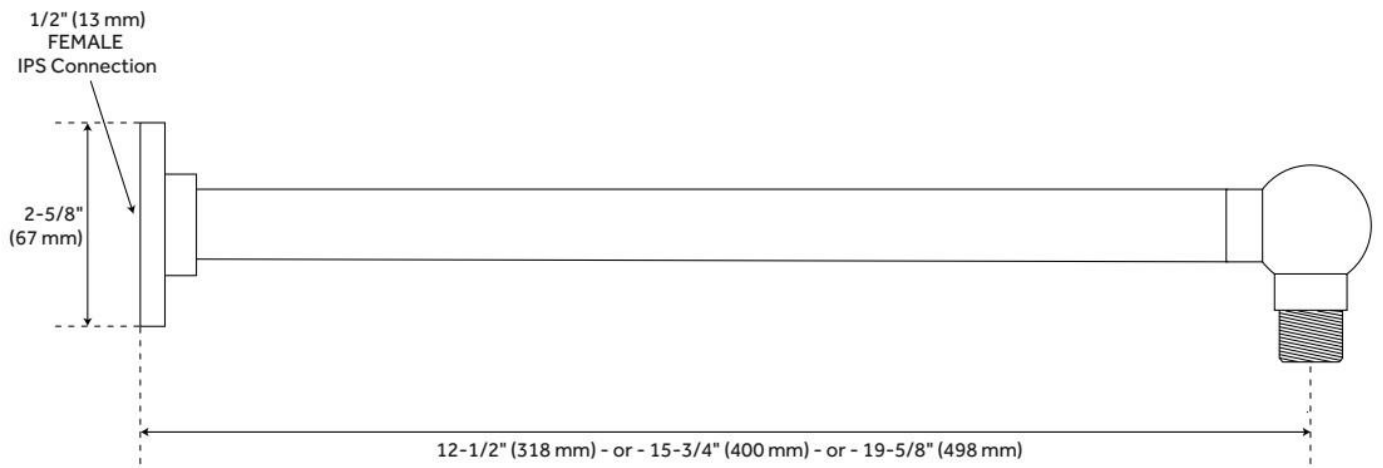

ORNATE EXTENDED SHOWER ARM WITH FLANGE

SKU: 926458

Code: SH400070, SH400072, SH400076, SH400074, SH400075, SH400078, SH400079, SH400080, SH400071

FEATURES

Material: Brass

Connection Type: 1/2" NPT

LISTED ID: 530647, 530649, 530651, 530653, 530654, 530655, 530648

ADDITIONAL FEATURES

- Installation requires a 1/2" pipe nipple positioned 1/2" past the finished wall.

REVISED 5/24/2024

ORNATE EXTENDED SHOWER ARM WITH FLANGE

SKU: 926458

Code: SH400070, SH400072, SH400076, SH400074, SH400075, SH400078, SH400079, SH400080, SH400071