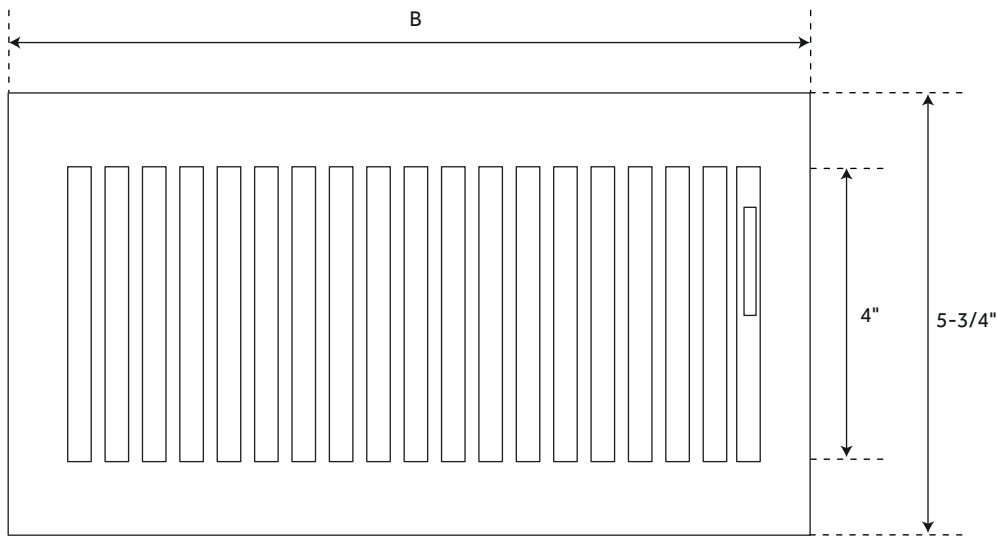

MODERN STYLE REGISTER

SOLID BRASS FLOOR REGISTER

SKU: 914345

FEATURES

To determine size needed, measure air duct opening rather than old register or grille.

CONTENTS

STANDARD RECTANGLE	PAGE 2
4X12, 4X14	
WIDE RECTANGLE	PAGE 3
6X10, 6X12	

REVISED 03/24/2020

MODERN STYLE REGISTER

STANDARD RECTANGLE SOLID BRASS FLOOR REGISTER

SKU: 914345

Duct Size	Overall Size
Reference A	Reference B
12"	13-5/8"
14"	15-3/4"

FEATURES

- Design: Modern
- Material: Brass
- Installation Type: Floor
- Louvers: Yes
- Louver Control Extension From Register:
5/8"
- Mounting Hardware Included: No

Duct Size	Overall Size
Reference A	Reference B
10"	11-5/8"
12"	13-1/2"

FEATURES

- Design: Modern
- Material: Brass
- Installation Type: Floor
- Louvers: Yes
- Louver Control Extension From Register:
5/8"
- Mounting Hardware Included: No