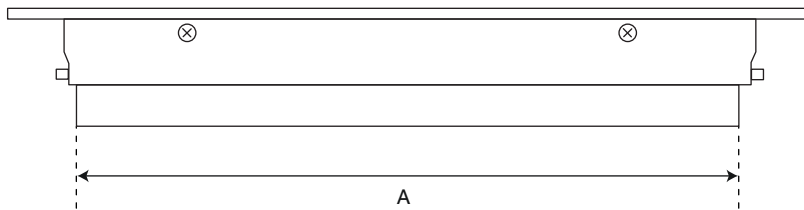

REVISED 03/24/2020

MODERN STYLE REGISTER

STANDARD RECTANGLE SOLID BRASS FLOOR REGISTER

SKU: 914345

Duct Size	Overall Size
Reference A	Reference B
12"	13-5/8"
14"	15-3/4"

FEATURES

- Design: Modern
- Material: Brass
- Installation Type: Floor
- Louvers: Yes
- Louver Control Extension From Register:
5/8"
- Mounting Hardware Included: No

Duct Size	Overall Size
Reference A	Reference B
10"	11-5/8"
12"	13-1/2"

FEATURES

- Design: Modern
- Material: Brass
- Installation Type: Floor
- Louvers: Yes
- Louver Control Extension From Register:
5/8"
- Mounting Hardware Included: No