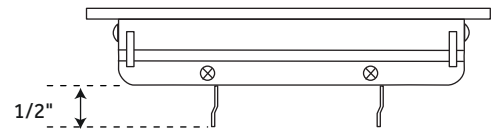

Duct Size	Overall Size
Reference A	Reference B
10"	11-5/8"
12"	13-1/2"

FEATURES

- Design: Modern
- Material: Brass
- Installation Type: Floor
- Louvers: Yes
- Louver Control Extension From Register:
5/8"
- Mounting Hardware Included: No