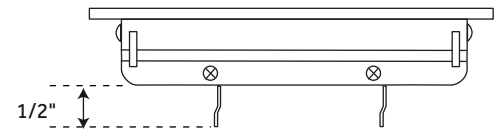

REVISED 03/24/2020

MODERN STYLE REGISTER

STANDARD RECTANGLE SOLID BRASS FLOOR REGISTER

SKU: 914345

Duct Size	Overall Size
Reference A	Reference B
12"	13-5/8"
14"	15-3/4"

FEATURES

- Design: Modern
- Material: Brass
- Installation Type: Floor
- Louvers: Yes
- Louver Control Extension From Register:
5/8"
- Mounting Hardware Included: No

Duct Size	Overall Size
Reference A	Reference B
10"	11-5/8"
12"	13-1/2"

FEATURES

- Design: Modern
- Material: Brass
- Installation Type: Floor
- Louvers: Yes
- Louver Control Extension From Register:
5/8"
- Mounting Hardware Included: No