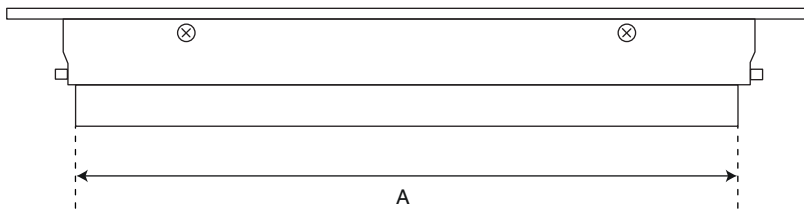

REVISED 03/24/2020

MODERN STYLE REGISTER

STANDARD RECTANGLE SOLID BRASS FLOOR REGISTER

SKU: 914345

Duct Size	Overall Size
Reference A	Reference B
12"	13-5/8"
14"	15-3/4"

FEATURES

- Design: Modern
- Material: Brass
- Installation Type: Floor
- Louvers: Yes
- Louver Control Extension From Register:
5/8"
- Mounting Hardware Included: No

Duct Size	Overall Size
Reference A	Reference B
10"	11-5/8"
12"	13-1/2"

FEATURES

- Design: Modern
- Material: Brass
- Installation Type: Floor
- Louvers: Yes
- Louver Control Extension From Register:
5/8"
- Mounting Hardware Included: No