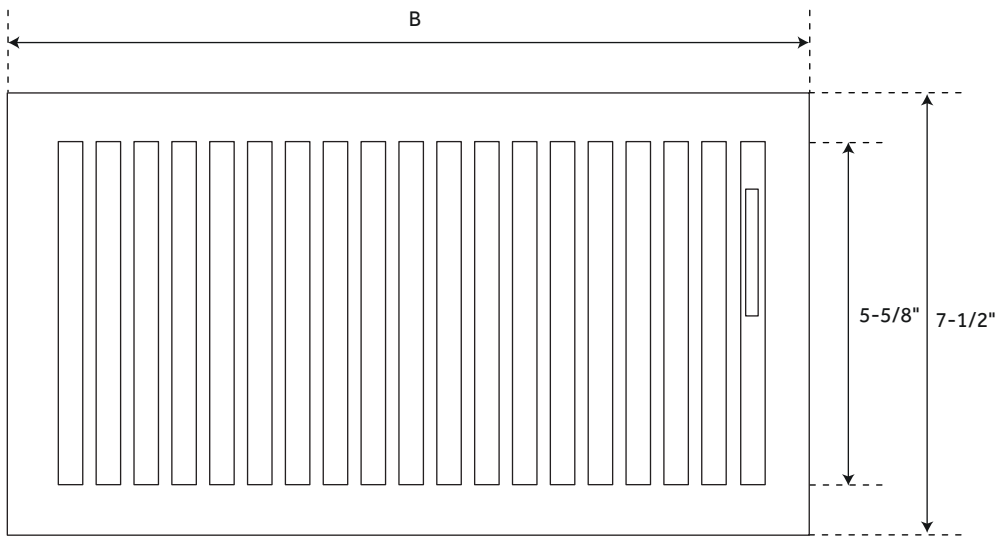

REVISED 03/24/2020

MODERN STYLE REGISTER

STANDARD RECTANGLE SOLID BRASS FLOOR REGISTER

SKU: 914345

Duct Size	Overall Size
Reference A	Reference B
12"	13-5/8"
14"	15-3/4"

FEATURES

- Design: Modern
- Material: Brass
- Installation Type: Floor
- Louvers: Yes
- Louver Control Extension From Register:
5/8"
- Mounting Hardware Included: No

Duct Size	Overall Size
Reference A	Reference B
10"	11-5/8"
12"	13-1/2"

FEATURES

- Design: Modern
- Material: Brass
- Installation Type: Floor
- Louvers: Yes
- Louver Control Extension From Register:
5/8"
- Mounting Hardware Included: No