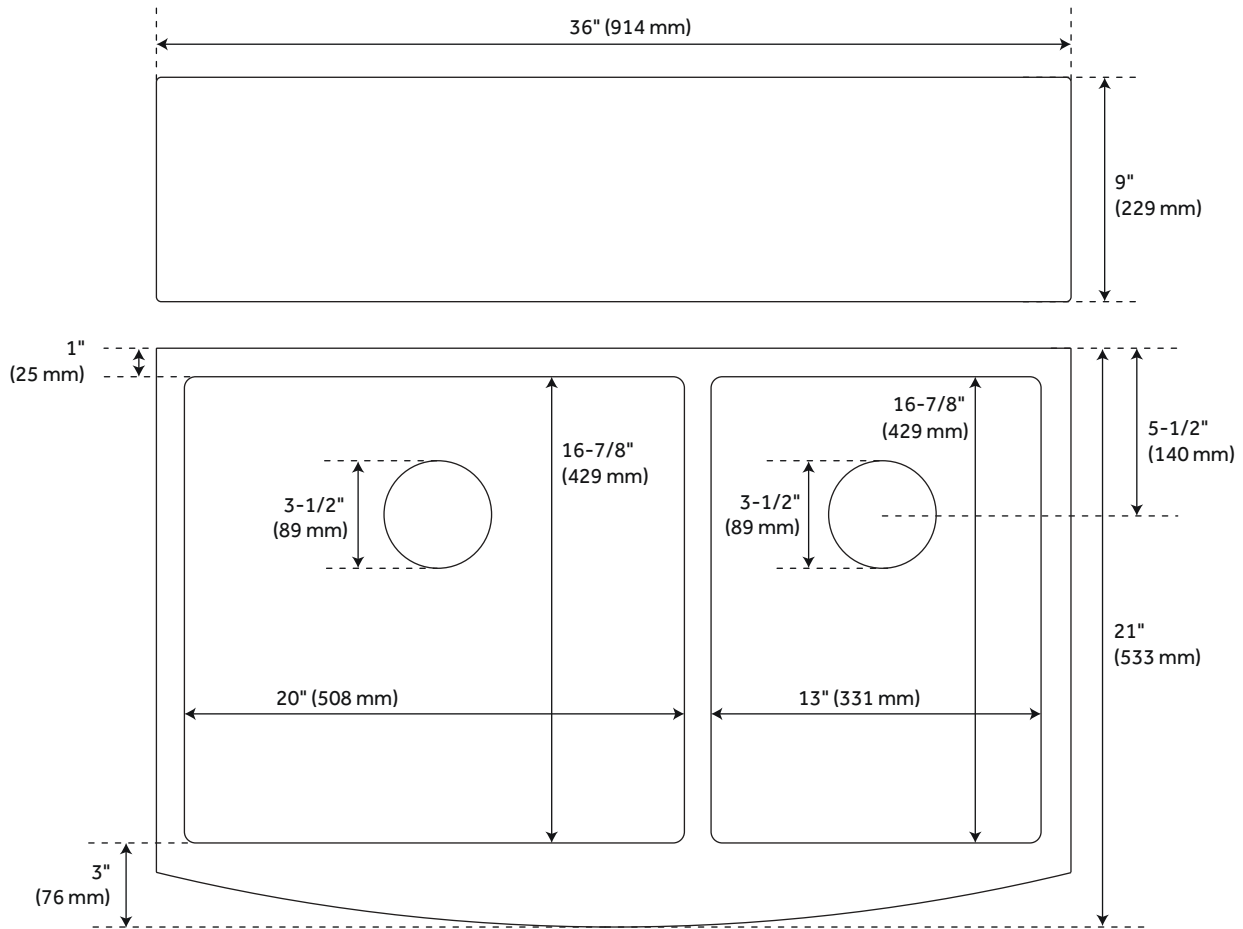

ATLAS

36" ATLAS 60/40 OFFSET DOUBLE-BOWL STAINLESS STEEL FARMHOUSE SINK - CURVED APRON - PEWTER

SKU: 944667

FEATURES

- Sound insulation coating/pads on sides and bottom.
- Rear drain location.
- Material: Stainless Steel
- Basin Split: 60/40
- Apron Design: Curved
- Faucet Centers: No Faucet Hole
- Number Of Basins: 2
- Product Color: Pewter
- Metal Gauge/thickness: 16 Gauge
- Faucet Included: No
- Drain Included: Optional
- Sink Installation: Farmhouse

CONTENTS

- SINK PAGE 2
- GRID PAGE 3

REVISED 04/21/2021

ATLAS

36" ATLAS 60/40 OFFSET DOUBLE-BOWL STAINLESS STEEL FARMHOUSE SINK - CURVED APRON - PEWTER

SKU: 944667

FEATURES

- Length: 36"
- Width: 21"
- Height: 9"
- Large Bowl Length: 20"
- Large Bowl Width: 16-7/8"
- Small Bowl Length: 13"
- Small Bowl Width: 16-7/8"
- Water Depth To Rim: 8-5/8"
- Apron Front Rim Thickness: 3"
- Side And Back Rim Thickness: 1"
- Fits Drain Hole Size: 3-1/2"

PRODUCT IMAGE

All dimensions and specifications are nominal and may vary. Use actual products for accuracy in critical situations.

ATLAS

DOUBLE BOWL SINK GRIDS

SKU: 951154

FEATURES

- Large Grid Length: 19-5/8"
- Large Grid Width: 16-9/16"
- Small Grid Length: 12-5/8"
- Small Grid Width: 16-9/16"
- Height: 1"
- Fits Drain Hole Size: 3-1/2"