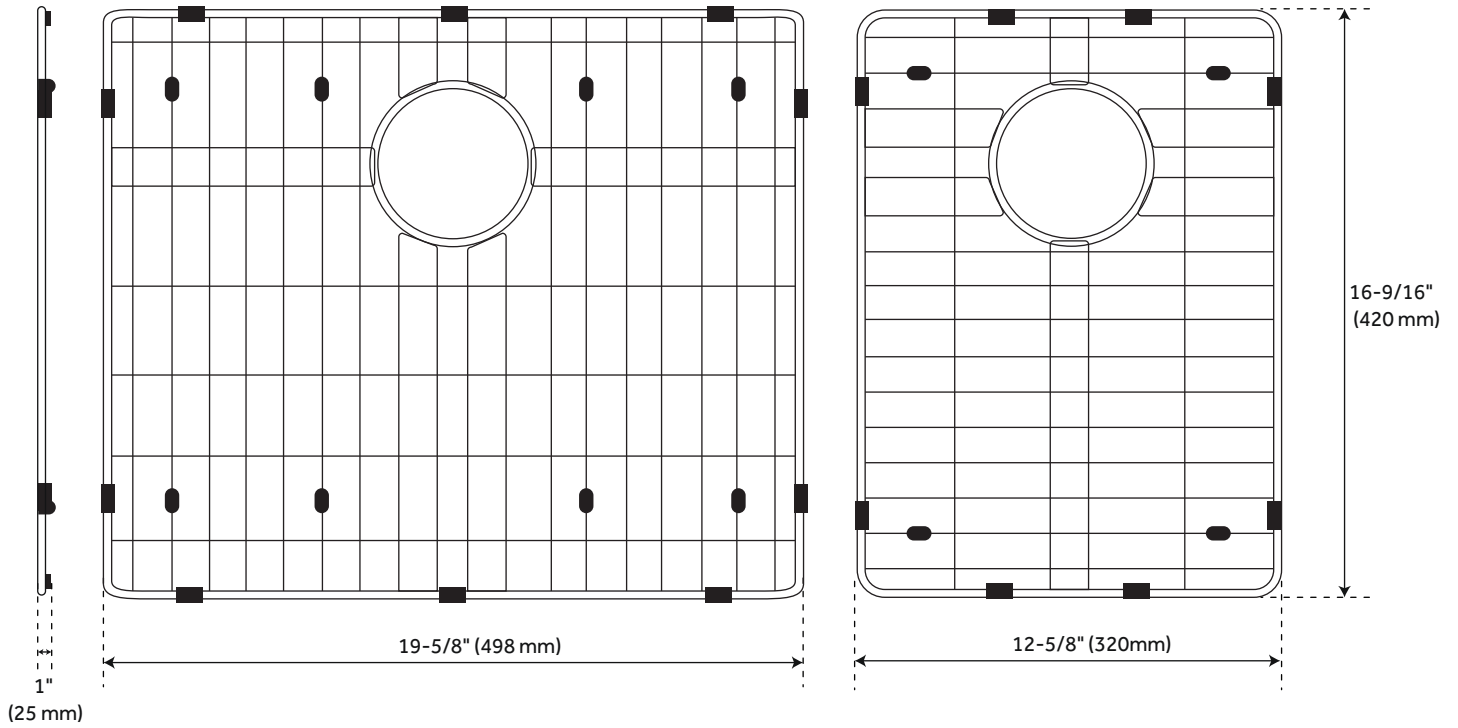

CONTENTS

- SINK PAGE 2
- GRID PAGE 3

REVISED 04/21/2021

ATLAS

36" ATLAS 60/40 OFFSET DOUBLE-BOWL STAINLESS STEEL FARMHOUSE SINK - CURVED APRON - PEWTER

SKU: 944667

FEATURES

- Length: 36"
- Width: 21"
- Height: 9"
- Large Bowl Length: 20"
- Large Bowl Width: 16-7/8"
- Small Bowl Length: 13"
- Small Bowl Width: 16-7/8"
- Water Depth To Rim: 8-5/8"
- Apron Front Rim Thickness: 3"
- Side And Back Rim Thickness: 1"
- Fits Drain Hole Size: 3-1/2"

PRODUCT IMAGE

All dimensions and specifications are nominal and may vary. Use actual products for accuracy in critical situations.

ATLAS

DOUBLE BOWL SINK GRIDS

SKU: 951154

FEATURES

- Large Grid Length: 19-5/8"
- Large Grid Width: 16-9/16"
- Small Grid Length: 12-5/8"
- Small Grid Width: 16-9/16"
- Height: 1"
- Fits Drain Hole Size: 3-1/2"