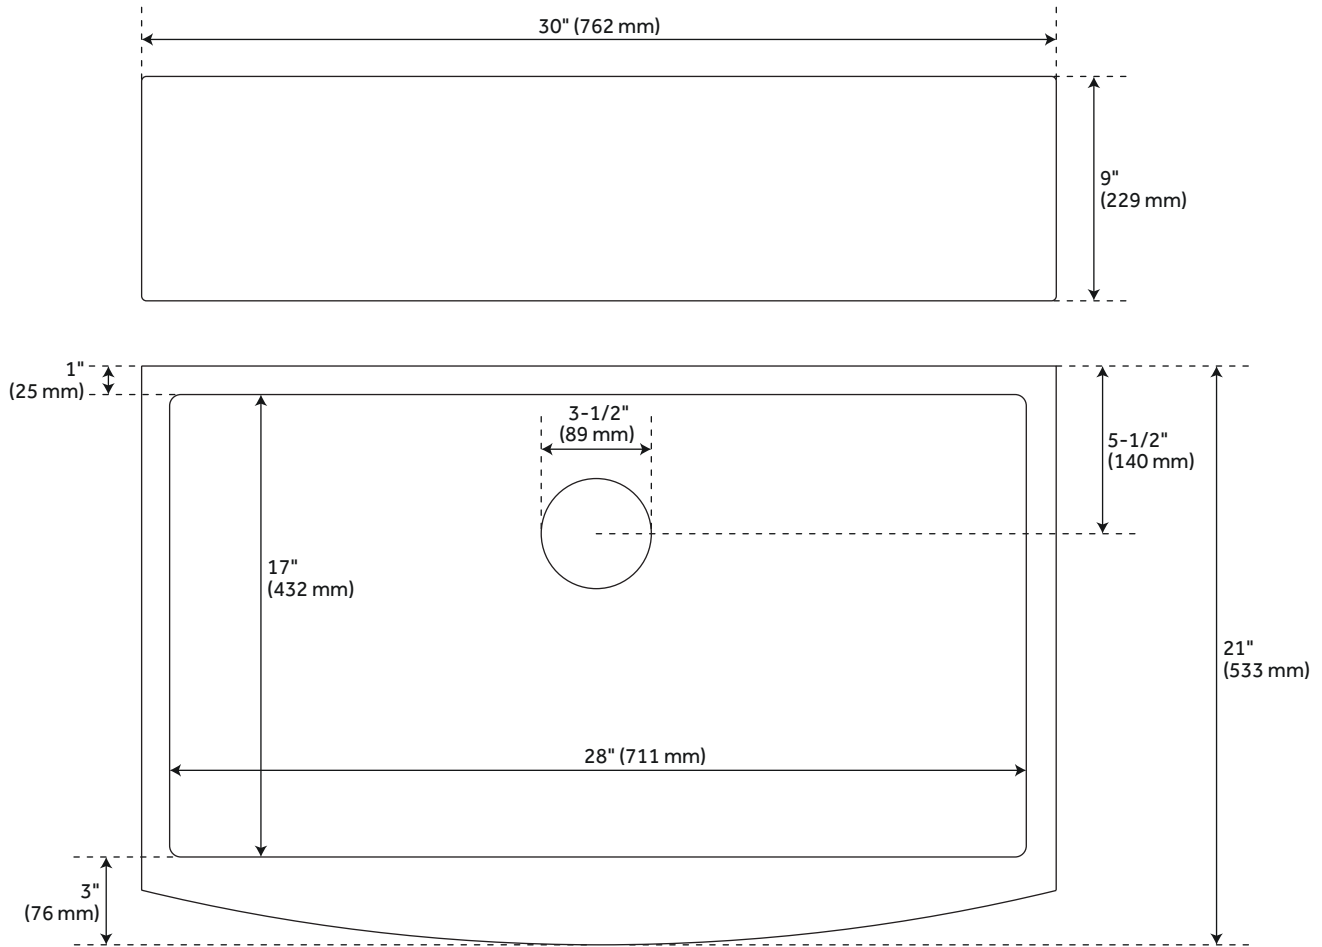

CONTENTS

FARMHOUSE SINK PAGE 2
SINK GRID PAGE 3

REVISED 03/15/2020

30" ATLAS

STAINLESS STEEL FARMHOUSE SINK - CURVED APRON - PEWTER

SKU: 944647

FEATURES

- Length: 30"
- Width: 21"
- Height: 9"
- Basin Length: 28"
- Basin Width: 17"
- Water Depth to Rim: 8-5/8"
- Apron Front Rim Thickness: 3"
- Side and Back Rim Thickness: 1"
- Drain Size: 3-1/2"

CODES/STANDARDS

- cUPC
- ASME A112.19.3/CSA B45.4
- Massachusetts Accepted

PRODUCT IMAGE

ATLAS

SINGLE BOWL SINK GRID

SKU: 951147

FEATURES

- Length: 27-9/16"
- Width: 16-9/16"
- Height: 1"
- Fits Drain Size: 3-1/2"