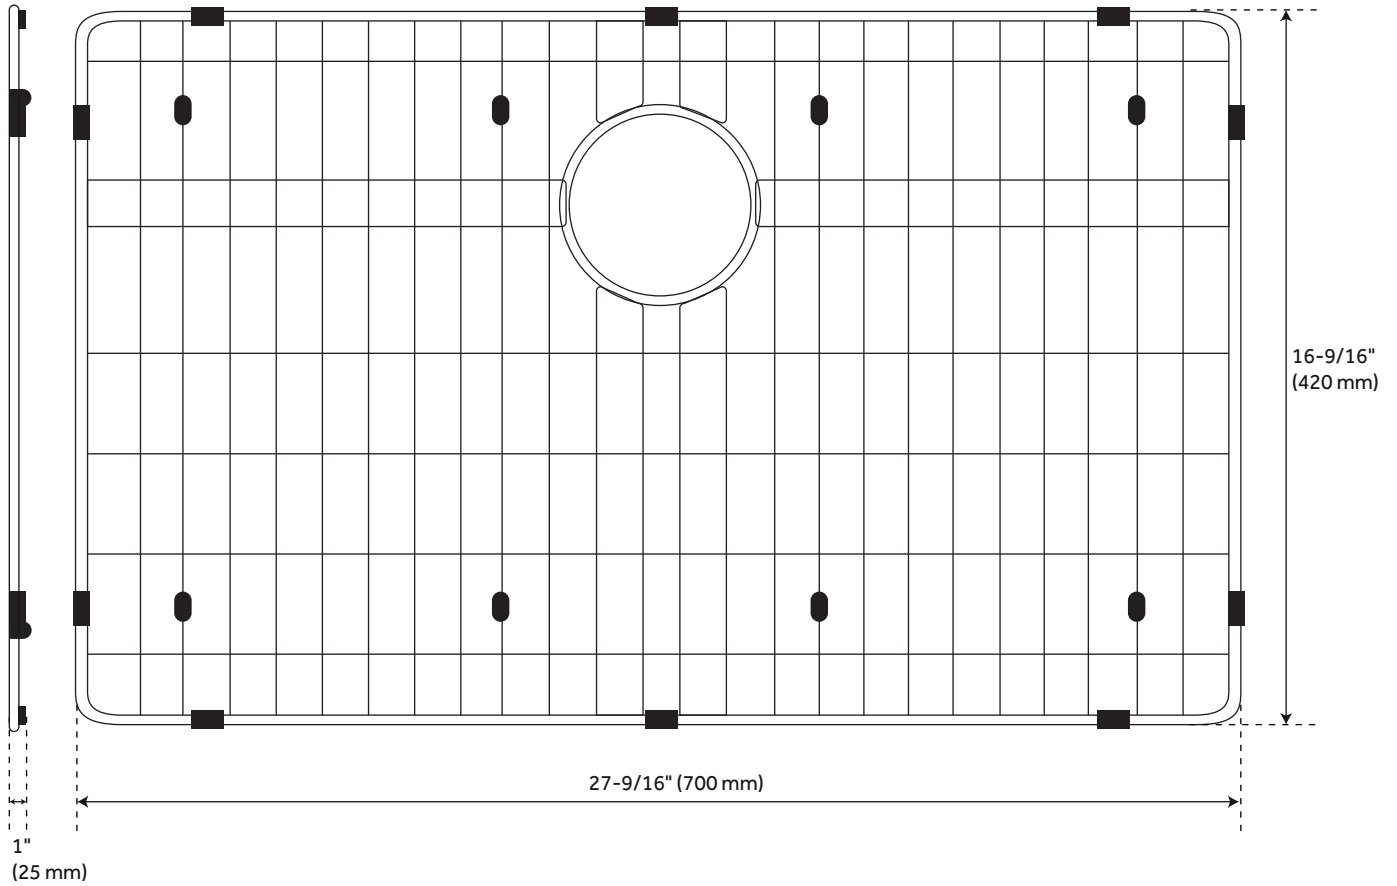

CONTENTS

FARMHOUSE SINK PAGE 2
SINK GRID PAGE 3

REVISED 03/15/2020

30" ATLAS

STAINLESS STEEL FARMHOUSE SINK - CURVED APRON - PEWTER

SKU: 944647

FEATURES

- Length: 30"
- Width: 21"
- Height: 9"
- Basin Length: 28"
- Basin Width: 17"
- Water Depth to Rim: 8-5/8"
- Apron Front Rim Thickness: 3"
- Side and Back Rim Thickness: 1"
- Drain Size: 3-1/2"

CODES/STANDARDS

- cUPC
- ASME A112.19.3/CSA B45.4
- Massachusetts Accepted

PRODUCT IMAGE

ATLAS

SINGLE BOWL SINK GRID

SKU: 951147

FEATURES

- Length: 27-9/16"
- Width: 16-9/16"
- Height: 1"
- Fits Drain Size: 3-1/2"