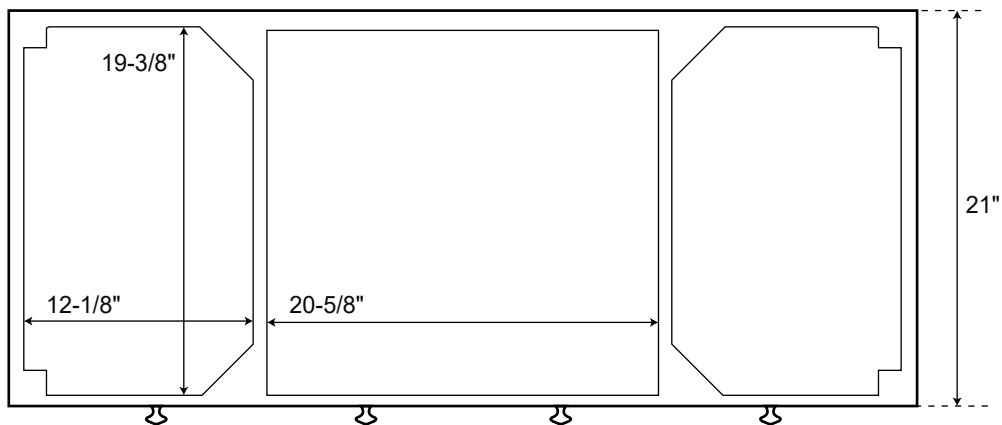

## 48" Thorton Vanity Cabinet

Overall Dimensions	48" W x 21" D (front to back) x 34-1/4" H
Suggested Rough-In	21"

All measurements are approximate.

Overhead  
Interior

Front