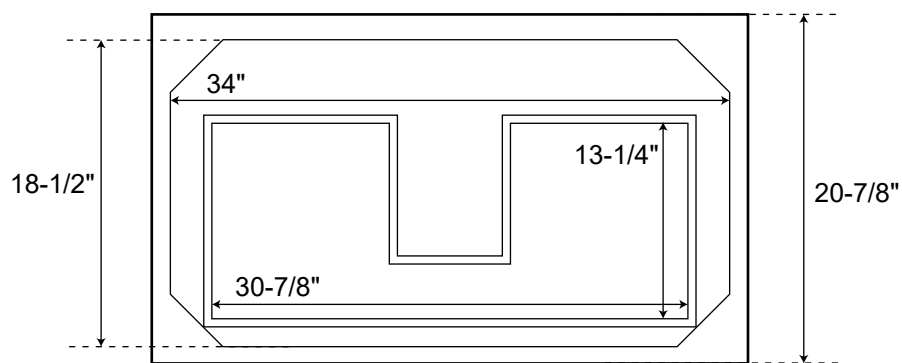

## SPECIFICATIONS

Overall Dimensions	36" W x 20-7/8" D (front to back) x 34-1/4" H
Suggested Rough-In	21"

*All measurements are approximate.*

# 36" Robertson

Vanity Cabinet

Overhead Interior

Front