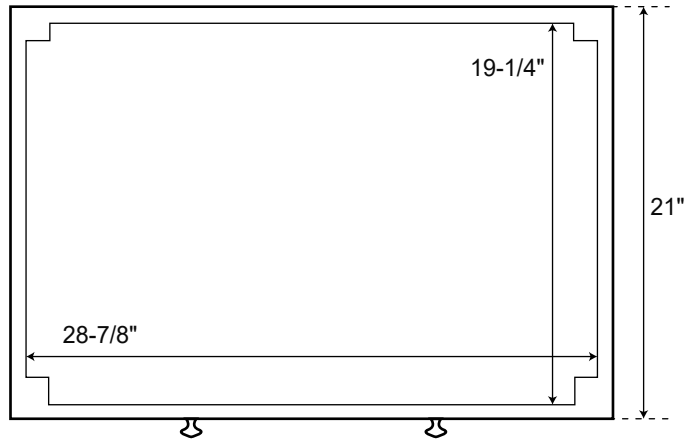

SPECIFICATIONS

30" Thorton Vanity Cabinet

Overall Dimensions	30-5/8" W x 21" D (front to back) x 34-1/4" H
Suggested Rough-In	21"

All measurements are approximate.

Overhead
Interior

Front