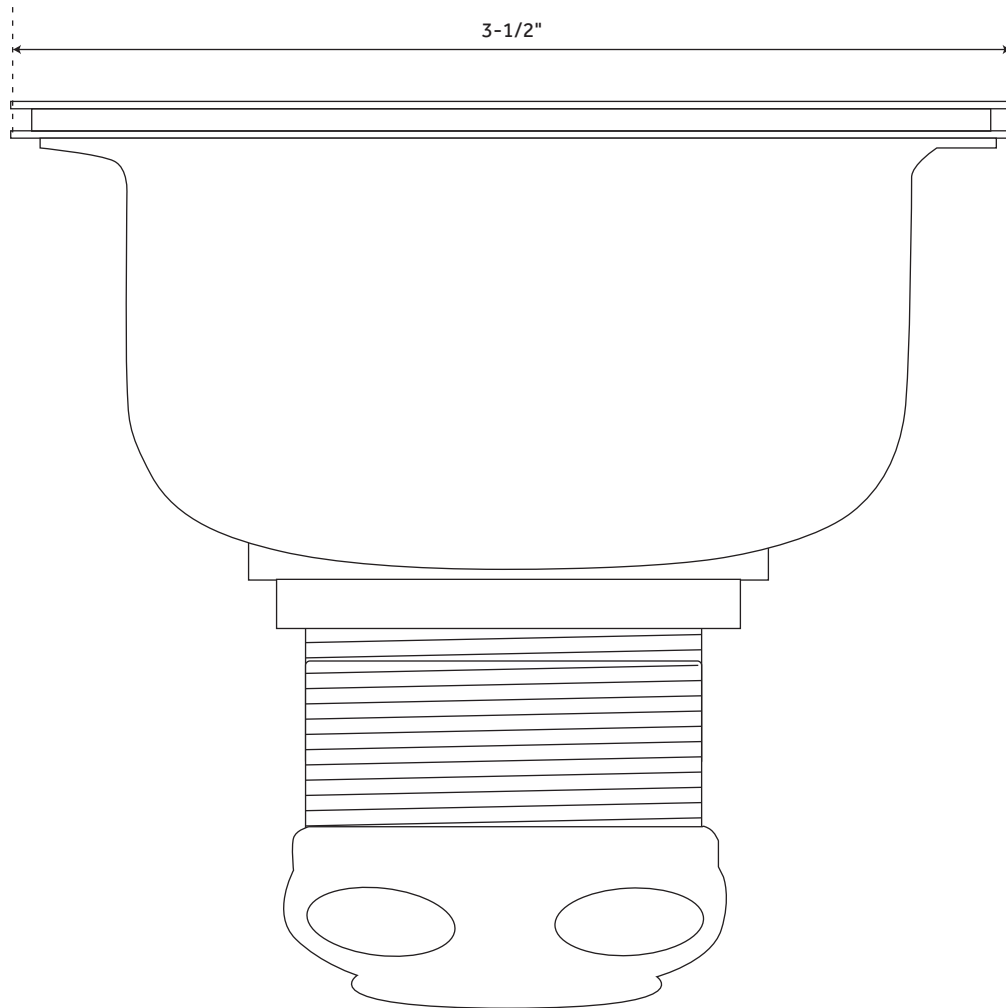

## STRAINER BASKET WITH LIFT STOPPER

SKU: 929386

### FEATURES

- Material: Stainless Steel
- Drain Size: 3-1/2"
- Maximum Sink Thickness: 1"
- Fits standard kitchen sinks up to 1" thick
- Fits 3-1/2" drain openings