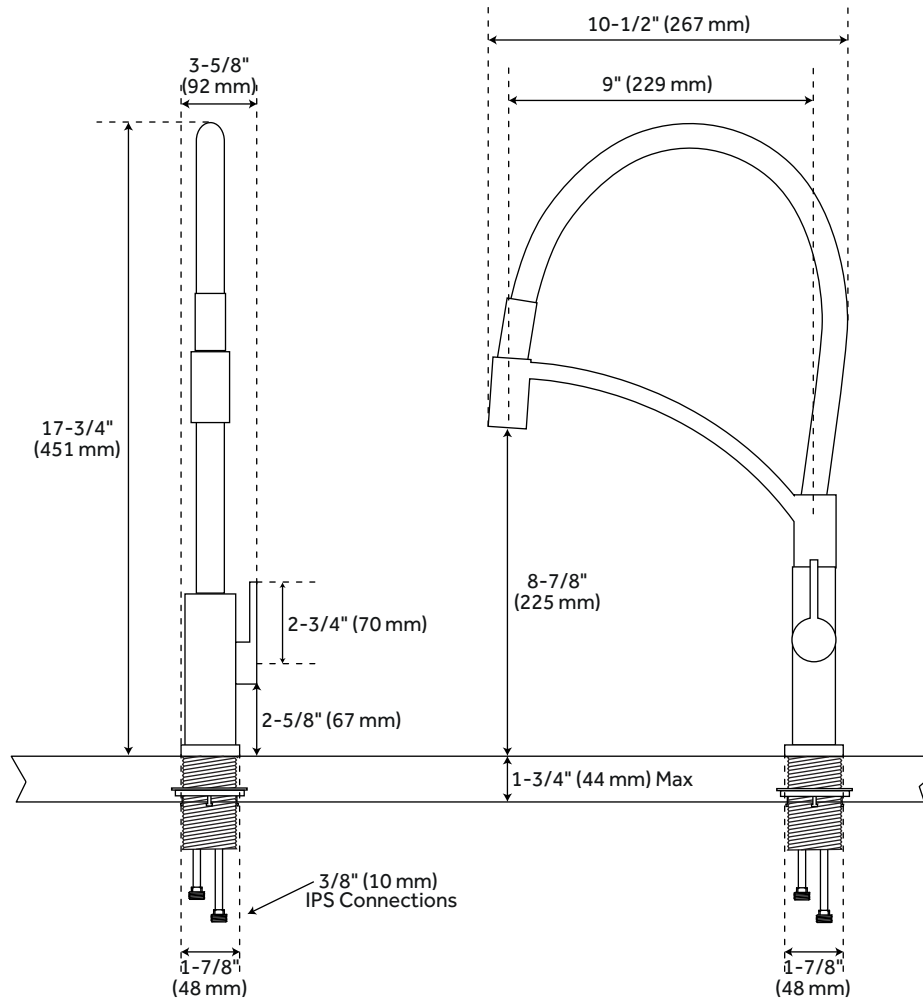

SPINOZA

SINGLE-HOLE KITCHEN FAUCET

SKU: 934418

FEATURES

Installation Type: Single-Hole
Faucet Holes: 1
Max. Countertop Thickness: 1-3/4"
Faucet Centers: Single-Hole
Handle Type: Lever
Faucet Material: Brass
Length: 3-5/8"
Width: 10-1/2"
Height: 17-3/4"
Height To Spout: 8-7/8"
Spout Reach: 9"
Swivel Spout: Yes
Base Plate Length: 1-7/8"
Base Plate Width: 1-7/8"
Handle Length: 2-3/4"
Height to Bottom of Handle: 2-5/8"
Ceramic Disc Cartridges: Yes
Hot and Cold Indicators: Yes
IPS: 3/8"
Drain Included: No

CODES/STANDARDS

cUPC
NSF/ANSI 61
ASME A112.18.1/CSA B125.1
NSF/ANSI 372

SIGNATURE HARDWARE LIFETIME WARRANTY

See website for warranty information

All product dimensions are nominal.

REVISED 04/02/2019