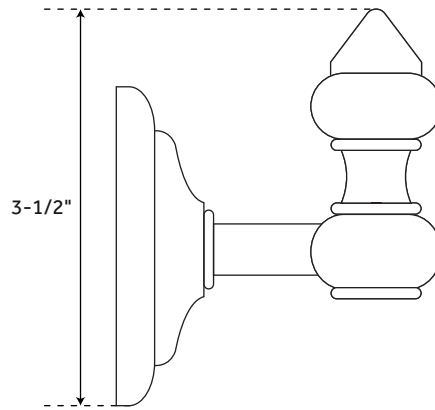

24" ADELAIDE

TOWEL BAR

SKU: 930348

FEATURES

Length: 28"
Height: 2-3/4"
Depth: 2-3/4"
Centers: 23-3/4"

SIGNATURE HARDWARE LIFETIME WARRANTY

See website for warranty information

All measurements are approximate. Measurements may vary +/- 1/2".

ADELAIDE

WALL-MOUNT TOILET BRUSH HOLDER

SKU: 930348

FEATURES

Length: 6-3/4"
Width: 6-3/4"
Height: 14-1/2"

SIGNATURE HARDWARE LIFETIME WARRANTY

See website for warranty information

All measurements are approximate. Measurements may vary +/- 1/2".

PAGE 4

ADELAIDE

ROBE HOOK

SKU: 930348

FEATURES

Length: 2-3/4"
Height: 3-1/2"
Depth: 2-3/4"

SIGNATURE HARDWARE LIFETIME WARRANTY

See website for warranty information

All measurements are approximate. Measurements may vary +/- 1/2".

PAGE 5

ADELAIDE

TOWEL RING

SKU: 930348

FEATURES

Length: 7-3/4"
Width: 9-1/2"
Extension From Wall: 2-3/4"

SIGNATURE HARDWARE LIFETIME WARRANTY