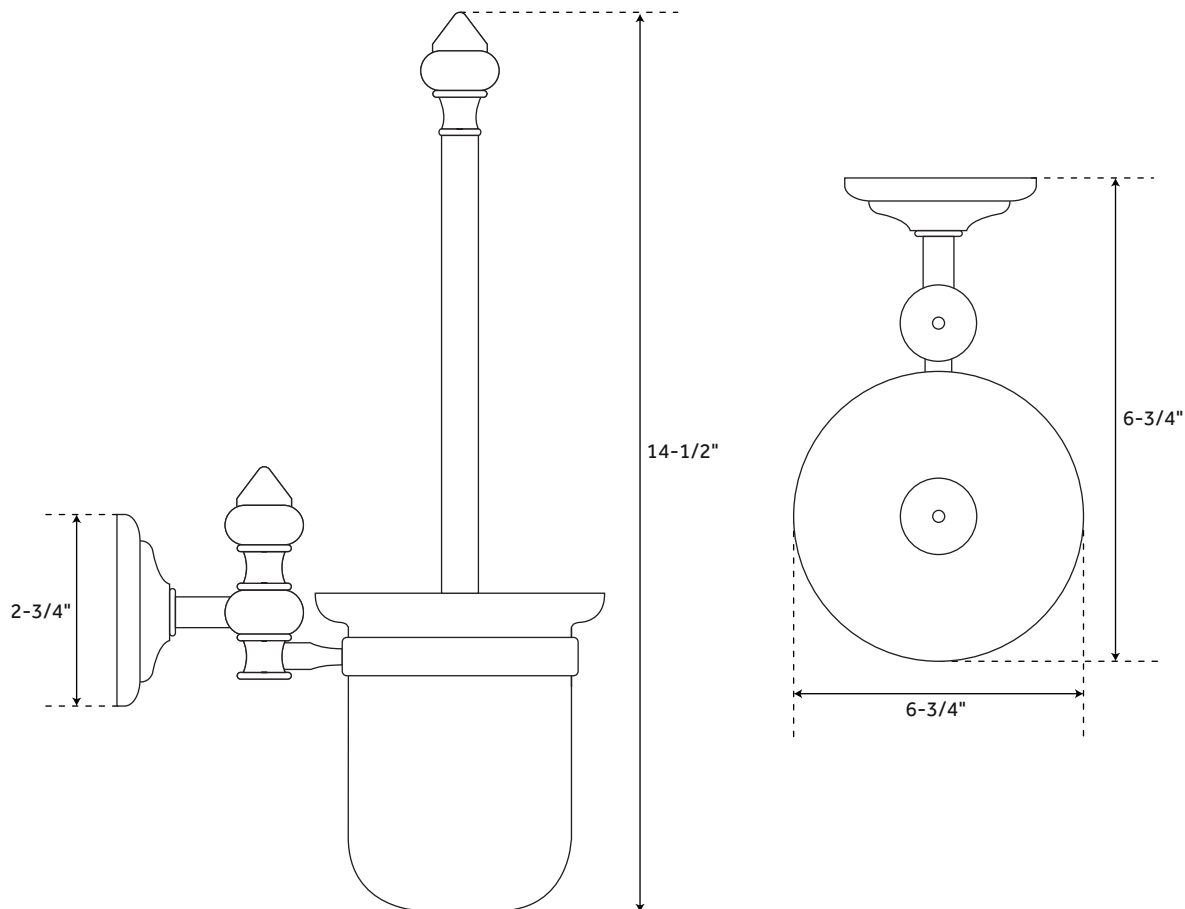

ADELAIDE

5-PIECE COLLECTION BATHROOM ACCESSORY SET

SKU: 930348

FEATURES

Installation Type: Wall Mount
Design: Modern
Material: Brass
Base Plate Length: 2-3/4"
Base Plate Height: 2-3/4"
Assembly Required: No

24" ADELAIDE

TOWEL BAR

SKU: 930348

FEATURES

Length: 28"
Height: 2-3/4"
Depth: 2-3/4"
Centers: 23-3/4"

SIGNATURE HARDWARE LIFETIME WARRANTY

See website for warranty information

All measurements are approximate. Measurements may vary +/- 1/2".

ADELAIDE

WALL-MOUNT TOILET BRUSH HOLDER

SKU: 930348

FEATURES

Length: 6-3/4"
Width: 6-3/4"
Height: 14-1/2"

SIGNATURE HARDWARE LIFETIME WARRANTY

See website for warranty information

All measurements are approximate. Measurements may vary +/- 1/2".

PAGE 4

ADELAIDE

ROBE HOOK

SKU: 930348

FEATURES

Length: 2-3/4"
Height: 3-1/2"
Depth: 2-3/4"

SIGNATURE HARDWARE LIFETIME WARRANTY

See website for warranty information