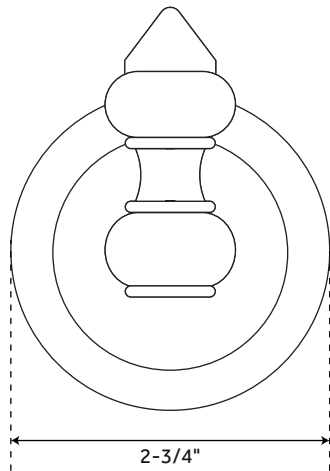

24" ADELAIDE

TOWEL BAR

SKU: 930348

FEATURES

Length: 28"
Height: 2-3/4"
Depth: 2-3/4"
Centers: 23-3/4"

SIGNATURE HARDWARE LIFETIME WARRANTY

See website for warranty information

All measurements are approximate. Measurements may vary +/- 1/2".

ADELAIDE

WALL-MOUNT TOILET BRUSH HOLDER

SKU: 930348

FEATURES

Length: 6-3/4"
Width: 6-3/4"
Height: 14-1/2"

SIGNATURE HARDWARE LIFETIME WARRANTY

See website for warranty information

All measurements are approximate. Measurements may vary +/- 1/2".

PAGE 4

ADELAIDE

ROBE HOOK

SKU: 930348

FEATURES

Length: 2-3/4"
Height: 3-1/2"
Depth: 2-3/4"

SIGNATURE HARDWARE LIFETIME WARRANTY

See website for warranty information

All measurements are approximate. Measurements may vary +/- 1/2".

PAGE 5

ADELAIDE

TOWEL RING

SKU: 930348

FEATURES

Length: 7-3/4"
Width: 9-1/2"
Extension From Wall: 2-3/4"

SIGNATURE HARDWARE LIFETIME WARRANTY