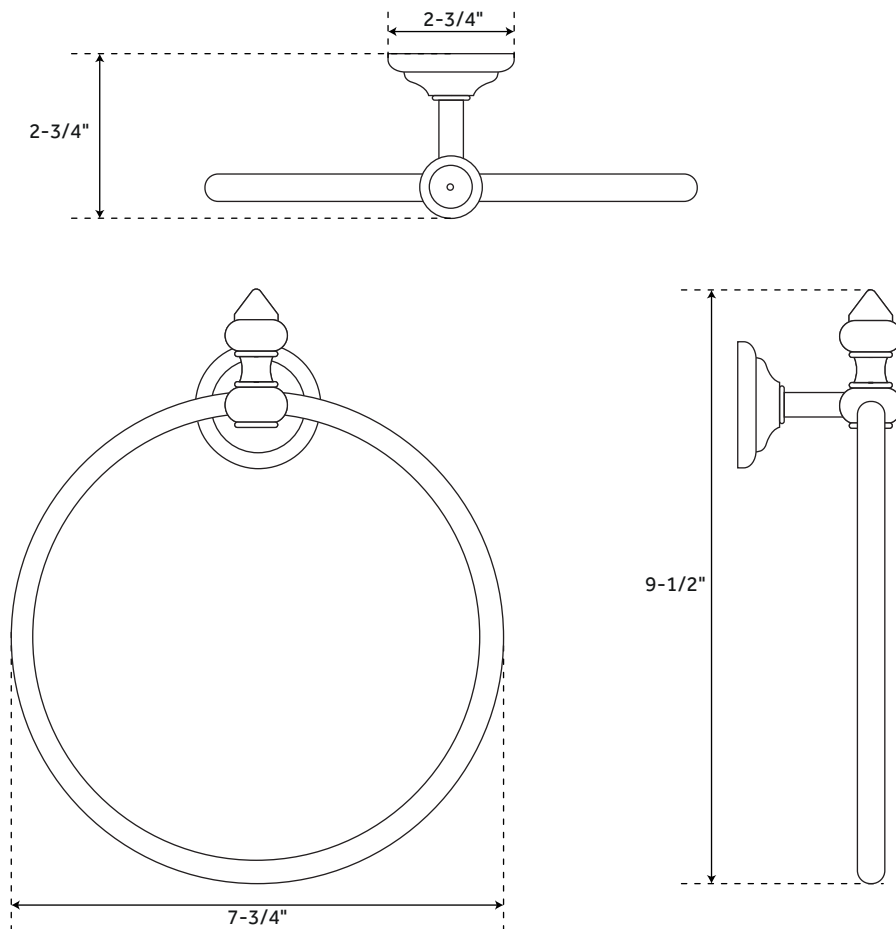

ADELAIDE

5-PIECE COLLECTION BATHROOM ACCESSORY SET

SKU: 930348

FEATURES

Installation Type: Wall Mount
Design: Modern
Material: Brass
Base Plate Length: 2-3/4"
Base Plate Height: 2-3/4"
Assembly Required: No

ADELAIDE

WALL-MOUNT TOILET BRUSH HOLDER

SKU: 930348

FEATURES

Length: 6-3/4"
Width: 6-3/4"
Height: 14-1/2"

SIGNATURE HARDWARE LIFETIME WARRANTY

See website for warranty information

All measurements are approximate. Measurements may vary +/- 1/2".

PAGE 4

ADELAIDE

ROBE HOOK

SKU: 930348

FEATURES

Length: 2-3/4"
Height: 3-1/2"
Depth: 2-3/4"

SIGNATURE HARDWARE LIFETIME WARRANTY

See website for warranty information

All measurements are approximate. Measurements may vary +/- 1/2".

PAGE 5

ADELAIDE

TOWEL RING

SKU: 930348

FEATURES

Length: 7-3/4"
Width: 9-1/2"
Extension From Wall: 2-3/4"

SIGNATURE HARDWARE LIFETIME WARRANTY