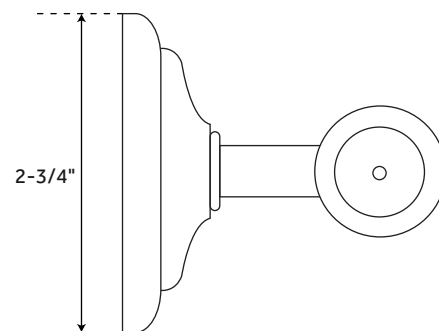

ADELAIDE

5-PIECE COLLECTION BATHROOM ACCESSORY SET

SKU: 930348

FEATURES

Installation Type: Wall Mount
Design: Modern
Material: Brass
Base Plate Length: 2-3/4"
Base Plate Height: 2-3/4"
Assembly Required: No

24" ADELAIDE

TOWEL BAR

SKU: 930348

FEATURES

Length: 28"
Height: 2-3/4"
Depth: 2-3/4"
Centers: 23-3/4"

SIGNATURE HARDWARE LIFETIME WARRANTY

See website for warranty information

All measurements are approximate. Measurements may vary +/- 1/2".

PAGE 2

ADELAIDE

TOILET PAPER HOLDER

SKU: 930348

FEATURES

Length: 7-7/8"

Width: 2-3/4"

Height: 2-3/4"

ADELAIDE

WALL-MOUNT TOILET BRUSH HOLDER

SKU: 930348

FEATURES

Length: 6-3/4"
Width: 6-3/4"
Height: 14-1/2"

SIGNATURE HARDWARE LIFETIME WARRANTY

See website for warranty information

All measurements are approximate. Measurements may vary +/- 1/2".