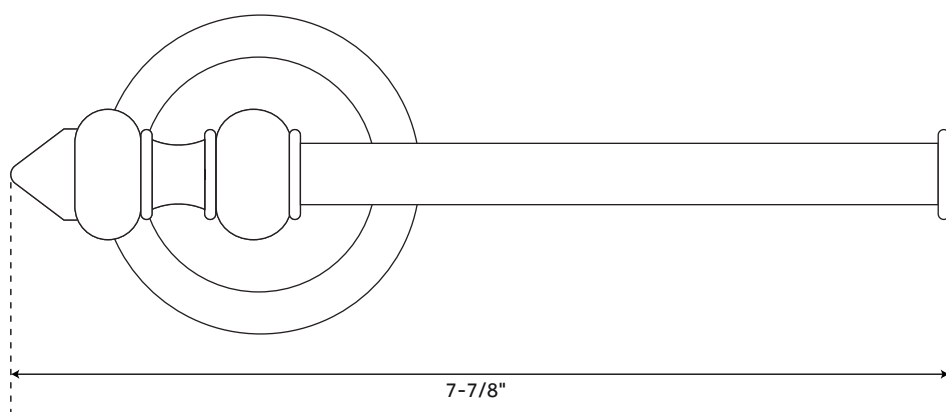

ADELAIDE

TOILET PAPER HOLDER

SKU: 930348

FEATURES

Length: 7-7/8"

Width: 2-3/4"

Height: 2-3/4"

Mounting Hardware Included: Yes

Mounting Hardware Concealed: Yes