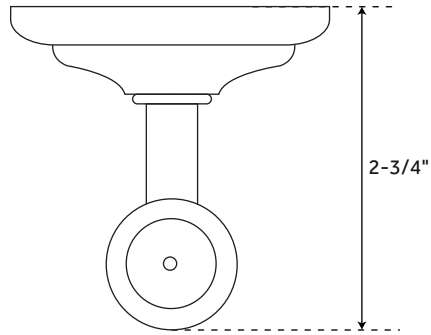

24" ADELAIDE

TOWEL BAR

SKU: 930348

FEATURES

Length: 28"
Height: 2-3/4"
Depth: 2-3/4"
Centers: 23-3/4"

SIGNATURE HARDWARE LIFETIME WARRANTY

See website for warranty information

All measurements are approximate. Measurements may vary +/- 1/2".

ADELAIDE

WALL-MOUNT TOILET BRUSH HOLDER

SKU: 930348

FEATURES

Length: 6-3/4"
Width: 6-3/4"
Height: 14-1/2"

SIGNATURE HARDWARE LIFETIME WARRANTY

See website for warranty information

All measurements are approximate. Measurements may vary +/- 1/2".

PAGE 4

ADELAIDE

ROBE HOOK

SKU: 930348

FEATURES

Length: 2-3/4"
Height: 3-1/2"
Depth: 2-3/4"

SIGNATURE HARDWARE LIFETIME WARRANTY

See website for warranty information

All measurements are approximate. Measurements may vary +/- 1/2".

PAGE 5

ADELAIDE

TOWEL RING

SKU: 930348

FEATURES

Length: 7-3/4"
Width: 9-1/2"
Extension From Wall: 2-3/4"

SIGNATURE HARDWARE LIFETIME WARRANTY