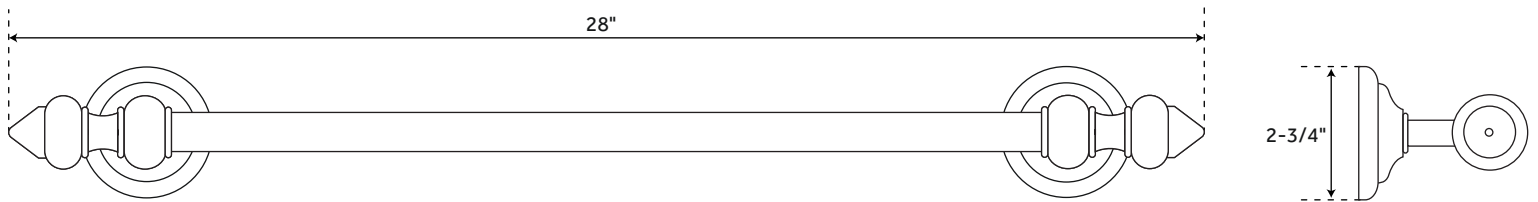

ADELAIDE

5-PIECE COLLECTION BATHROOM ACCESSORY SET

SKU: 930348

FEATURES

Installation Type: Wall Mount
Design: Modern
Material: Brass
Base Plate Length: 2-3/4"
Base Plate Height: 2-3/4"
Assembly Required: No

SIGNATURE HARDWARE Lifetime Warranty

See website for detailed warranty information.

CONTENTS

24" TOWEL BAR	PAGE 2
TOILET PAPER HOLDER	PAGE 3
TOILET BRUSH HOLDER	PAGE 4
ROBE HOOK	PAGE 5
TOWEL RING	PAGE 6

REVISED 08/12/2019

24" ADELAIDE

TOWEL BAR

SKU: 930348

FEATURES

Length: 28"
Height: 2-3/4"
Depth: 2-3/4"
Centers: 23-3/4"

SIGNATURE HARDWARE LIFETIME WARRANTY

See website for warranty information

All measurements are approximate. Measurements may vary +/- 1/2".

ADELAIDE

WALL-MOUNT TOILET BRUSH HOLDER

SKU: 930348

FEATURES

Length: 6-3/4"
Width: 6-3/4"
Height: 14-1/2"

SIGNATURE HARDWARE LIFETIME WARRANTY

See website for warranty information

All measurements are approximate. Measurements may vary +/- 1/2".