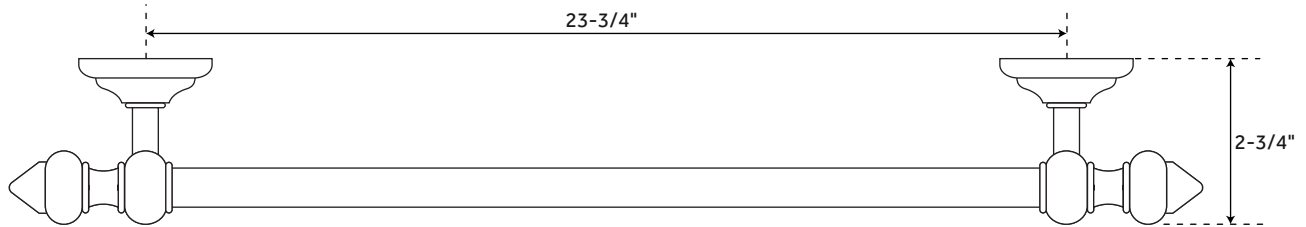

ADELAIDE

5-PIECE COLLECTION BATHROOM ACCESSORY SET

SKU: 930348

FEATURES

Installation Type: Wall Mount
Design: Modern
Material: Brass
Base Plate Length: 2-3/4"
Base Plate Height: 2-3/4"
Assembly Required: No

SIGNATURE HARDWARE Lifetime Warranty

See website for detailed warranty information.

CONTENTS

24" TOWEL BAR	PAGE 2
TOILET PAPER HOLDER	PAGE 3
TOILET BRUSH HOLDER	PAGE 4
ROBE HOOK	PAGE 5
TOWEL RING	PAGE 6

REVISED 08/12/2019

24" ADELAIDE

TOWEL BAR

SKU: 930348

FEATURES

Length: 28"
Height: 2-3/4"
Depth: 2-3/4"
Centers: 23-3/4"

SIGNATURE HARDWARE LIFETIME WARRANTY

See website for warranty information

All measurements are approximate. Measurements may vary +/- 1/2".

ADELAIDE

WALL-MOUNT TOILET BRUSH HOLDER

SKU: 930348

FEATURES

Length: 6-3/4"
Width: 6-3/4"
Height: 14-1/2"

SIGNATURE HARDWARE LIFETIME WARRANTY

See website for warranty information

All measurements are approximate. Measurements may vary +/- 1/2".