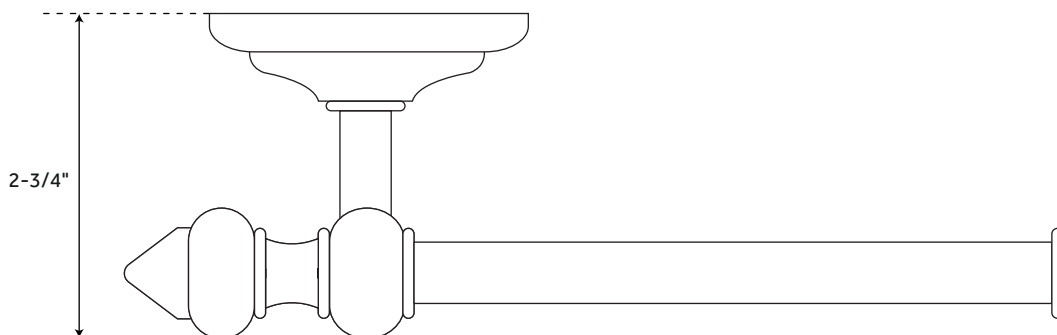

ADELAIDE

5-PIECE COLLECTION BATHROOM ACCESSORY SET

SKU: 930348

FEATURES

Installation Type: Wall Mount
Design: Modern
Material: Brass
Base Plate Length: 2-3/4"
Base Plate Height: 2-3/4"
Assembly Required: No

24" ADELAIDE

TOWEL BAR

SKU: 930348

FEATURES

Length: 28"
Height: 2-3/4"
Depth: 2-3/4"
Centers: 23-3/4"

SIGNATURE HARDWARE LIFETIME WARRANTY

See website for warranty information

All measurements are approximate. Measurements may vary +/- 1/2".

PAGE 2

ADELAIDE

TOILET PAPER HOLDER

SKU: 930348

FEATURES

Length: 7-7/8"

Width: 2-3/4"

Height: 2-3/4"

ADELAIDE

WALL-MOUNT TOILET BRUSH HOLDER

SKU: 930348

FEATURES

Length: 6-3/4"
Width: 6-3/4"
Height: 14-1/2"

SIGNATURE HARDWARE LIFETIME WARRANTY

See website for warranty information

All measurements are approximate. Measurements may vary +/- 1/2".