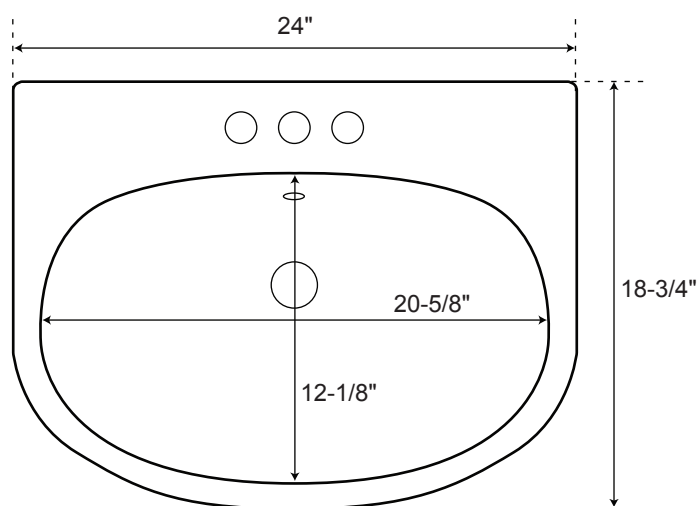

SPECIFICATIONS

Overall Dimensions	24" L x 18-3/4" W (front to back) x 6-7/8" H
Basin Dimensions	20-5/8" L x 12-1/8" W (front to back)
Water Depth	3-1/2" to Overflow
Drain Hole	1-1/2" Diameter
Faucet Deck	3-1/2" W (front to back)
Faucet Configurations	4" Centerset

Bovina

Wall-Mount Sink

All measurements are approximate.

Top

Front