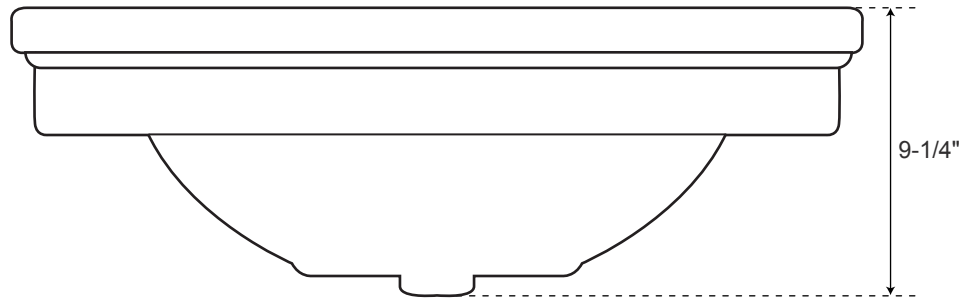

SPECIFICATIONS

Overall Dimensions	30-1/2" L x 21-3/8" W (front to back) x 9-1/4" H
Basin Dimensions	18" L x 12" W (front to back)
Water Depth	5-1/2" to Overflow
Drain Hole	1-1/2" Diameter
Faucet Configurations	8" Widespread

All measurements are approximate.

Mason

Console Sink with Brass Stand
(Sink Dimensions)

Front

Top

SPECIFICATIONS

Overall Dimensions	25-3/4" W x 16" D (front to back) x 31" H
Suggested Rough-In	18" - 20"

All measurements are approximate.

Mason

Console Sink with Brass Stand
(Stand Dimensions)