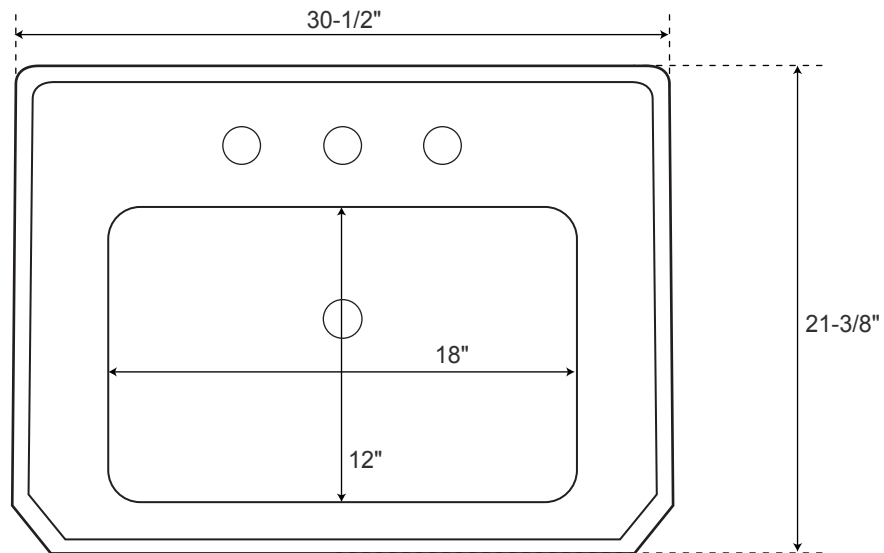

SPECIFICATIONS

Overall Dimensions	30-1/2" L x 21-3/8" W (front to back) x 9-1/4" H
Basin Dimensions	18" L x 12" W (front to back)
Water Depth	5-1/2" to Overflow
Drain Hole	1-1/2" Diameter
Faucet Configurations	8" Widespread

All measurements are approximate.

Mason

Console Sink with Brass Stand
(Sink Dimensions)

Front

Top

SPECIFICATIONS

Overall Dimensions	25-3/4" W x 16" D (front to back) x 31" H
Suggested Rough-In	18" - 20"

All measurements are approximate.

Mason

Console Sink with Brass Stand
(Stand Dimensions)