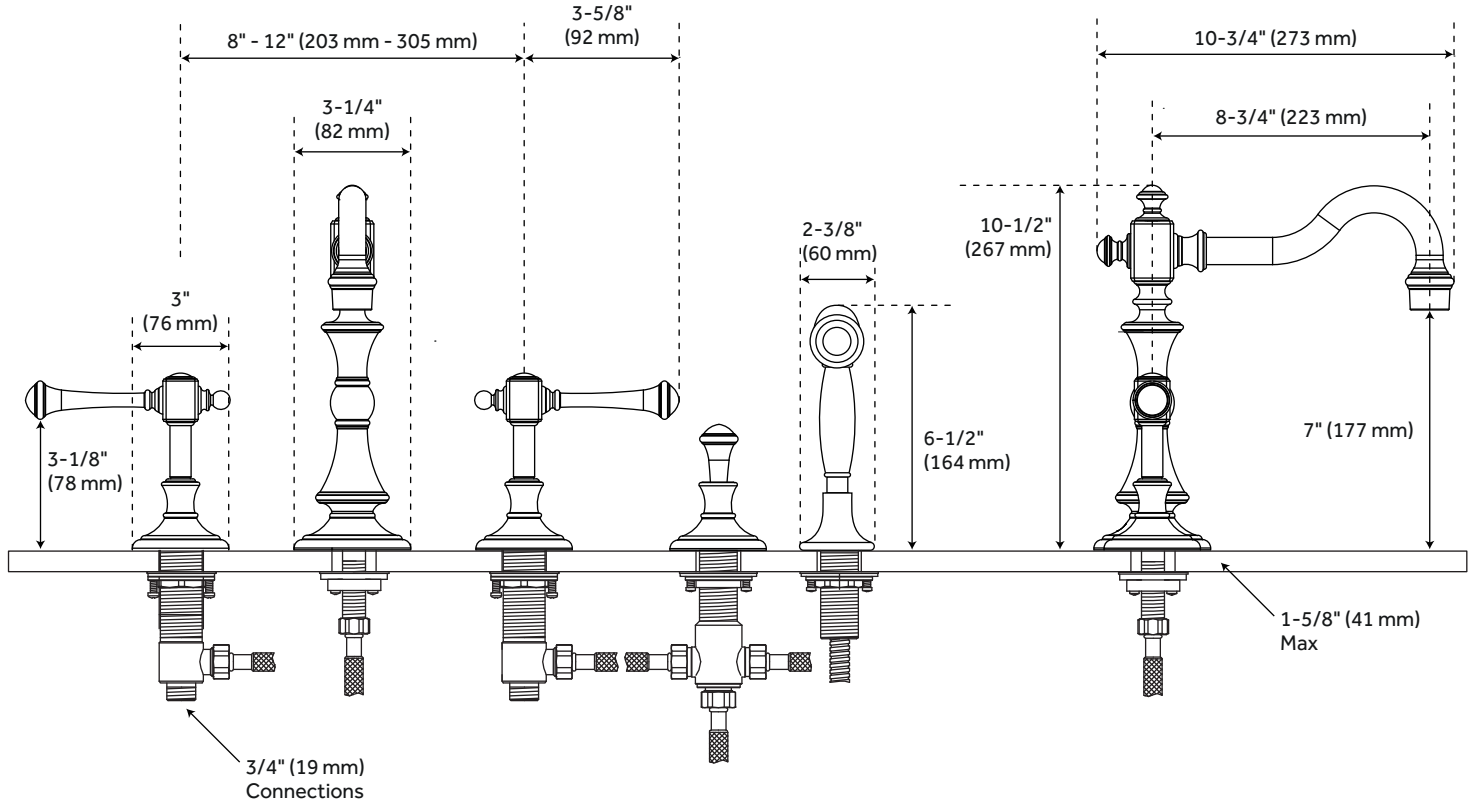

VINTAGE

ROMAN TUB FAUCET AND HAND SHOWER - LEVER HANDLES

SKU: 921252

FEATURES

- Faucet Centers: 8" - 12"
- Handle Type: Lever
- Features: Hand Shower Included
- Max. Deck Thickness: 1-5/8"
- Material: Brass
- Width: 10-3/4"
- Height: 10-1/2"
- Height To Spout: 7"
- Spout Reach: 8-3/4"
- Base Plate Length: 3-1/4"
- Base Plate Width: 3-1/4"
- Hand Shower Hose Length: 5'