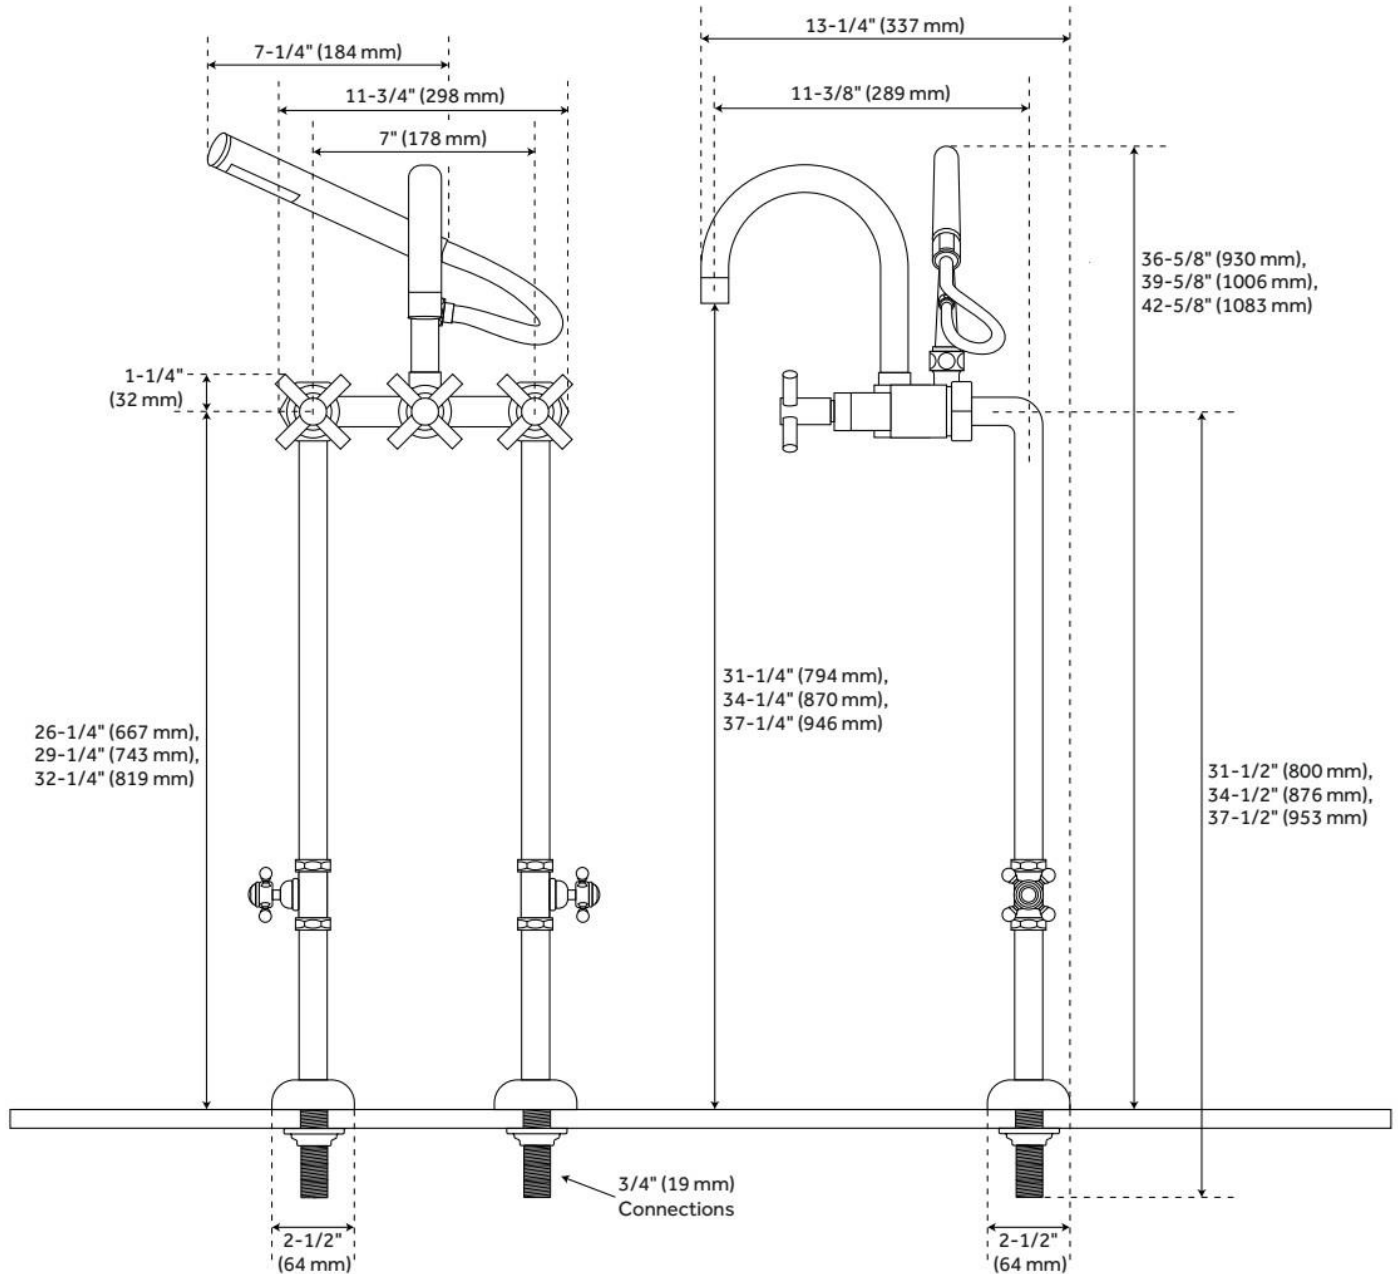

SEBASTIAN FREESTANDING TUB FAUCET, SUPPLIES, VALVES - CROSS HANDLES

SKU: 909045

Code: SH446429, SH250049, SH446430, SH250050, SH446431, SH250051, SH250058, SH250059, SH250060, SH250061, SH250062, SH250063

FEATURES

Material: Metal construction for strength and durability

Installation Type: Freestanding

Flow Rate: 4.4 gpm (16.6 L/min) @ 20 psi

Hand Shower Flow Rate: 1.8 gpm (6.8 L/min) @ 80 psi

Spray Type: Full

Cartridge Type: Ceramic Disc

Swivel Spout: No

ADDITIONAL FEATURES

- Constructed of high quality materials.
- 4" of total height is under floor.
- Freestanding design requires only under-floor supports.
- Heavy-duty, 3/4" ID/1" OD brass pipe.
- Quarter-turn cross handle shutoff valves with "Hot" and "Cold" labeled porcelain buttons.
- Overall faucet dimensions: 11-3/4" W x 9-1/2" D x 9" H.
- Faucet has metal cross handles, diverter and 7-1/4" hand shower.
- Quarter-turn ceramic disc cartridges.
- Exclusive to Signature Hardware.
- Underfloor access is required for proper installation. Installation on a concrete slab will require cutting and concrete removal.

REVISED 5/14/2024

SEBASTIAN FREESTANDING TUB FAUCET, SUPPLIES, VALVES - CROSS HANDLES

SKU: 909045

Code: SH446429, SH250049, SH446430, SH250050, SH446431, SH250051, SH250058, SH250059, SH250060, SH250061, SH250062, SH250063