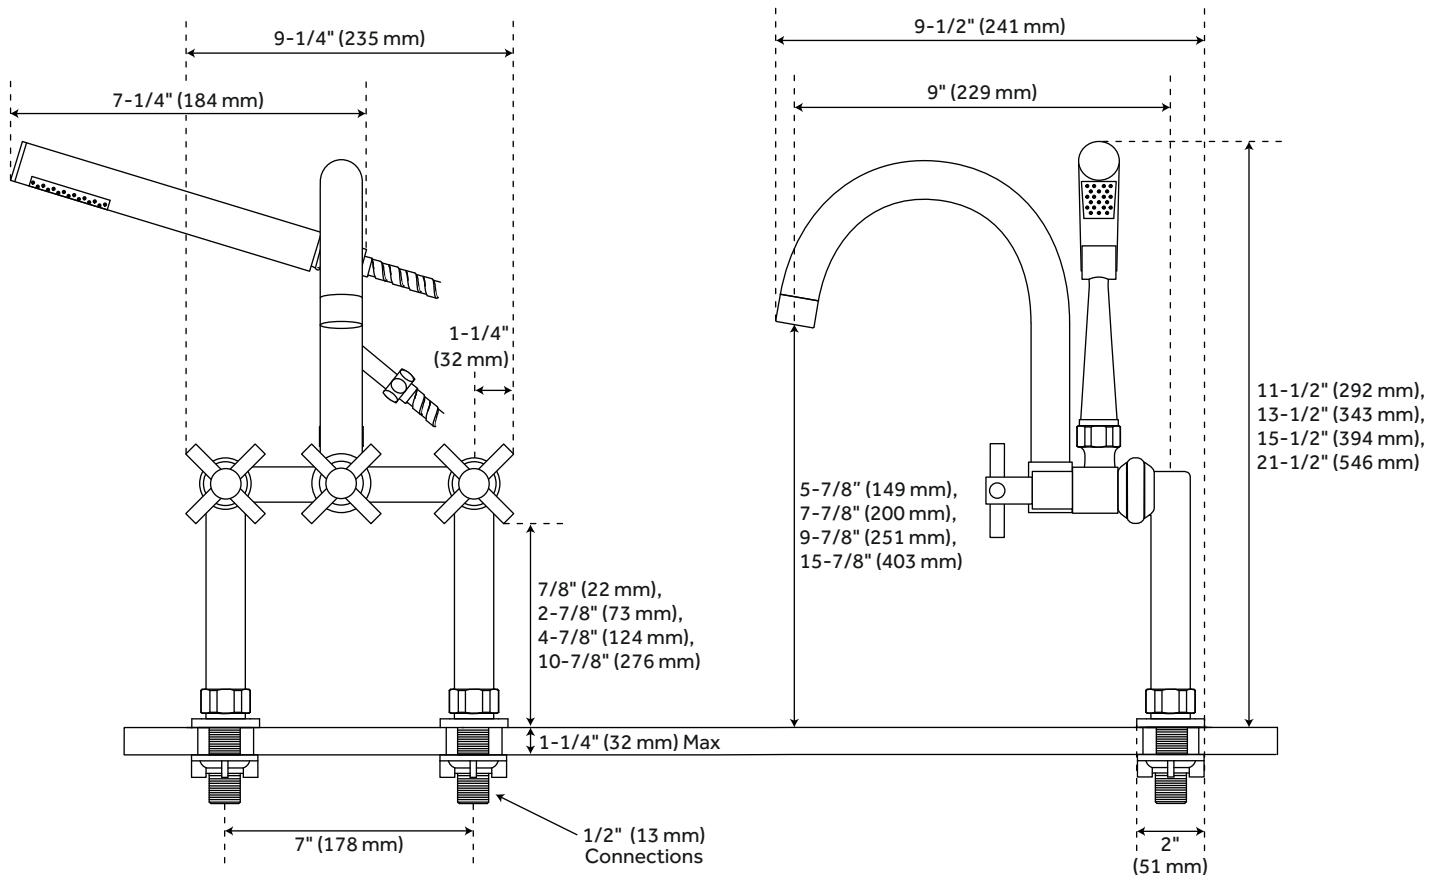

SEBASTIAN

DECK-MOUNT TUB FAUCET AND HAND SHOWER - CROSS HANDLES

SKU: 909041

FEATURES

Installation Type: Deck Mount
Faucet Centers: 7"
Handle Type: Cross
Material: Brass
Length: 9-1/4"
Width: 9-1/2"
Spout Reach: 9"
Handle Material: Brass
Hot and Cold Indicators: No
Drain Included: No
Base Plate Length: 2"
Base Plate Width: 2"
Ceramic Disc Cartridges: Yes
Diverter Included: Yes
Couplers Included: Yes
Hand Shower Hose Length: 60"