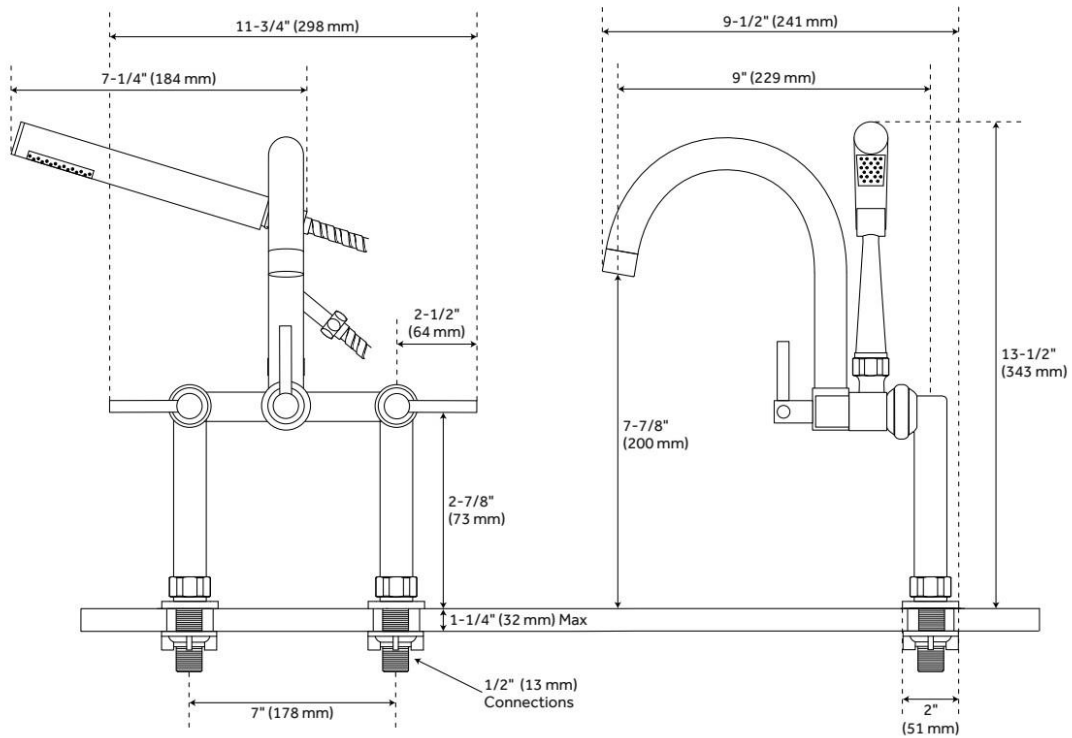

## FEATURES

Material: Metal construction for strength and durability

Installation Type: Deck Mount

Flow Rate: 6.8 gpm (25.7 L/min) @ 80 psi

Hand Shower Flow Rate: 1.8 gpm (6.8 L/min) @ 80 psi

Spray Type: Full

## ADDITIONAL FEATURES

- Choose between 2", 4" or 6" deck-mount couplers.
- Hand shower rests 9-1/2" above the center of the faucet body.
- Spout rests 5" above the center of faucet body.
- Constructed of high quality materials.
- Quarter-turn ceramic disc cartridges.
- Hand shower wand measures 7-1/4" long.

# SEBASTIAN DECK-MOUNT TUB FAUCET AND HAND SHOWER - LEVER HANDLES

SKU: 909040

Code: SH446425, SH249107, SH421685, SH249108, SH421686, SH249109, SH421688, SH446457, SH421689, SH421691, SH421692, SH489723